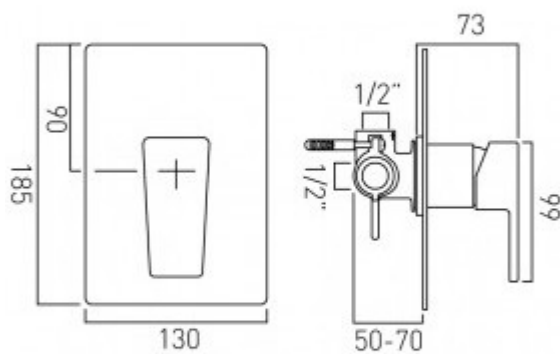

technical drawing

description:

concealed shower valve
single lever
wall mounted
ceramic cartridge CAR-K40A
2 x 1/2" inlets
1 x 1/2" outlets
min-max wall mount 50-70mm
optimum installation depth 60mm

finishes: