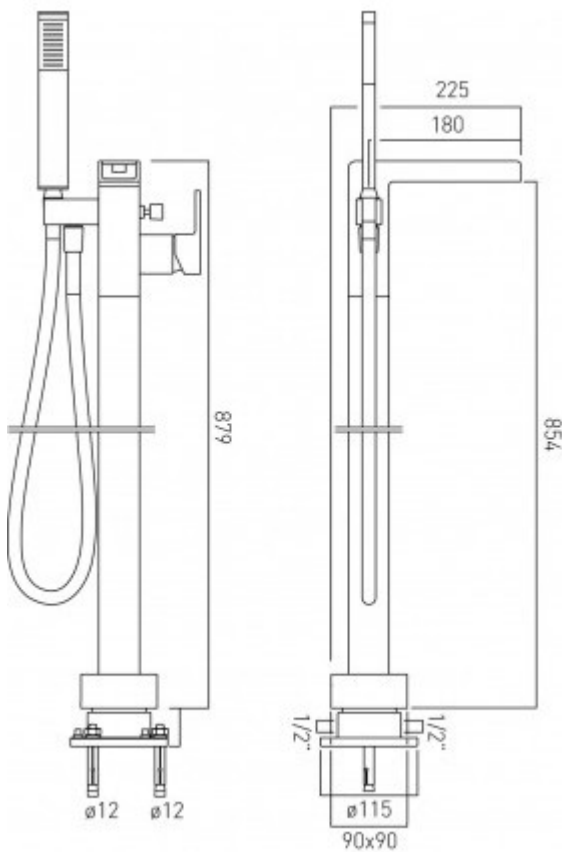

technical drawing

description:

bath shower mixer with shower kit
with waterfall spout
single lever
floor mounted
ceramic cartridge SYN-CART/D

finishes:

chrome

minimum operating pressure: 1.5 bar MP

Eco **flow regulator:** FR-SHOWER/9-C/P