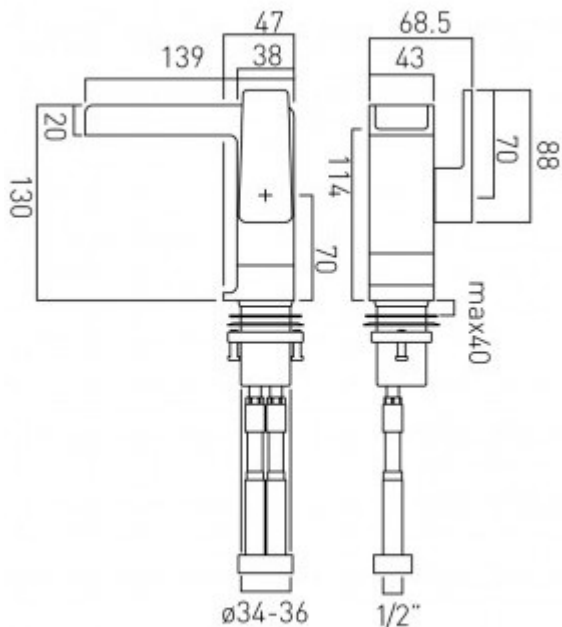

technical drawing

**description:**

progressive mono basin mixer  
with waterfall spout  
single lever  
deck mounted  
smooth bodied  
without clic-clac waste  
ceramic cartridge SYN-CART/A

**finishes:**

chrome

**minimum operating pressure:** 0.2 bar LP

**Eco flow regulator:** flow regulator fitted as standard

**guarantee:**

12 year guarantee

VADO wedmore road cheddar somerset england bs27 3eb

tel 01934 744466 fax 01934 744345 sales@vado-uk.com www.vado-uk.com