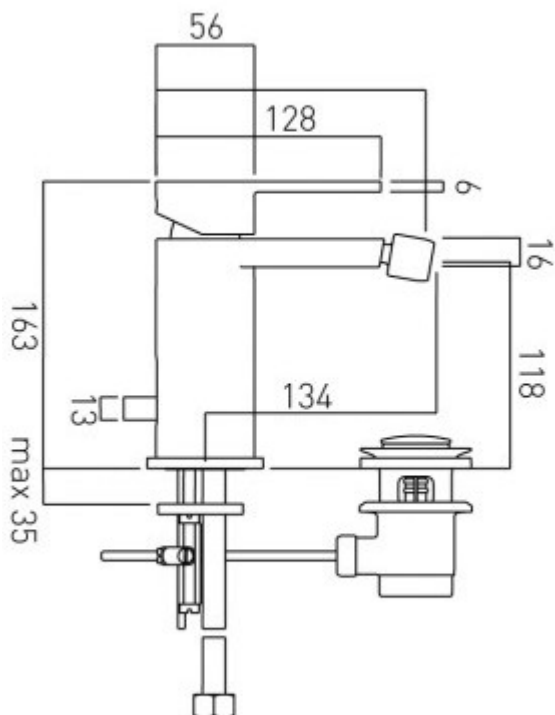

technical drawing

**description:**

mono bidet mixer  
single lever  
deck mounted  
with pop-up waste  
with water flow aerator  
ceramic cartridge CAR-K35A  
2 x 1/2" nut flexipipe connections  
deck mount drill hole diameter 33mm

**finishes:**

chrome

**minimum operating pressure:** 1.0 bar MP

**ECO** flow regulator: FR-100/5-PLA

**guarantee:**

12 year guarantee

VADO wedmore road cheddar somerset england bs27 3eb

tel 01934 744466 fax 01934 744345 sales@vado-uk.com www.vado-uk.com