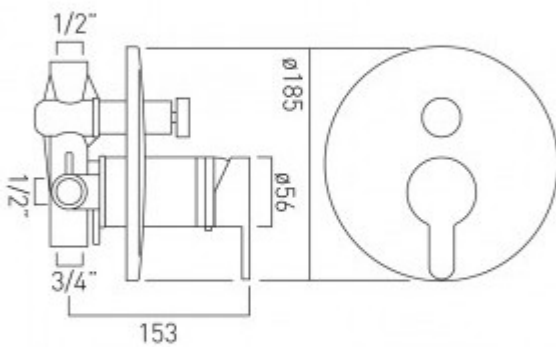

**technical drawing**

**description:**

concealed thermostatic shower valve  
with diverter  
single lever, wall mounted  
thermostatic cartridge CAR-KT46  
2 x 1/2" female inlets  
1 x 3/4" female outlet  
1 x 1/2" female outlet  
min-max wall mount 70-95mm optimum installation depth  
83mm