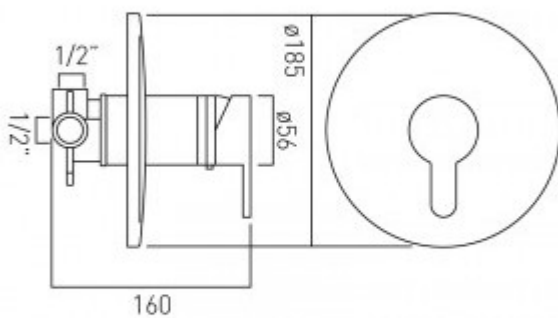

**technical drawing**

**description:**

concealed thermostatic shower valve  
single lever  
wall mounted  
thermostatic cartridge CAR-KT46  
2 x 1/2" female inlets  
1 x 1/2" female outlets  
min-max wall mount 50-100mm  
optimum installation depth 75mm