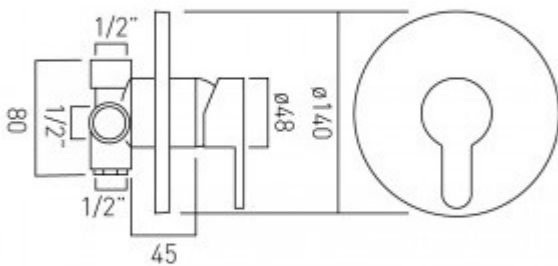

**technical drawing**

**description:**

concealed shower valve  
single lever  
wall mounted  
ceramic cartridge CAR-K40A  
2 x 1/2" female inlets  
2 x 1/2" female outlet (1 outlet blanked off)  
min-max wall mount 30-60mm  
optimum installation depth 45mm