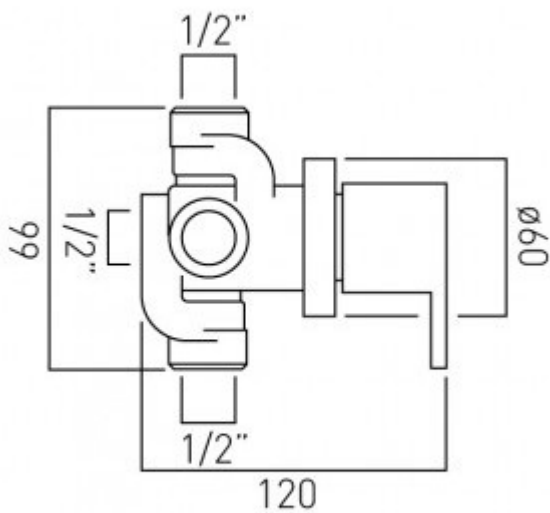

technical drawing

**description:**

concealed 2 way diverter valve  
wall mounted  
2 x 1/2" female inlets  
2 x 1/2" female outlets  
min-max wall mount 75-85mm

**finishes:**

chrome

**minimum operating pressure:** 0.5 bar LP