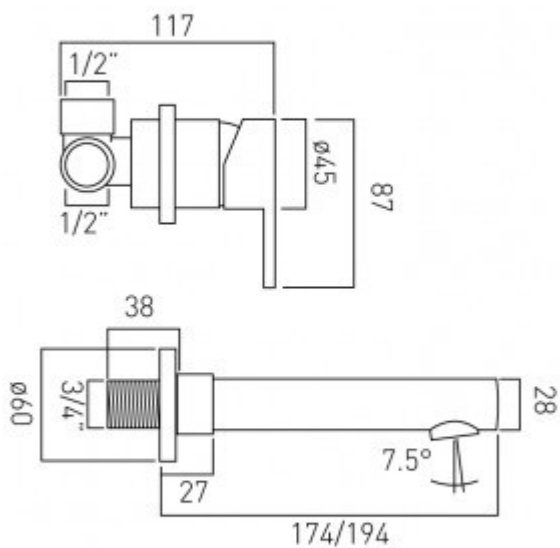

technical drawing

description:

2 hole basin mixer
single lever
wall mounted
with water flow aerator
ceramic cartridge CAR-K35A
2 x 1/2" female inlets
1 x 1/2" female outlets (valve)
3/4" male thread on spout
min-max wall mount 50-75mm

finishes:

chrome

minimum operating pressure: 1.5 bar MP

Eco flow regulator: FR-100/5-PLA

guarantee:

12 year guarantee

VADO wedmore road cheddar somerset england bs27 3eb

tel 01934 744466 fax 01934 744345 sales@vado-uk.com www.vado-uk.com