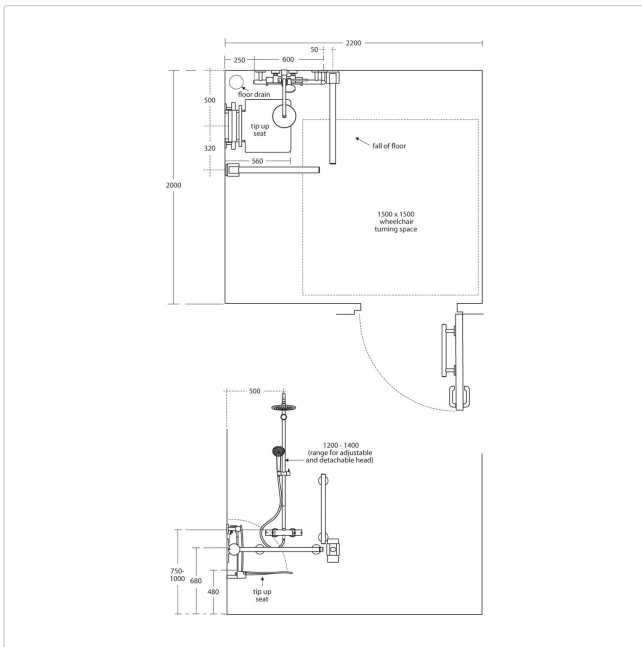

Tel: 0870 122 8822
Fax: 0870 122 8282
Email: info@idealspec.co.uk
Web: www.idealspec.co.uk