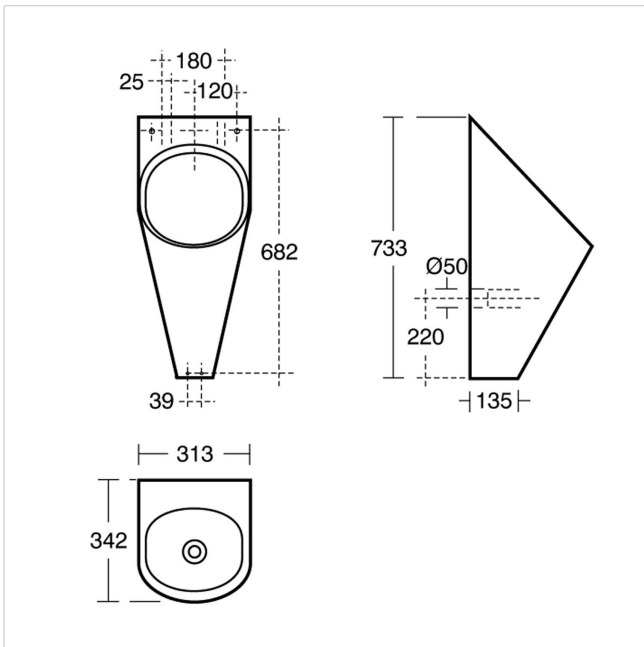

Tay Stainless Steel Bowl Urinal - Concealed Supply

Illustrated

S6399 Tay wall urinal complete with back inlet spreader, waste, trap and screw to wall fixing

Configuration options

- S6389** Kinloch urinal 180cm long complete with 2" domed strainer waste, centre outlet, complete with flushpipes and autocistern
- S6215** Conceala auto cistern 4.5 litre with cover, auto syphon and petcock
- S6216** Conceala auto cistern 9.0 litre with cover, auto syphon and petcock
- S6217** Conceala auto cistern 13.6 litre with cover auto syphon and petcock
- S6226** Flushpipes concealed for 1 bowl urinal
- S6227** Flushpipes concealed for 2 bowl urinals
- S6228** Flushpipes concealed for 3 bowl urinals
- S6229** Flushpipes concealed for 4 bowl urinals
- S6230** Flushpipes concealed for 5 bowl urinals

Material

Stainless Steel

Weights

S6399 5.00KG

Colours

Stainless Steel (MY)

Special Notes

Specify if earthing tag is required. See auto cistern and flush pipe selector page for selection of multi bowl and pipework ranges. For sensor flush see Sensorflow 21 urinal flushing device page