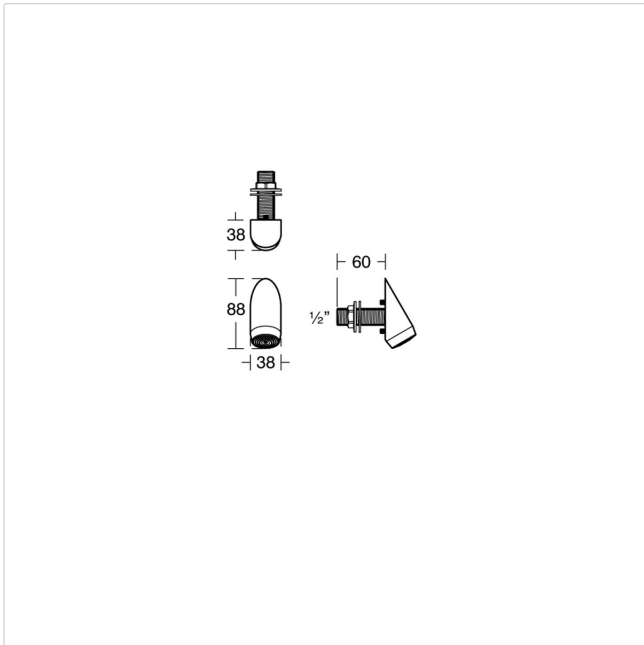

Frequently used applications

Hospitals

Vandal Risk

Features

Special Care
Water Saving

Accreditations

TMV3