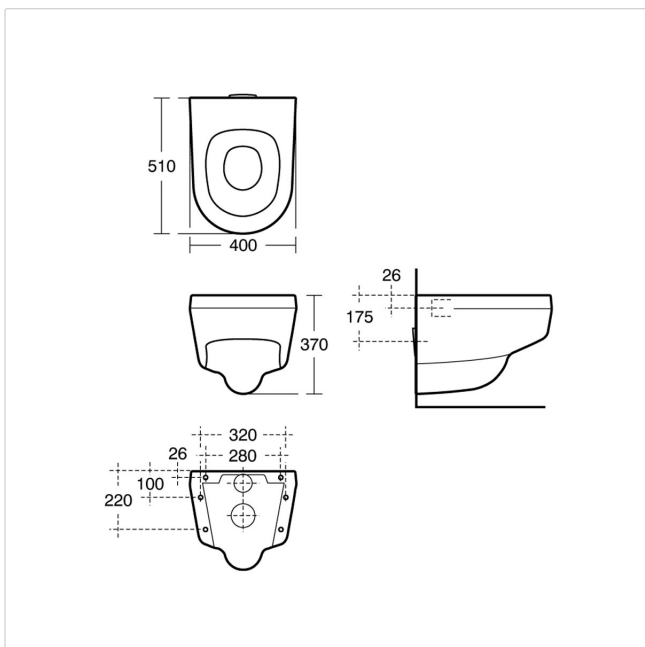

## Sentry 21 Wall Mounted WC, Washbasin & Shower Pack, Solid Surface, Wave-on Controls, TMV3 Mixing valve included

### Illustrated

**S3312** Sentry 21 wall mounted WC, washbasin & shower pack, solid surface material, with cistern and wave-on controls

### Configuration options

**S3318** Sentry 21 WC stainless steel 100mm wall pipe, for 50mm wall thickness

**S3319** Sentry 21 Washbasin stainless steel 100mm wall pipe, for 50mm wall thickness