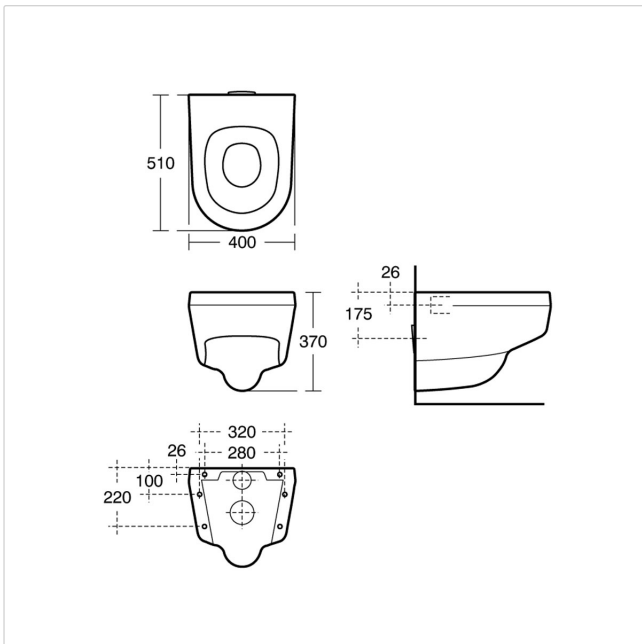

Frequently used applications

Hospitals

Vandal Risk

Features

Space Saving
Special Care
Water Saving

Accreditations

TMV3