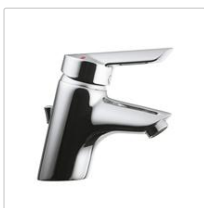

Profile 21 50cm Semi-Countertop Washbasin 1Th With Overflow

Illustrated

- S2492** Profile 21 semi-countertop washbasin 50cm 1 taphole with overflow no chainstay hole
- B9135** Piccolo 21 washbasin mixer 1 hole single lever with pop-up waste, fitted 5 litres per minute aerated flow regulator, optional flow straightener, EasyFix, temperature limit stop, flexible tails
- S8910** Trap 1 1/4" plastic bottle, 75mm seal, multi-purpose outlet

Configuration options

Material

Fine Fireclay

Standards

Washbasin to BS EN 14688 & BS EN 31

Weights

S2492 12.00KG
B9135 2.27KG
S8910 0.20KG

Special Notes

Washbasin fixed to countertop with securing clips provided. Joint sealed with waterproof sealant (not supplied)

Colours

White (01)

Frequently used applications

- | | |
|--------------------|----------------|
| Education | Factory |
| Hotels | Office |
| Public Building | Pubs and Clubs |
| Residential | Retail |
| Sports and Leisure | |