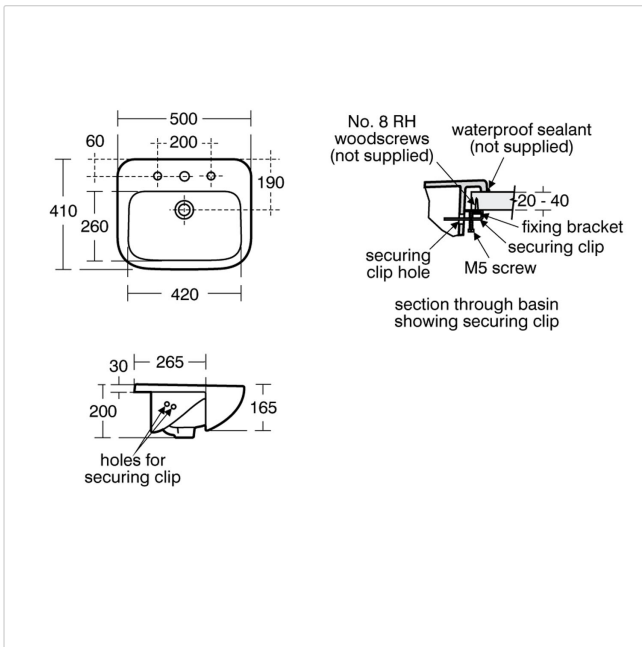

Profile 21 50cm Semi-Countertop Washbasin 1Th With Overflow

Illustrated

- S2492** Profile 21 semi-countertop washbasin 50cm 1 taphole with overflow no chainstay hole
- B9135** Piccolo 21 washbasin mixer 1 hole single lever with pop-up waste, fitted 5 litres per minute aerated flow regulator, optional flow straightener, EasyFix, temperature limit stop, flexible tails
- S8910** Trap 1 1/4" plastic bottle, 75mm seal, multi-purpose outlet

Configuration options

Material

Fine Fireclay

Standards

Washbasin to BS EN 14688 & BS EN 31

Weights

S2492 12.00KG
B9135 2.27KG
S8910 0.20KG

Special Notes

Washbasin fixed to countertop with securing clips provided. Joint sealed with waterproof sealant (not supplied)

Colours

White (01)

Frequently used applications

- | | |
|--------------------|----------------|
| Education | Factory |
| Hotels | Office |
| Public Building | Pubs and Clubs |
| Residential | Retail |
| Sports and Leisure | |