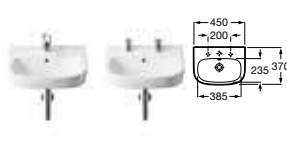

- **32599700U** Cloakroom basin 450 x 370mm – 1 taphole **£67.24**
- **325997001** Cloakroom basin 450 x 370mm – 2 taphole **£67.24**
- **33599000U** Pedestal **£46.09**