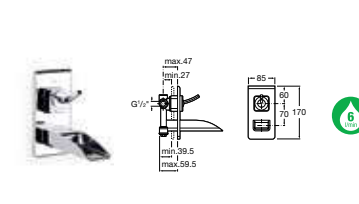

Evol

5A3049C00
Basin mixer with pop-up waste **£430.62**

5A3449C00 Extended basin mixer with pop-up waste **£559.00**

5A4749C00 Wall-mounted basin mixer **£500.65**

5A0149C00 Wall-mounted bath-shower mixer with kit **£664.02**