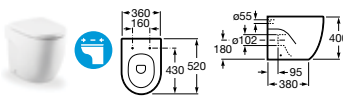

347247000 Back-to-wall WC pan **£291.75**

8012A2004 Soft-close seat **£105.02**

8012A0004 Seat **£77.75**