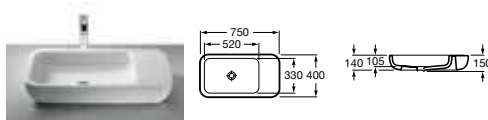

Khroma

327655000 Basin – 0 taphole **£262.58**