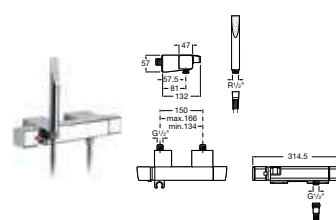

5A2850C00 Built-in thermostatic bath-shower mixer **£539.45**

5A2950C00 Built-in thermostatic bath or shower mixer **£426.54**

5A1350C00 Wall-mounted thermostatic shower mixer with kit **£358.79**