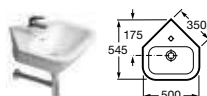

327646000
Corner basin – 1 taphole **£112.91**