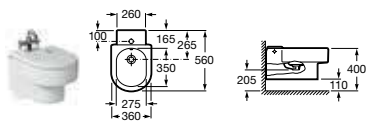

357565000 Wall-hung bidet – 1 taphole **£366.30**
806560004 Bidet cover **£70.78**