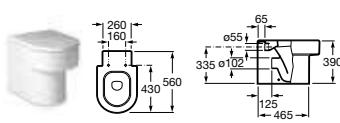

347567000 Back-to-wall WC pan **£393.30**
801562004 Soft-close seat **£122.10**