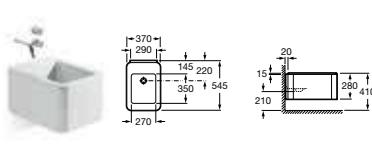

801572004 Soft-close seat **£156.35**

346577000 Wall-hung WC pan **£557.68**

801572004 Soft-close seat **£156.35**

357574000 Bidet – 0 taphole **£319.94**

357577000 Bidet – 1 taphole **£319.94**

357575000 Wall-hung bidet – 0 taphole **£557.68**