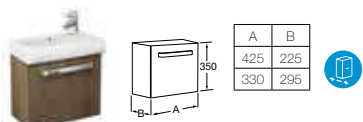

1. **856007M..** Unit with half height door for 450mm basin **£182.99**
   - **856005M..** Unit with half height door for 350mm basin **£193.75**
2. Replace .. in the product code with the code for your preferred furniture colour: **01** Gloss White, **06** Oak