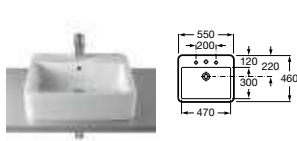

Countertop Basins

Element

327576000 Basin – 1 taphole **£294.57**