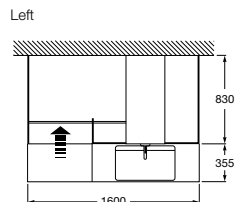

Showerbasin (corner)