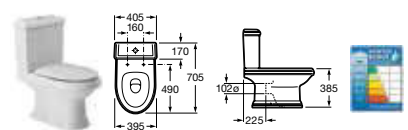

New Classical

327490000 Basin 750 x 525mm – 1 tap hole **£352.03**
327491000 Basin 630 x 510mm – 1 tap hole **£283.17**
337490000 Pedestal **£126.00**

A	B	C	D
750	525	445	300
630	510	430	300

327495000 In countertop basin – 1 tap hole **£283.17**