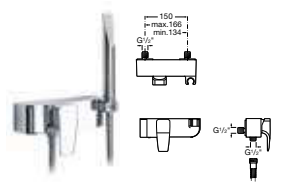

5A2050C00 Wall-mounted shower mixer with kit **£298.64**