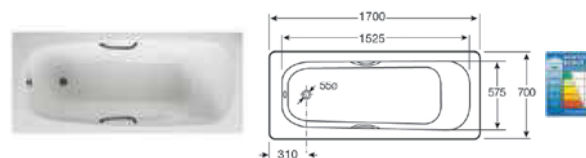

Carla ECO

2215L3000 ECO bath with anti-slip 1700 x 700mm – 2 taphole **£169.36**

2215L2000 ECO bath with anti-slip 1700 x 700mm – 0 taphole **£169.36**

031003014 Grips **£17.15**

291021000 Legset **£10.23**

015170000 Low height front panel (430 high) **£87.54**

015070000 Low height end panel (430 high) **£64.19**

Grips and legset must be ordered separately

Volumes are up to the overflow and do not include displacement

For full technical details, please see the product catalogue on our website.

Many of our products can be purchased through our online store. Please visit www.uk.roca.com for more details.