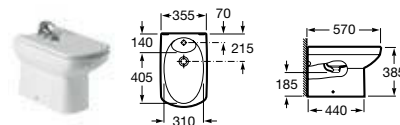

- **357517000** Bidet – 1 taphole (moulded back-to-wall) **£246.24**
- **806511004** Bidet cover **£79.25**