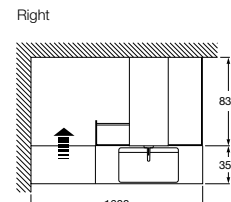

Complete shower and basin solution with Stytech basin and shower tray, MaxiClean shower screen, basin tap, thermostatic shower column, furniture, mirror, demister and light

Corner

2H03863M0 RH **£8,998.70**

2H03861M0 LH **£8,998.70**

Central

2H03862M0 RH **£10,123.55**

2H03860M0 LH **£10,123.55**

Special order product.

The information in this section is intended as a guide to help you decide on the best products for your space and budget. It is not intended to be a substitute for guidance from bathroom professionals so it is always wise to check that the products you like are suitable for your installation. Sundry items, such as wastes and traps, can be found in our price list.

The prices listed are recommended retail prices excluding VAT and are held until March 2014.

For latest prices and delivery to your door visit MyTub Ltd - www.mytub.co.uk - info@mytub.co.uk 0844 556 1818