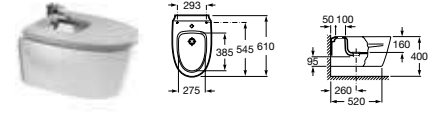

1. **357655000** Wall-hung bidet – 1 taphole **£396.78**
   - **806652...** Cushioned soft-close bidet cover (colours) **£198.39**
   - **806652004** Soft-close bidet cover (white) **£163.37**
2. Replace ... in the product code with the code for your preferred colour:
   F1T Silver Grey, **F2T** Street Grey, **F3T** Passion Red, **F4T** Oxygen Blue