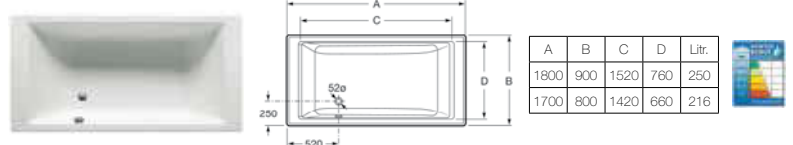

Vythos double-ended

247592000 Bath 1800 x 900mm – 0 taphole **£783.28**

248062001 Bath with Total system 1800 x 900mm – 0 taphole (waste included) **£3,093.30**

248061001 Bath with Tonic system 1800 x 900mm – 0 taphole (waste included) **£2,193.43**

247W92000 Bath with Glow system 1800 x 900mm – 0 taphole **£2,079.07**

247701000 Bath 1700 x 800mm – 0 taphole **£478.47**

248060001 Bath with Total system 1700 x 800mm – 0 taphole (waste included) **£2,924.58**

248057001 Bath with Tonic system 1700 x 800mm – 0 taphole (waste included) **£2,024.71**

247W01000 Bath with Glow system 1700 x 800mm – 0 taphole **£1,774.27**