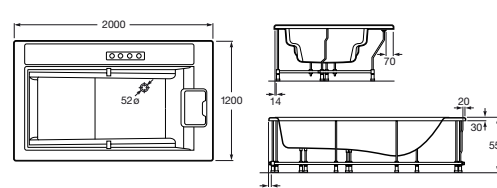

Volumes are up to the overflow and do not include displacement

The information in this section is intended as a guide to help you decide on the best products for your space and budget. It is not intended to be a substitute for guidance from bathroom professionals so it is always wise to check that the products you like are suitable for your installation. Sundry items, such as wastes and traps, can be found in our price list.

The prices listed are recommended retail prices excluding VAT and are held until March 2014.

For latest prices and delivery to your door visit MyTub Ltd - www.mytub.co.uk - info@mytub.co.uk 0844 556 1818