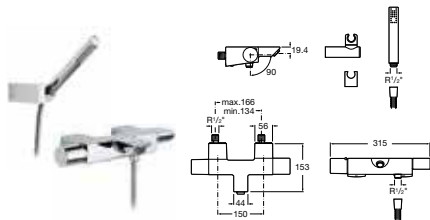

5A4747C00
Wall-mounted basin mixer **£495.85**

5A6047C00
Bidet mixer with pop-up waste **£379.17**

5A0147C00
Wall-mounted bath-shower mixer with kit **£510.13**

Touch-T

5A1147C00
Wall-mounted thermostatic bath-shower mixer with kit **£546.75**