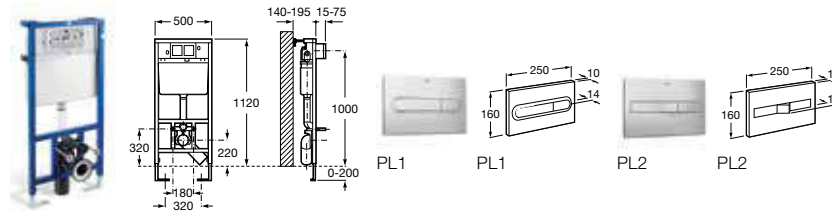

Wall-hung WC options

890090000 Pro wall-hung WC bracket with cistern (1090mm high) **£204.52**

890095001 Operating panel (PL1) – polished chrome **£54.34**

890095002 Operating panel (PL1) – matt chrome **£54.34**

890096001 Operating panel (PL2) – polished chrome **£65.21**

890096002 Operating panel (PL2) – matt chrome **£65.21**