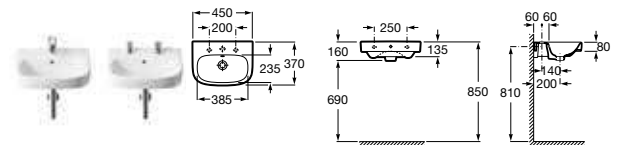

Victoria Plus

32599700U Cloakroom basin 450 x 370mm – 1 taphole **£67.24**

325997001 Cloakroom basin 450 x 370mm – 2 taphole **£67.24**

33599000U Pedestal **£46.09**