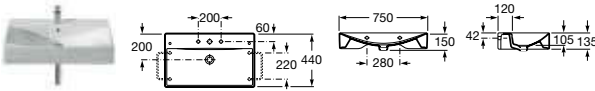

Diverta

327110000 Basin – 1 taphole **£247.30**