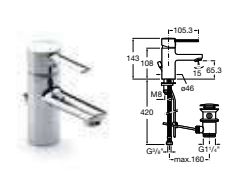

Targa

5A3060C00 Basin mixer with pop-up waste **£124.21**

5A3160C00 Basin mixer **£111.23**