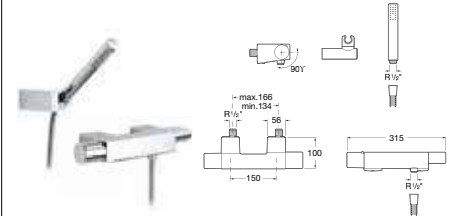

5A2947C00
Built-in thermostatic bath or shower mixer **£444.36**

5A1347C00
Wall-mounted thermostatic shower mixer with kit **£466.68**