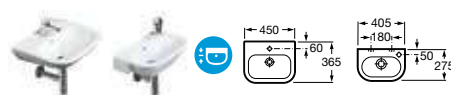

Nexo

327643000 Cloakroom basin 450 x 365mm – 1 taphole **£71.51**

327645000 Cloakroom basin 405 x 275mm – 1 RH taphole **£71.51**