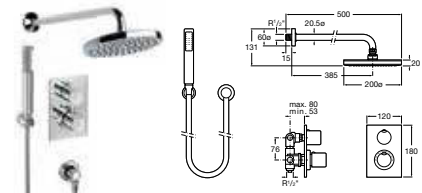

Brassware

Element-T

5A2862C00 Built-in thermostatic bath-shower mixer (overhead rose and bath spout) **£750.22**

5A2762C00 Built-in thermostatic bath-shower mixer (handset and bath spout) **£508.89**

5A2962C00 Built-in thermostatic shower mixer (overhead rose and handset) **£769.54**