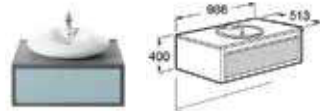

8561936.. Unit with straight sides **£1,206.10**
856198616 Countertop for in countertop basin (Grey Ash) **£255.64**
856198800 Countertop for in countertop basin (White Quartz resin) **£308.09**
856196616 Countertop for on countertop basin (Grey Ash) **£255.64**
856196800 Countertop for on countertop basin (White Quartz resin) **£308.09**
856197616 Countertop infill for vanity basin **£76.03**
Replace .. in the product code with the code for your preferred door colour:
19 Native White, **20** Native Black