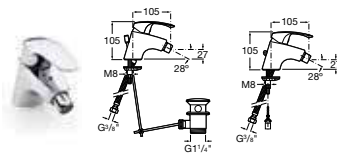

Brassware

Monodin-N

5A3007C00 Basin mixer with pop-up waste **£119.18**
5A3107C00 Basin mixer **£106.64**

5A6007C00 Bidet mixer with pop-up waste **£165.08**
5A6107C00 Bidet mixer **£137.77**

5A0107C00 Wall-mounted bath-shower mixer with kit **£150.19**