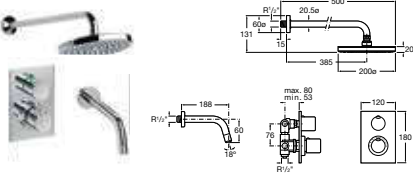

Brassware

Element-T

5A2862C00 Built-in thermostatic bath-shower mixer (overhead rose and bath spout) **£750.22**