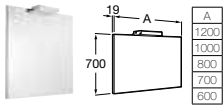

Bathroom Collections

For furniture finishes, see page 176

Victoria-N mirror

- **856663...** 1200 x 700mm **£163.02**
- **856664...** 1000 x 700mm **£76.08**
- **856665...** 800 x 700mm **£65.21**
- **856666...** 700 x 700mm **£59.78**
- **856667...** 600 x 700mm **£54.34**

Replace... in the product code with the code for your preferred furniture colour
153 Gloss Anthracite Grey, **154** Textured Wenge, **155** Textured Oak, **806** Gloss White