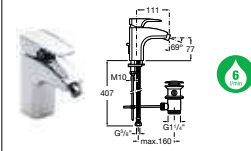

Thesis

5A3050C00 Basin mixer with pop-up waste **£255.80**

5A3150C00 Basin mixer **£233.72**

5A3450C00 Extended basin mixer with pop-up waste **£363.56**

5A4750C00 Wall-mounted basin mixer **£266.17**

5A6050C00 Bidet mixer with pop-up waste **£251.89**