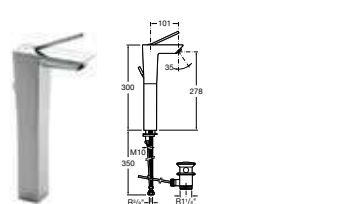

5A3447C00 Extended basin mixer with pop-up waste **£489.32**