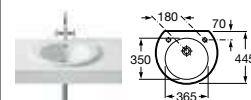

327565000 In countertop basin – 0 taphole **£212.78**