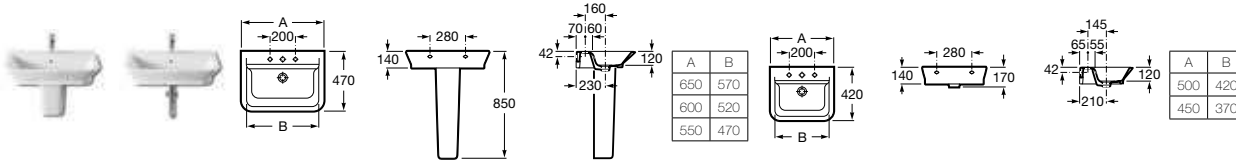

Diverta

327111000 Basin – 1 taphole **£181.11**

Fontana

327877000 Basin – 1 taphole **£218.24**

Countertop or Wall-Hung Basins

The Gap

- 327473000** Basin 650 x 470mm – 1 taphole **£135.51**
- 327474000** Basin 600 x 470mm – 1 taphole **£107.11**
- 327475000** Basin 550 x 470mm – 1 taphole **£88.37**
- 32747J000** Basin 550 x 470mm – 0 taphole **£88.37**
- 327476000** Basin 500 x 420mm – 1 taphole **£86.02**
- 327477000** Basin 450 x 420mm – 1 taphole **£75.41**
- 32747K000** Basin 450 x 420mm – 0 taphole **£75.41**
- 337470000** Pedestal **£55.38**
- 337471000** Semi-pedestal **£69.52**