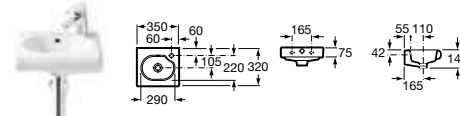

Meridian-N Compact

- **327249000** Cloakroom basin – 1 RH taphole **£102.70**
- **337242000** Semi-pedestal **£90.01**