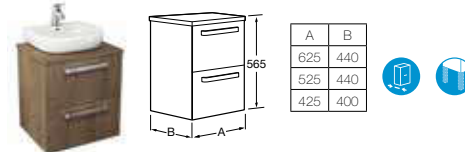

856010M.. Unit with two drawers for 650 or 600mm basins **£387.50**

856206M.. Countertop **£86.11**

856201M15 Countertop for use with 650mm basin (Black) **£182.99**

856202M15 Countertop for use with 600mm basin (Black) **£182.99**

856012M.. Unit with two drawers for 550 or 500mm basins **£376.74**

856207M.. Countertop **£75.35**

856203M15 Countertop for use with 550mm basin (Black) **£172.22**

856204M15 Countertop for use with 500mm basin (Black) **£172.22**

856014M.. Unit with two drawers for 450mm basin **£365.98**

856208M.. Countertop **£64.58**

856205M15 Countertop for use with 450mm basin (Black) **£161.46**

816412001 Optional legs (pair) **£53.27**

856401M03 Optional plinth (chrome) **£80.74**

Countertops that specify a particular basin are made from a solid surface and are pre-cut to suit the basin. Replace .. in the product code with the code for your preferred furniture colour: **01** Gloss White, **06** Oak