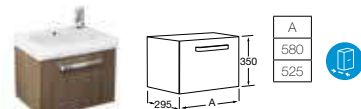

816291001 Optional towel rail **£67.68**

856001M.. Unit with drawer for 600mm basin **£301.39**

856003M.. Unit with drawer for 550mm basin **£290.63**

Replace .. in the product code with the code for your preferred furniture colour: **01** Gloss White, **06** Oak