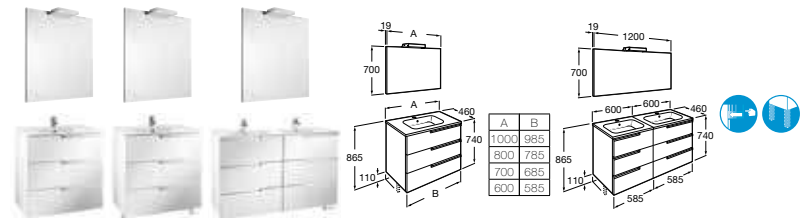

Victoria-N Unik basin and furniture with 3 drawers, mirror and light

855845... 1200mm (double basin) **£869.44**

855846... 1000mm **£543.40**

855847... 800mm **£489.06**

855848... 700mm **£467.32**

855849... 600mm **£445.59**

816555001 Optional legs (pair) – 110mm **£23.91**

Replace ... in the product code with the code for your preferred furniture colour

153 Gloss Anthracite Grey, **154** Textured Wenge, **155** Textured Oak, **806** Gloss White