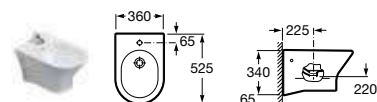

80164A004 Soft-close seat **£81.56**

801640004 Seat **£62.72**

346640000 Wall-hung WC pan **£263.45**

80164A004 Soft-close seat **£81.56**

801640004 Seat **£62.72**

357640000 Bidet – 1 taphole **£144.28**

806640004 Bidet cover **£52.24**