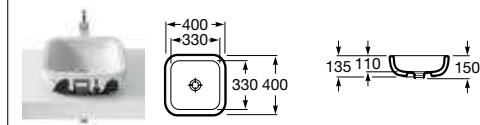

Urban

32765H00U Shanghai basin – 0 taphole **£280.08**