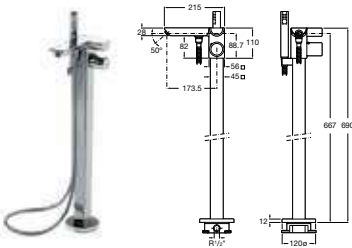

5A2747C00 Floor-standing thermostatic bath-shower mixer with kit **£1,086.64**