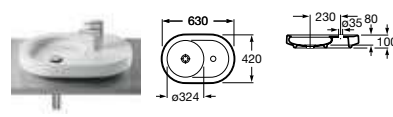

Orbita

32722G000 Basin – 1 taphole (no overflow) **£319.90**