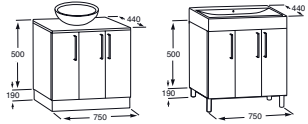

1. **For on countertop/vanity basins**
2. **856BU30..** Base unit 750mm **£419.50**
   - **856WT20..** Countertop 750mm **£91.77**
   - **856DL0300** Optional decorative leg (1) **£18.69**
   - **856NP30..** Optional plinth and plinth legs **£48.51**

Replace .. in the product code with the code for your preferred furniture colour:
00 Gloss White, **MW** Medium Walnut, **DW** Dark Walnut