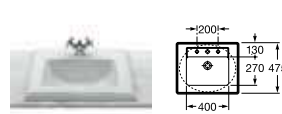

New Classical

327490000 Basin 750 x 525mm – 1 tap hole **£352.03**
327491000 Basin 630 x 510mm – 1 tap hole **£283.17**
337490000 Pedestal **£126.00**

A	B	C	D
750	525	445	300
630	510	430	300

327495000 In countertop basin – 1 tap hole **£283.17**