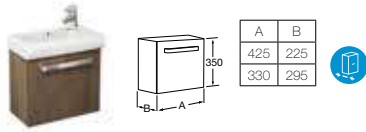

Bathroom Collections

For furniture finishes, see page 176

A	B
425	225
330	295

- **856007M..** Unit with half height door for 450mm basin **£182.99**
- **856005M..** Unit with half height door for 350mm basin **£193.75**

Replace ... in the product code with the code for your preferred furniture colour: **01** Gloss White, **06** Oak