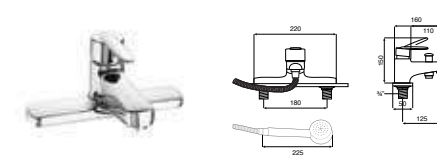

5A1961C00 Deck-mounted bath filler **£209.06**