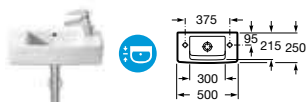

- **325883000** Cloakroom basin – 0 taphole **£112.42**
- **325883LH0** Cloakroom basin – 1 LH taphole **£112.42**
- **325883RH0** Cloakroom basin – 1 RH taphole **£112.42**