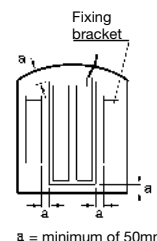

812193000 Ø 550mm **£101.46**

Play mirror

812166000 Mirror with magnifier **£160.44**

Demisters

The demister is placed on the back of the mirror, leaving a minimum distance of 50mm between the inside edge of the fixing bracket and the demister.