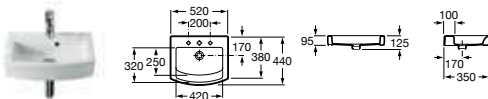

Hall

327624000 Cloakroom basin – 1 taphole **£112.42**

337620000 Pedestal **£125.59**

337621000 Semi-pedestal **£96.88**