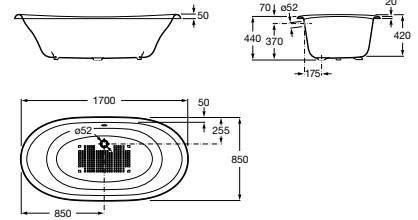

222 litres

233650000 Freestanding bath with anti-slip – grey exterior **£1,373.65**
506403400 Exposed waste and overflow fitting **£269.79**

291093000
Red leg set and chrome towel rail **£827.31**

291041001 Ash/chrome leg set **£329.58**

291094000 Eagle feet **£376.37**

291070000
L' shaped cherry wood legs **£1,207.93**