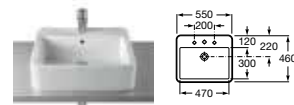

387581001
Double shelf **£176.10**

387580001
Towel rail **£190.79**

Element

327572000 On countertop basin – 0 taphole **£425.30**

327570000 Basin 600 x 515mm – 0 taphole **£381.57**

327571000 Basin 600 x 515mm – 1 taphole **£407.73**