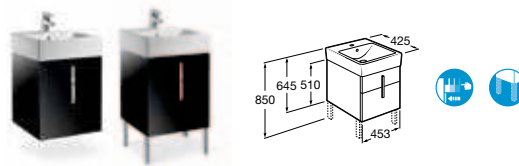

8564600.. Unit for 470mm basin **£662.99**

816405001 Optional legs (pair) **£53.27**

Replace ... in the product code with the code for your preferred furniture colour:
06 Gloss White, **09** Oak, **20** Gloss Black