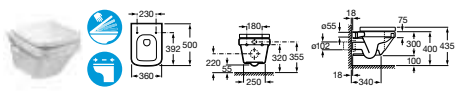

80178B004 Seat **£86.94**

346788000 Compact wall-hung WC pan **£402.12**

80178C004 Soft-close seat **£104.33**

80178B004 Seat **£86.94**