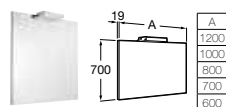

Victoria-N mirror

856663... 1200 x 700mm **£163.02**

856664... 1000 x 700mm **£76.08**

856665... 800 x 700mm **£65.21**

856666... 700 x 700mm **£59.78**

856667... 600 x 700mm **£54.34**

Replace ... in the product code with the code for your preferred furniture colour

153 Gloss Anthracite Grey, **154** Textured Wenge, **155** Textured Oak, **806** Gloss White