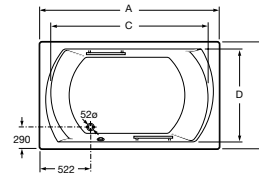

Thalassa

	A	B	C	D	Litr.
	1850	1100	1620	960	310
	1800	1000	1530	860	298

247579001 Bath with grips 1850 x 1100mm – 0 taphole **£1,291.16**

248073001 Bath with grips and Total system 1850 x 1100mm – 0 taphole (waste included) **£3,824.45**

248075001 Bath with grips and Tonic Premium system 1850 x 1100mm – 0 taphole (waste included) **£2,924.58**

247863001 Bath with grips 1800 x 1000mm – 0 taphole **£1,291.16**

248074001 Bath with grips and Total system 1800 x 1000mm – 0 taphole (waste included) **£3,824.45**

248076001 Bath with grips and Tonic Premium system 1800 x 1000mm – 0 taphole (waste included) **£2,924.58**