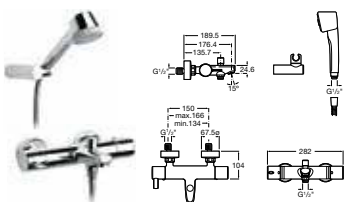

Targa-T

5A1160C00 Wall-mounted thermostatic bath-shower mixer with kit **£350.57**