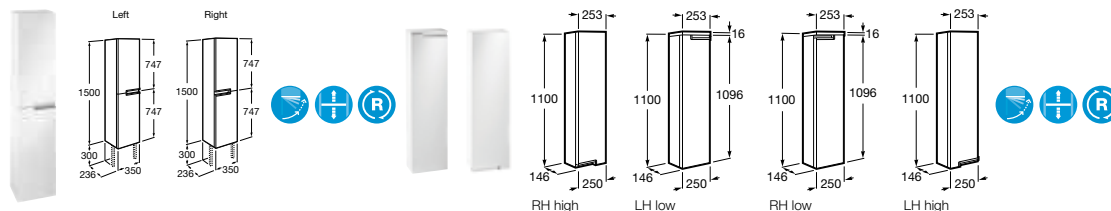

Victoria-N

Victoria-N column unit

856660... 2 soft-close doors **£217.36**

816413001 Optional legs (pair) – 300mm **£21.53**

856661... 1 soft-close door – RH for high installation/LH for low installation **£163.02**

856662... 1 soft-close door – RH for low installation/LH for high installation **£163.02**

Replace ... in the product code with the code for your preferred furniture colour

153 Gloss Anthracite Grey, **154** Textured Wenge, **155** Textured Oak, **806** Gloss White

Victoria-N mirror

856663... 1200 x 700mm **£163.02**

856664... 1000 x 700mm **£76.08**

856665... 800 x 700mm **£65.21**

856666... 700 x 700mm **£59.78**

856667... 600 x 700mm **£54.34**

Replace ... in the product code with the code for your preferred furniture colour

153 Gloss Anthracite Grey, **154** Textured Wenge, **155** Textured Oak, **806** Gloss White

Victoria-N mirror light

813050001 250mm (double) **£54.34**

813051001 90mm (single) **£32.50**