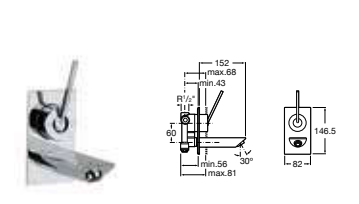

5A3547C00
Wall-mounted basin mixer **£465.45**