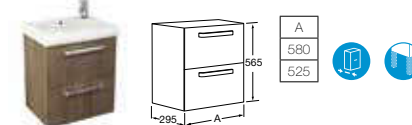

856002M.. Unit with two drawers for 600mm basin **£355.21**

856004M.. Unit with two drawers for 550mm basin **£344.45**

816412001 Optional legs (pair) **£53.27**

Replace .. in the product code with the code for your preferred furniture colour: **01** Gloss White, **06** Oak