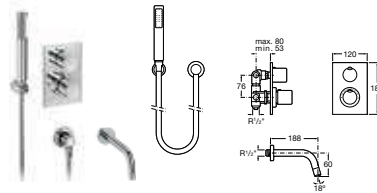

5A2762C00 Built-in thermostatic bath-shower mixer (handset and bath spout) **£508.89**