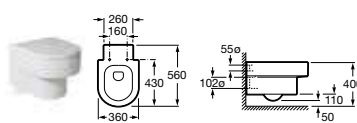

346567000 Wall-hung WC pan **£427.36**
801562004 Soft-close seat **£122.10**