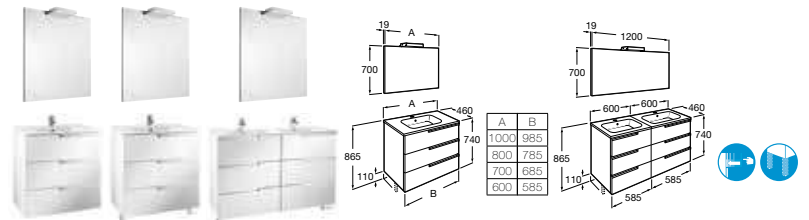

1. **Victoria-N Unik basin and furniture with 3 drawers, mirror and light**
2. **855845...** 1200mm (double basin) **£869.44**
   - **855846...** 1000mm **£543.40**
   - **855847...** 800mm **£489.06**
   - **855848...** 700mm **£467.32**
   - **855849...** 600mm **£445.59**
   - **816555001** Optional legs (pair) – 110mm **£23.91**
3. Replace... in the product code with the code for your preferred furniture colour
   153 Gloss Anthracite Grey, **154** Textured Wenge, **155** Textured Oak, **806** Gloss White