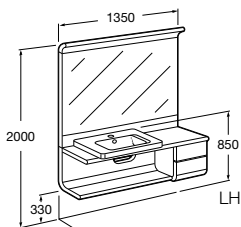

1. **855704...** Unit for 800, 700 and 600 basins – left hand **£4,201.17**
   - **855705...** Unit for 800, 700 and 600 basins – right hand **£4,201.17**
2. Replace ... in the product code with the code for your preferred colour:
   F3T Passion Red, **F4T** Oxygen Blue, **004** White, **609** Oak, **001** Wenge