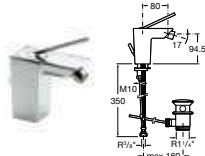

5A6047C00
Bidet mixer with pop-up waste **£379.17**