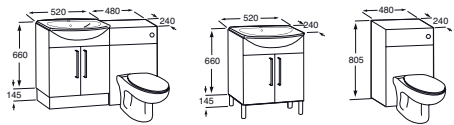

1. **Compact back-to-wall and semi-recessed units – only available in Gloss White**
2. **856BT0000** Compact back-to-wall WC unit 480mm including cistern **£380.18**
   - **856SU0000** Compact semi-recessed basin unit 520mm with plinth for Laura basin **£321.18**
   - **856WT5000** Compact countertop 1000mm for both units combined **£72.10**
   - **856WT4800** Compact countertop 480mm for WC unit **£39.33**
   - **856WT8000** Compact countertop 520mm for basin unit **£39.33**
   - **856DL1300** Optional decorative leg (1) **£18.03**