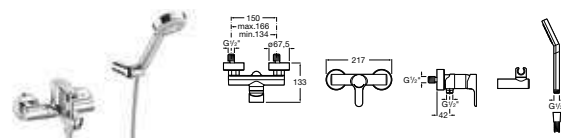

5A0109C00 Wall-mounted bath-shower mixer with kit **£102.16**