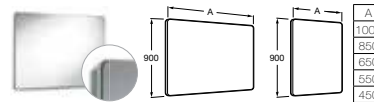

812237000 Mirror 1000 x 900mm **£130.42**

812236000 Mirror 850 x 900mm **£117.37**

812235000 Mirror 650 x 900mm **£103.25**

812234000 Mirror 550 x 900mm **£95.10**