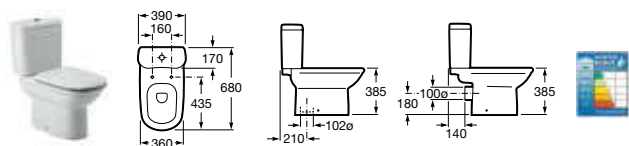

Bathroom Collections

For furniture finishes, see page 176

342466000 WC pan – open back **£166.28**

341468000 Close-coupled cistern – 6/3 litres **£166.28**

801462004 Soft-close seat **£94.84**

801461004 Seat **£67.56**

342466000 **ECO** WC pan – open back **£166.28**

04146E000 **ECO** Close-coupled cistern – 4.5/3 litres **£166.28**

801462004 Soft-close seat **£94.84**