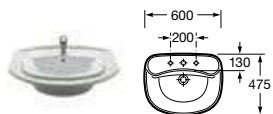

Bathroom Collections

For furniture finishes, see page 176

327465000 In countertop basin – 1 taphole **£142.91**