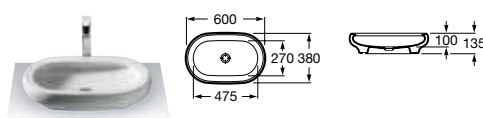

327653000 Basin – 1 taphole **£168.05**

Khroma

327654000 Basin – 0 taphole **£163.37**

Art

327220000 Basin – 0 taphole (no overflow) **£219.54**

Art

327221000 Basin – 0 taphole (no overflow) **£268.47**

Orbita