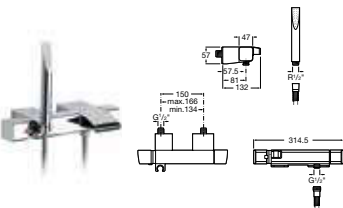

Thesis-T

5A1150C00 Wall-mounted thermostatic bath-shower mixer with kit **£424.03**