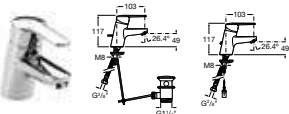

Victoria (V2)

5A3025C00 Basin mixer with pop-up waste **£87.82**
5A3125C00 Basin mixer **£74.46**