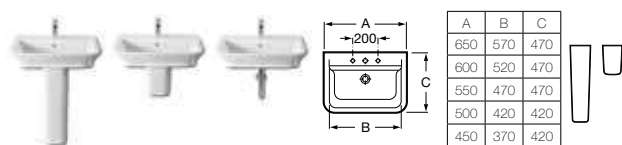

801462004 Soft-close seat **£94.84**

801461004 Seat **£67.56**

357464000 Bidet – 1 taphole **£166.28**

806460004 Bidet cover **£70.14**

357465000 Wall-hung bidet – 1 taphole **£245.50**

The Gap

327473000 Basin 650 x 470mm – 1 taphole **£135.51**