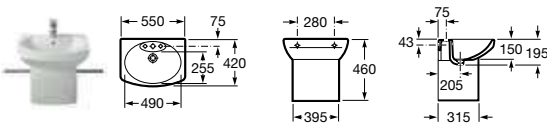

New Classical

327490000 Basin 750 x 525mm – 1 taphole **£352.03**

327491000 Basin 630 x 510mm – 1 taphole **£283.17**

337490000 Pedestal **£126.00**

Senso Compact

325513000 Basin 550 x 420mm – 1 taphole **£119.50**