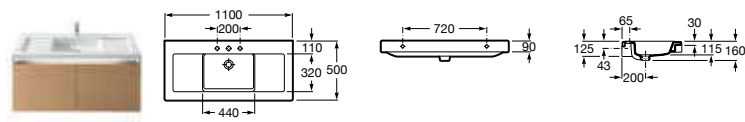

Stratum

- **327631000** Basin – 1 taphole **£291.73**