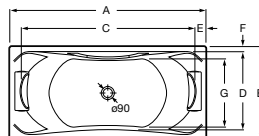

BeCool double-ended

A	B	C	D	E	F	G	Litr.
1900	1100	1685	980	107.5	60	830	285
1800	900	1585	800	107.5	50	650	220

247989001 Bath with grip and headrests 1900 x 1100mm – 0 taphole (waste included) **£1,225.34**

248052001 Bath with grip, headrests and Total system 1900 x 1100mm – 0 taphole (waste included) **£5,637.64**

248051001

Bath with grip, headrests and Tonic Premium system 1900 x 1100mm – 0 taphole (waste included) **£4,510.12**

248013001 Bath with grip and headrests 1800 x 900mm – 0 taphole (waste included) **£1,050.30**

248054001 Bath with grip, headrests and Total system 1800 x 900mm – 0 taphole (waste included) **£5,355.77**

248053001

Bath with grip, headrests and Tonic Premium system 1800 x 900mm – 0 taphole (waste included) **£3,946.35**