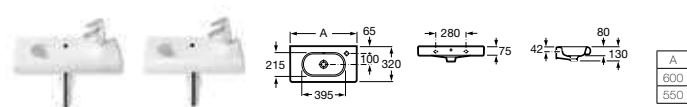

Meridian-N

- 327245000** Cloakroom basin – 1 taphole **£103.67**
- 337240000** Pedestal **£92.74**
- 337241000** Semi-pedestal **£90.01**

Meridian-N Compact

- 32724X000** Basin 600 x 320mm – 1 LH taphole **£204.22**
- 32724T000** Basin 600 x 320mm – 1 RH taphole **£204.22**
- 32724Z000** Basin 550 x 320mm – 1 LH taphole **£169.22**
- 32724Y000** Basin 550 x 320mm – 1 RH taphole **£169.22**
- 337242000** Semi-pedestal **£90.01**