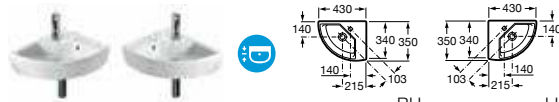

- **327623000** Corner basin LH – 1 taphole **£98.34**
- **327622000** Corner basin RH – 1 taphole **£98.34**
- **840628001** Optional towel rail **£91.23**