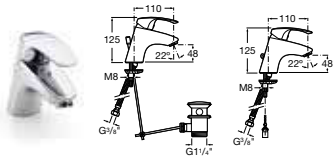

Brassware

Monodin-N

5A3007C00 Basin mixer with pop-up waste **£119.18**
5A3107C00 Basin mixer **£106.64**