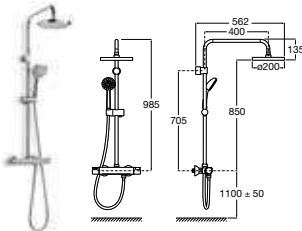

5A9718C00 Wall-mounted thermostatic shower column with kit **£379.60**