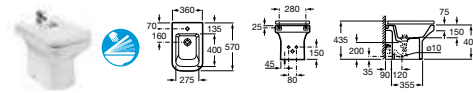

801782004 Soft-close seat **£104.33**

801780004 Seat **£86.94**

346788000 Compact wall-hung WC pan **£402.12**

80178C004 Soft-close seat **£104.33**

80178B004 Seat **£86.94**

357784000 Bidet – 1 taphole **£195.62**