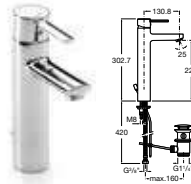

5A6139C00 Bidet mixer **£110.88**

5A0139C00 Wall-mounted bath-shower mixer with kit **£173.76**

Targa

5A3060C00 Basin mixer with pop-up waste **£124.21**

5A3160C00 Basin mixer **£111.23**

5A3460C00 Extended basin mixer with pop-up waste **£188.52**