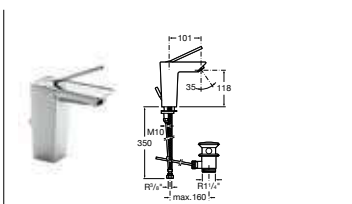

Touch

5A3047C00
Basin mixer with pop-up waste **£379.17**