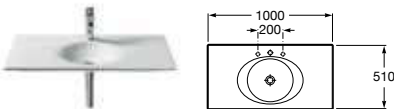

327897000 Basin – 1 taphole **£308.19**