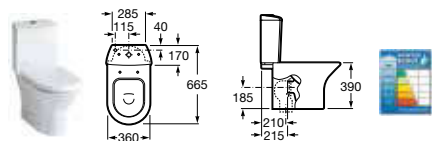

342640000 WC pan – open back **£141.76**

341643000 Close-coupled cistern – 6/3 litres **£144.28**

80164A004 Soft-close seat **£81.56**

801640004 Seat **£62.72**