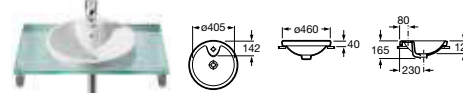

Veranda-N

327446000 Basin – 1 taphole £271.37