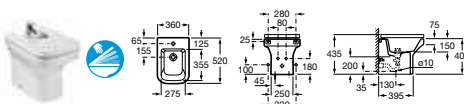

357787000 Compact bidet – 1 taphole (moulded back-to-wall) **£271.70**

80678C004 Soft-close bidet cover **£104.33**