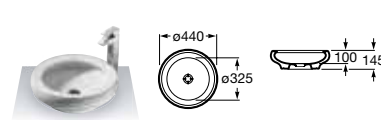

Art

327220000 Basin – 0 taphole (no overflow) **£219.54**