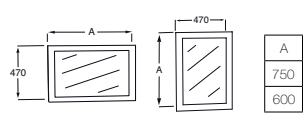

1. **Mirrors**
2. **856MI10..** Framed mirror 750 x 470mm **£240.97**
   - **856MI00..** Framed mirror 600 x 470mm **£190.62**

Replace .. in the product code with the code for your preferred mirror frame colour:
00 Gloss White, **MW** Medium Walnut, **DW** Dark Walnut

The information in this section is intended as a guide to help you decide on the best products for your space and budget. It is not intended to be a substitute for guidance from bathroom professionals so it is always wise to check that the products you like are suitable for your installation. Sundry items, such as wastes and traps, can be found in our price list.

The prices listed are recommended retail prices excluding VAT and are held until March 2014.