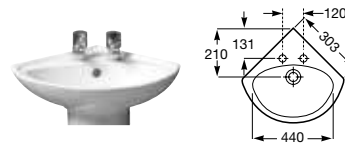

Madrid

- **475110000** Corner basin 303 x 303mm – 1 taphole **£82.47**
- **475111000** Corner basin 303 x 303mm – 2 taphole **£87.22**
- **331300004** Pedestal **£40.08**