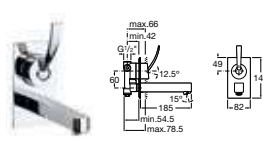

5A3446C00 Extended basin mixer with pop-up waste **£258.16**

5A4446C00 Deck-mounted basin mixer with pop-up waste **£350.57**

5A4546C00 Wall-mounted basin mixer (155mm spout) **£315.52**

5A4646C00 Wall-mounted basin mixer (180mm spout) **£322.52**