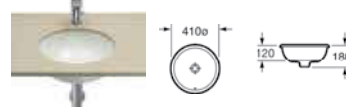

Foro

327884000 Basin 410mm – 0 taphole £100.02