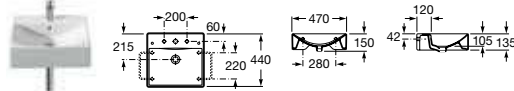

Diverta

327111000 Basin – 1 taphole **£181.11**