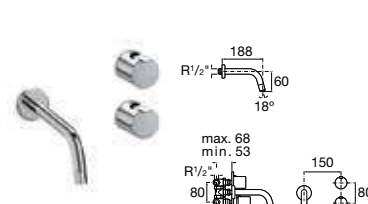

Urban LG

5A3004C00 Basin mixer with pop-up waste **£280.08**

5A3404C00 Extended basin mixer with pop-up waste **£453.96**

Element CC

5A3562C00 Wall-mounted basin mixer **£148.97**

5A6462C00 Wall-mounted bidet mixer **£148.97**