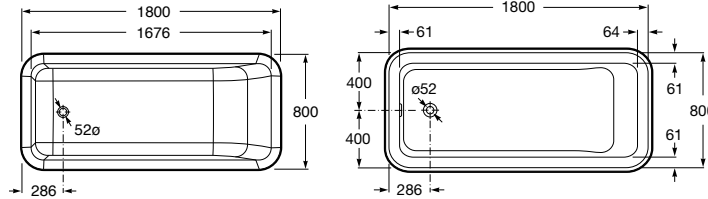

Rectangular Baths

Element

280 litres

248158001 One piece bath and panel – 0 taphole (waste included) **£2,328.15**

247704000 Bath for recessed installation – 0 taphole **£927.76**

New Classical

250 litres

247552001 Bath with grip – 0 taphole **£1,067.80**

248087001 Bath with grip and Total system – 0 taphole (waste included) **£4,049.42**

248086001 Bath with grip and Tonic Premium system – 0 taphole (waste included) **£3,318.28**

291066000 Optional headrest **£99.22**

Thalassa

	A	B	C	D	Litr.
	1850	1100	1620	960	310
	1800	1000	1530	860	298

247579001 Bath with grips 1850 x 1100mm – 0 taphole **£1,291.16**

248073001 Bath with grips and Total system 1850 x 1100mm – 0 taphole (waste included) **£3,824.45**

248075001 Bath with grips and Tonic Premium system 1850 x 1100mm – 0 taphole (waste included) **£2,924.58**

247863001 Bath with grips 1800 x 1000mm – 0 taphole **£1,291.16**

248074001 Bath with grips and Total system 1800 x 1000mm – 0 taphole (waste included) **£3,824.45**

248076001 Bath with grips and Tonic Premium system 1800 x 1000mm – 0 taphole (waste included) **£2,924.58**

BeCool double-ended

A	B	C	D	E	F	G	Litr.
1900	1100	1685	980	107.5	60	830	285
1800	900	1585	800	107.5	50	650	220

247989001 Bath with grip and headrests 1900 x 1100mm – 0 taphole (waste included) **£1,225.34**

248052001 Bath with grip, headrests and Total system 1900 x 1100mm – 0 taphole (waste included) **£5,637.64**

248051001

Bath with grip, headrests and Tonic Premium system 1900 x 1100mm – 0 taphole (waste included) **£4,510.12**

248013001 Bath with grip and headrests 1800 x 900mm – 0 taphole (waste included) **£1,050.30**

248054001 Bath with grip, headrests and Total system 1800 x 900mm – 0 taphole (waste included) **£5,355.77**

248053001

Bath with grip, headrests and Tonic Premium system 1800 x 900mm – 0 taphole (waste included) **£3,946.35**

BeCool

A	B	C	D	E	Litr.
1900	900	1695	774	695	300
1800	800	1595	674	590	240
1700	800	1495	674	590	225

248014001 Bath with grips and headrest 1900 x 900mm – 0 taphole **£729.38**

248046001 Bath with grips, headrest and Total system 1900 x 900mm – 0 taphole (waste included) **£5,073.88**

248045001 Bath with grips, headrest and Tonic Premium system 1900 x 900mm – 0 taphole (waste included) **£3,664.47**

248015001 Bath with grips and headrest 1800 x 800mm – 0 taphole **£612.67**

248048001 Bath with grips, headrest and Total system 1800 x 800mm – 0 taphole (waste included) **£4,792.01**

248047001 Bath with grips, headrest and Tonic Premium system 1800 x 800mm – 0 taphole (waste included) **£3,382.59**

248016001 Bath with grips and headrest 1700 x 800mm – 0 taphole **£583.49**

248050001 Bath with grips, headrest and Total system 1700 x 800mm – 0 taphole (waste included) **£4,510.12**

248049001 Bath with grips, headrest and Tonic Premium system 1700 x 800mm – 0 taphole (waste included) **£3,100.71**

Volumes are up to the overflow and do not include displacement