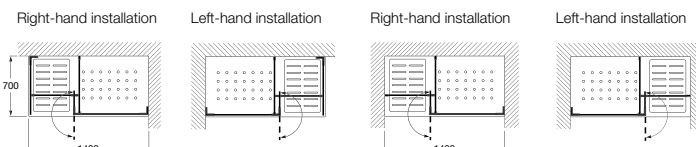

Special order product.

Axis Walk-In

Orange Zebrano Wengé

373521000 Malta walk-in tray without platform **£339.21**

373524000 Malta walk-in tray with Wenge platform **£366.35**

373525000 Malta walk-in tray with Zebrano platform **£366.35**