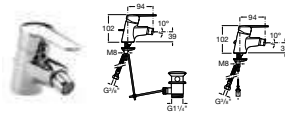

5A6025C00 Bidet mixer with pop-up waste **£120.39**
5A6125C00 Bidet mixer **£79.44**