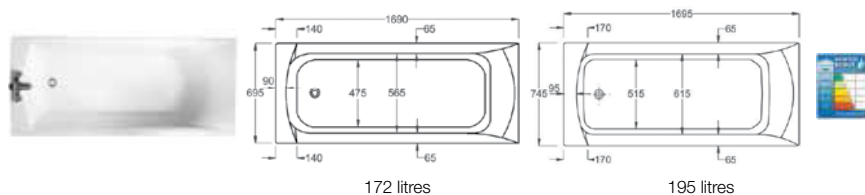

Giralda

172 litres

195 litres

123501000 Bath 1700 x 750mm – 0 taphole **£291.75**

123503000 Bath 1700 x 700mm – 2 taphole **£291.75**

123502000 Bath with grips 1700 x 750mm – 0 taphole **£291.75**

Sitges