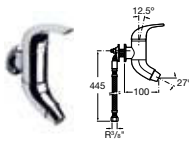

5A6457C00 Bidet mixer **£384.76**