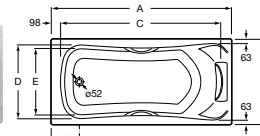

BeCool

A	B	C	D	E	Litr.
1900	900	1695	774	695	300
1800	800	1595	674	590	240
1700	800	1495	674	590	225

248014001 Bath with grips and headrest 1900 x 900mm – 0 taphole **£729.38**

248046001 Bath with grips, headrest and Total system 1900 x 900mm – 0 taphole (waste included) **£5,073.88**

248045001 Bath with grips, headrest and Tonic Premium system 1900 x 900mm – 0 taphole (waste included) **£3,664.47**

248015001 Bath with grips and headrest 1800 x 800mm – 0 taphole **£612.67**

248048001 Bath with grips, headrest and Total system 1800 x 800mm – 0 taphole (waste included) **£4,792.01**

248047001 Bath with grips, headrest and Tonic Premium system 1800 x 800mm – 0 taphole (waste included) **£3,382.59**

248016001 Bath with grips and headrest 1700 x 800mm – 0 taphole **£583.49**

248050001 Bath with grips, headrest and Total system 1700 x 800mm – 0 taphole (waste included) **£4,510.12**

248049001 Bath with grips, headrest and Tonic Premium system 1700 x 800mm – 0 taphole (waste included) **£3,100.71**

Volumes are up to the overflow and do not include displacement

The information in this section is intended as a guide to help you decide on the best products for your space and budget. It is not intended to be a substitute for guidance from bathroom professionals so it is always wise to check that the products you like are suitable for your installation. Sundry items, such as wastes and traps, can be found in our price list.

The prices listed are recommended retail prices excluding VAT and are held until March 2014.

For latest prices and delivery to your door visit MyTub Ltd - www.mytub.co.uk - info@mytub.co.uk 0844 556 1818