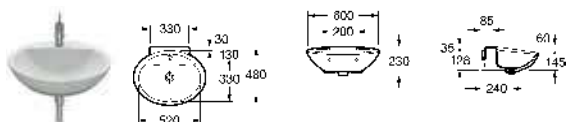

Fontana

327877000 Basin – 1 taphole **£218.24**