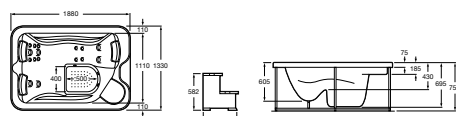

Broadway Compact

8S3070..0 Whirlpool spa **£8,547.15**
8S0003000 Wooden step set **£448.13**

Replace .. in the product code with the code for your preferred bath colour: **00** White, **SG** Sierra Granite, **AG** Blue Granite

SPAS

(Acrylic)	Hydromassage system					Light
	Air/Water	Water	No. of jets	No. of people	Thermal cover	
Home Beach	•	-	13	6	Optional	•
Broadway	•	-	24	3-4	•	•
Broadway Compact	•	-	19	2-3	•	•