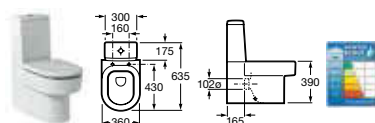

342567000 WC pan – moulded back-to-wall **£359.82**
341567000 Close-coupled cistern – 6/3 litres **£305.25**
801562004 Soft-close seat **£122.10**