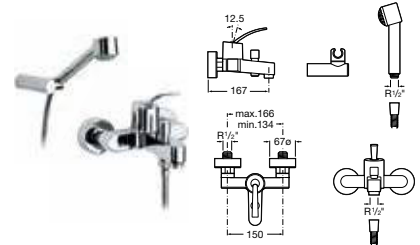

5A0146C00 Wall-mounted bath-shower mixer with kit **£240.79**