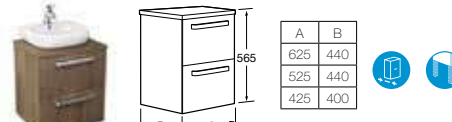

856010M.. Unit with two drawers for 650 or 600mm basins **£387.50**

856206M.. Countertop **£86.11**

856201M15 Countertop for use with 650mm basin (Black) **£182.99**

856202M15 Countertop for use with 600mm basin (Black) **£182.99**

856012M.. Unit with two drawers for 550 or 500mm basins **£376.74**

856207M.. Countertop **£75.35**

856203M15 Countertop for use with 550mm basin (Black) **£172.22**

856204M15 Countertop for use with 500mm basin (Black) **£172.22**

856014M.. Unit with two drawers for 450mm basin **£365.98**

856208M.. Countertop **£64.58**

856205M15 Countertop for use with 450mm basin (Black) **£161.46**

816412001 Optional legs (pair) **£53.27**

856401M03 Optional plinth (chrome) **£80.74**

Countertops that specify a particular basin are made from a solid surface and are pre-cut to suit the basin
Replace .. in the product code with the code for your preferred furniture colour: **01** Gloss White, **06** Oak