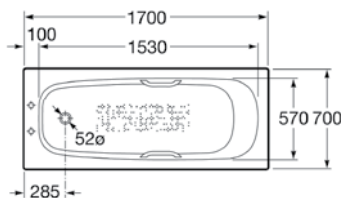

Martina

182 litres

231260000 Bath with anti-slip – 2 taphole **£431.24**
023001014 Grips **£29.36**

Volumes are up to the overflow and do not include displacement

For full technical details, please see the product catalogue on our website.
Many of our products can be purchased through our online store. Please visit www.uk.roca.com for more details.