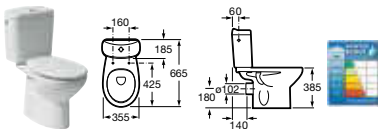

- **342396000** WC pan – open back **£81.50**
- **34139R000** Close-coupled cistern – 6/3 litres **£129.60**
- **8013SC005** Soft-close seat **£66.49**
- **8013U0004** Seat **£38.20**
- **34239S000 ECO** WC pan – open back **£78.84**
- **34139U000 ECO** Close-coupled cistern – 4.5/3 litres **£125.38**
- **8013SC005** Soft-close seat **£66.49**
- **8013U0004** Seat **£38.20**