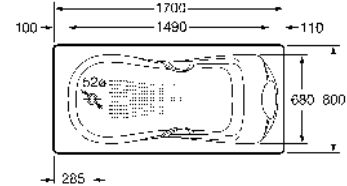

Haiti

190 litres

232753001 Bath with grips and anti-slip – 2 taphole **£623.48**
291051000 Optional headrest (white) **£80.55**