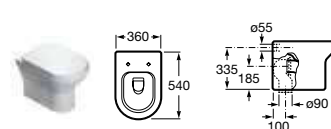

347615000 Back-to-wall WC pan **£188.18**

80164A004 Soft-close seat **£81.56**

801640004 Seat **£62.72**