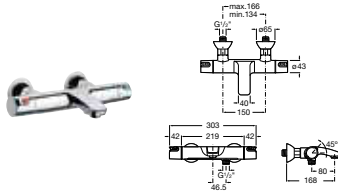

Victoria (V2)-T

5A1118C00 Wall-mounted thermostatic bath-shower mixer (no kit) **£209.90**
This product is restricted to 48°