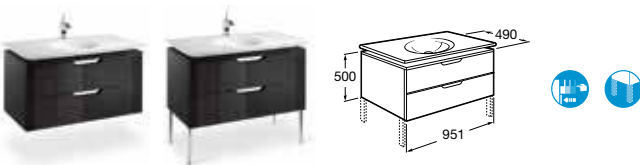

856452... Unit for 1000mm basin **£1,127.53**

816406001 Optional legs (pair) **£53.27**

Replace ... in the product code with the code for your preferred furniture colour: **764** Gloss White, **770** Gloss Anthracite Grey, **771** Gloss Taupe