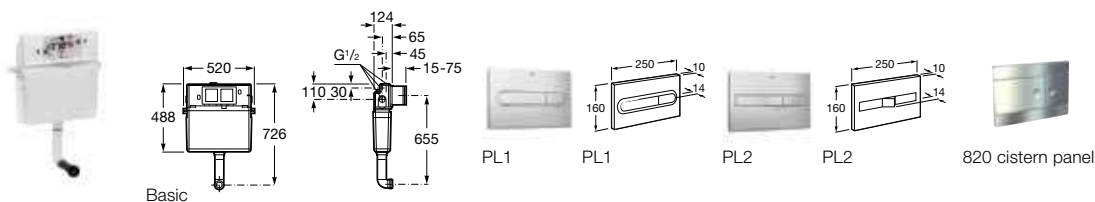

Back-to-wall WC options

890090200 Basic concealed cistern without bracket **£107.64**

890095001 Operating panel (PL1) – polished chrome **£54.34**

890095002 Operating panel (PL1) – matt chrome **£54.34**

890096001 Operating panel (PL2) – polished chrome **£65.21**

890096002 Operating panel (PL2) – matt chrome **£65.21**

8900C0000 Concealed cistern without bracket (820mm high) **£107.64**

890820FP0 Operating panel – polished chrome **£49.35**