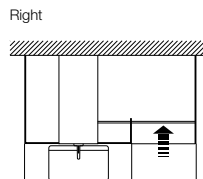

Showerbasin (corner)