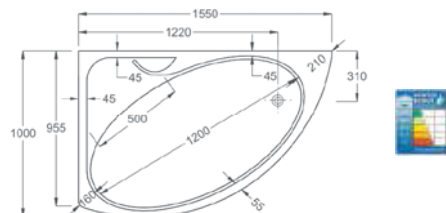

Davina

190 litres

023155000 Corner bath LH 1550 x 950mm – 2 tapholes **£554.64**

023156000 Corner bath RH 1550 x 950mm – 2 tapholes **£554.64**

023157000 Reversible front panel **£93.52**

Volumes are up to the overflow and do not include displacement

For full technical details, please see the product catalogue on our website.
Many of our products can be purchased through our online store. Please visit www.uk.roca.com for more details.