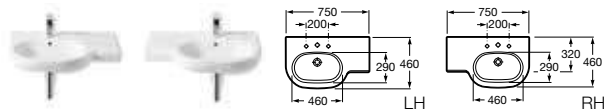

32724L000 Asymmetrical basin 750 x 460mm LH – 1 taphole **£262.58**

32724R000 Asymmetrical basin 750 x 460mm RH – 1 taphole **£262.58**

337240000 Pedestal **£92.74**

337241000 Semi-pedestal **£90.01**

387240000 Optional shelf **£107.23**

816291001 Optional towel rail **£67.68**