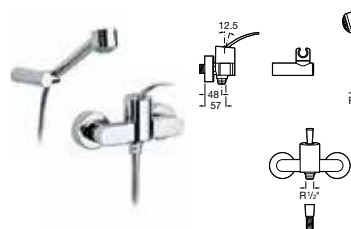

5A2046C00 Wall-mounted shower mixer with kit **£208.52**