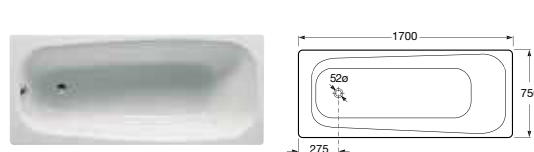

Duo Plus

210 litres

221670000 Bath with anti-slip – 0 taphole **£470.45**

221660000 Bath – 0 taphole **£457.90**

291021000 Legset **£10.23**

Legset must be ordered separately

Contesa Body Plus

194 litres