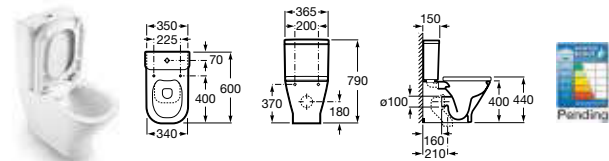

CleanRim The Gap

34273700H Rimless WC pan – moulded back-to-wall **£176.06**

34173C000 Close-coupled cistern – 4/2 litres **£184.76**

801732004 Soft-close seat **£103.25**

801730004 Seat **£76.08**

CleanRim The Gap flushes from an efficient distributor at the back of the toilet which has allowed us to reduce the flush volume. It is also extremely hygienic and very easy to clean.