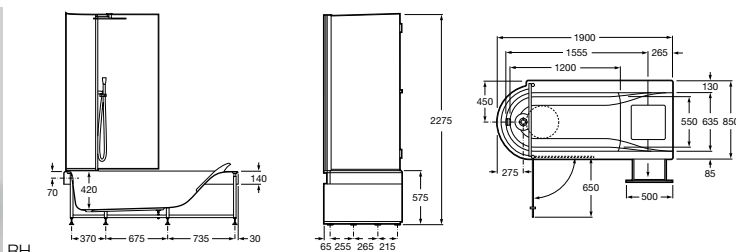

Circular

440 litres

Bath – 0 taphole

Freestanding

Comes complete with 2 headrests, taps, perimeter panel and shelving unit included

248205001 With Total Premium system TBA

248204001 Bath only TBA

Corner

Comes complete with 2 headrests, taps, corner panel and side platform with towel rail

248211001 With Total Premium system TBA

248210001 Bath only TBA

Built-in

Comes complete with 2 headrests and taps

248207001 With Total Premium system TBA

248206001 Bath only TBA