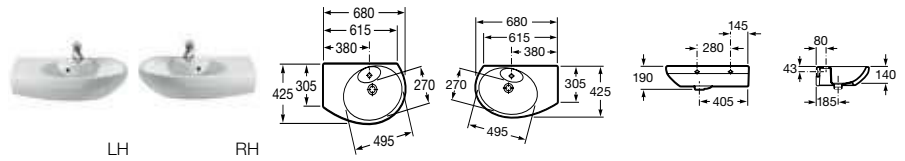

Senso Compact

327518000 Corner basin LH – 1 taphole **£190.95**

327519000 Corner basin RH – 1 taphole **£190.95**

Diverta

327110000 Basin – 1 taphole **£247.30**

Diverta

327111000 Basin – 1 taphole **£181.11**