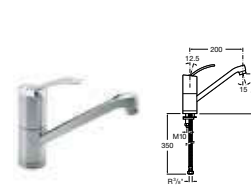

5A8146C00 Kitchen mixer with swivel spout **£244.64**