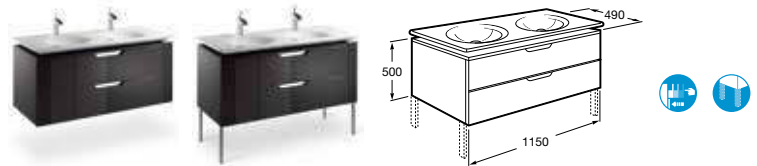

856453... Unit for 1200mm basin **£1,296.66**

816406001 Optional legs (pair) **£53.27**

Replace ... in the product code with the code for your preferred furniture colour: **764** Gloss White, **770** Gloss Anthracite Grey, **771** Gloss Taupe

856454... Column unit **£805.06**

Replace ... in the product code with the code for your preferred furniture colour: **764** Gloss White, **770** Gloss Anthracite Grey, **771** Gloss Taupe