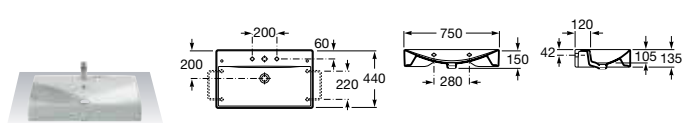

Diverta

327110000 Basin – 1 taphole **£247.30**