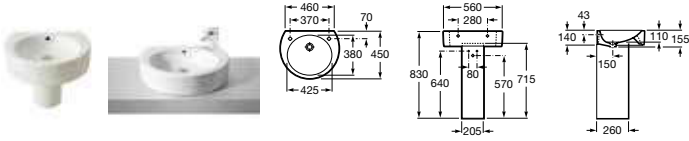

Happening

327563000 Basin 580 x 490mm – 1 taphole **£286.18**

327562000 Basin 560 x 450mm – 0 taphole **£259.78**

327562LH0 Basin 560 x 450mm – 1 LH taphole **£259.78**

327562RH0 Basin 560 x 450mm – 1 RH taphole **£259.78**

337560000 Pedestal **£149.57**

337562000 Semi-pedestal **£158.46**