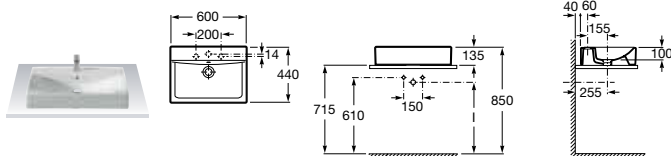

327222000 Basin – 0 taphole (no overflow) **£200.73**

Orbita

327223000 Basin – 0 taphole (no overflow) **£319.90**

Orbita

32722G000 Basin – 1 taphole (no overflow) **£319.90**

Diverta

32711G000 Basin – 1 taphole **£212.09**