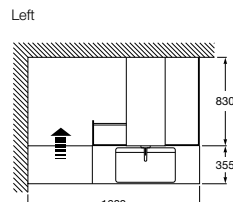

Complete shower and basin solution with Stytech basin and shower tray, MaxiClean shower screen, basin tap, thermostatic shower column, furniture, mirror, demister and light

Corner

2H03863M0 RH **£8,998.70**

2H03861M0 LH **£8,998.70**

Central

2H03862M0 RH **£10,123.55**

2H03860M0 LH **£10,123.55**

Special order product.

The information in this section is intended as a guide to help you decide on the best products for your space and budget. It is not intended to be a substitute for guidance from bathroom professionals so it is always wise to check that the products you like are suitable for your installation. Sundry items, such as wastes and traps, can be found in our price list.

The prices listed are recommended retail prices excluding VAT and are held until March 2014.

For latest prices and delivery to your door visit MyTub Ltd - www.mytub.co.uk - info@mytub.co.uk 0844 556 1818