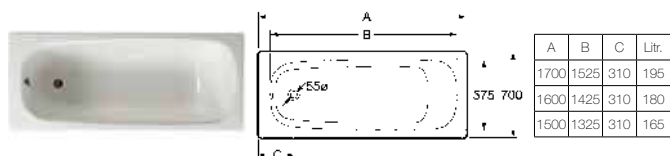

Contesa

2370J3000 Bath with anti-slip 1700 x 700mm – 2 taphole **£122.98**

2370K3000 Bath 1700 x 700mm – 2 taphole **£114.28**

2358J0000 Bath with anti-slip 1700 x 700mm – 0 taphole **£122.98**

2358K0000 Bath 1700 x 700mm – 0 taphole **£114.28**