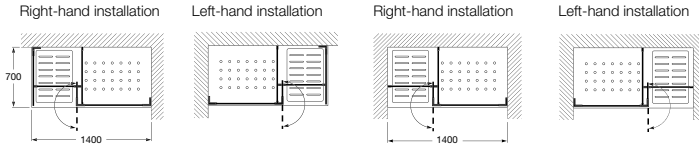

The prices listed are recommended retail prices excluding VAT and are held until March 2014.

Vitreous China Shower Trays*

Rectangular

Malta Walk-In

Orange Zebrano Wengé

- 373521000** Malta walk-in tray without platform **£326.16**
- 373524000** Malta walk-in tray with Wengé platform **£352.26**
- 373525000** Malta walk-in tray with Zebrano platform **£352.26**
- 373526000** Malta walk-in tray with Orange platform **£352.26**