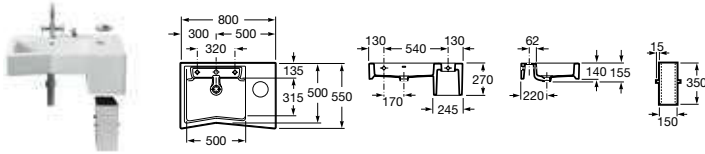

Forum

32788A000 Basin – 0 taphole **£359.55**

840550000 Optional stainless steel paper bin **£205.44**