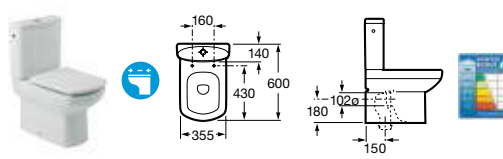

- **342518000** WC pan – moulded back-to-wall **£205.23**
- **34151B000** Close-coupled cistern – 6/3 litres **£207.81**
- **801512004** Soft-close seat **£98.73**
- **801511004** Seat **£79.25**
- **34251S000** **ECO** WC pan – moulded back-to-wall **£205.23**
- **34151D000** **ECO** Close-coupled cistern – 4.5/3 litres **£207.81**
- **801512004** Soft-close seat **£98.73**
- **801511004** Seat **£79.25**