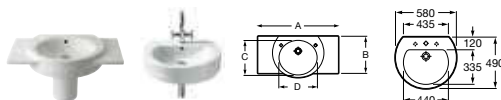

Choose the 900mm countertop if you want a bit more space either side of the basin.

Happening

327560000 Basin 900 x 475mm – 0 taphole **£406.40**
327561000 Basin 800 x 475mm – 0 taphole **£396.18**
327561LH0 Basin 800 x 475mm – 1 LH taphole **£396.18**
327561RH0 Basin 800 x 475mm – 1 RH taphole **£396.18**
327564000 Basin 700 x 430mm – 0 taphole **£398.54**
327563000 Basin 580 x 490mm – 1 taphole **£286.18**
337560000 Pedestal **£149.57**
337562000 Semi-pedestal **£158.46**