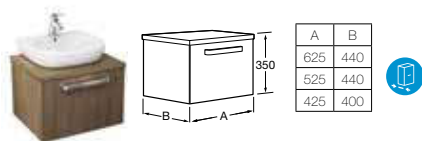

337240000 Pedestal **£92.74**

337241000 Semi-pedestal **£90.01**

856009M.. Unit with drawer for 650 or 600mm basins **£322.92**

856206M.. Countertop **£86.11**

856201M15 Countertop for use with 650mm basin (Black) **£182.99**