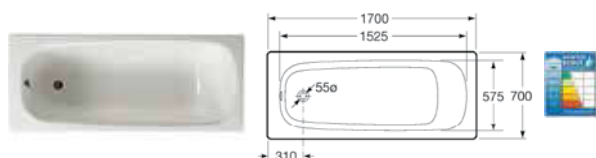

2376M3000 Bath 1500 x 700mm – 2 taphole **£119.33**

031003014 Grips **£17.15**

291021000 Legset **£10.23**

Grips and legset must be ordered separately

Contesa ECO

2215K3000 ECO bath 1700 x 700mm – 2 taphole **£150.55**