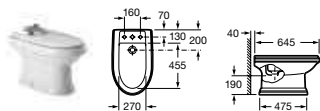

Bathroom Collections

For furniture finishes, see page 176

357490000 Bidet – 1 taphole **£359.81**
806490004 Bidet cover **£93.52**