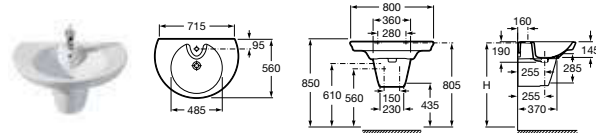

Meridian-N Compact

- 327249000** Cloakroom basin – 1 RH taphole **£102.70**
- 337242000** Semi-pedestal **£90.01**

Meridian-N Compact

- 327248000** Cloakroom basin – 1 RH taphole **£110.87**

Veranda-N

- 327442000** Basin – 1 taphole **£359.57**
- 337443000** Semi-pedestal **£242.54**