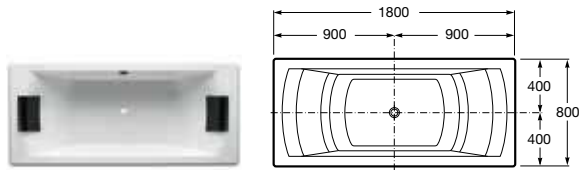

Hall double-ended

223 litres

248163000 Bath with headrests – 0 taphole **£562.42**