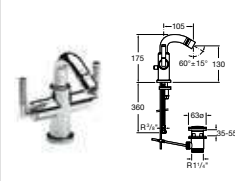

5A3051C00 Basin mixer with pop-up waste **£237.06**

5A4451C00 Deck-mounted basin mixer with pop-up waste **£346.30**

5A4751C00 Wall-mounted basin mixer **£255.68**

5A6051C00 Bidet mixer with pop-up waste **£237.06**