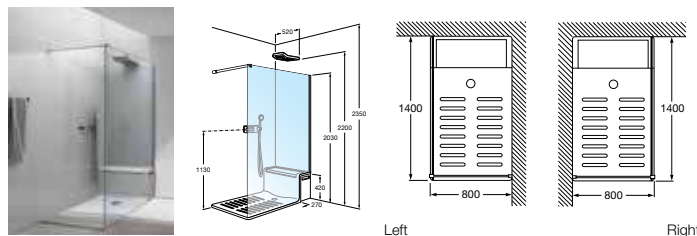

Hide & Seat

Complete storage solution for your shower space with screen, acrylic shower tray, seat with storage and external trolley

2H0409000 RH – as above **£2,841.00**

2H0410000 LH – as above **£2,841.00**

2H0418000 RH – as above with thermostatic controls, handset and overhead shower rose **£3,837.84**

2H0419000 LH – as above with thermostatic controls, handset and overhead shower rose **£3,837.84**

Special order product.