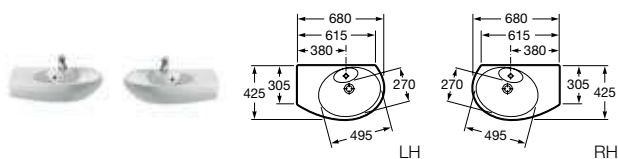

- **327518000** Corner basin LH – 1 taphole **£190.95**
- **327519000** Corner basin RH – 1 taphole **£190.95**