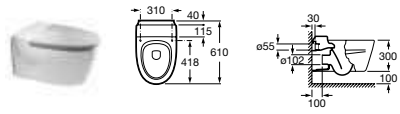

1. **346657000** Wall-hung WC pan **£525.15**
   - **801652...** Cushioned soft-close seat (colours) **£210.06**
   - **801652004** Lacquered soft-close seat (white) **£175.04**
2. Replace ... in the product code with the code for your preferred colour:
   F1T Silver Grey, **F2T** Street Grey, **F3T** Passion Red, **F4T** Oxygen Blue