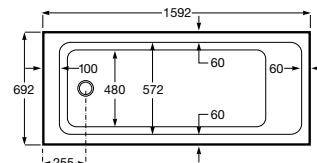

213 litres

024719000 Double-ended bath 1700 x 750mm – 0 taphole **£281.89**

024722000 Double-ended bath 1700 x 700mm – 0 taphole **£208.59**

024718000 Bath 1700 x 750mm – 0 taphole **£281.89**

024717000 Bath 1700 x 700mm – 0 taphole **£208.59**

024716000 Bath 1600 x 700mm – 0 taphole **£208.59**