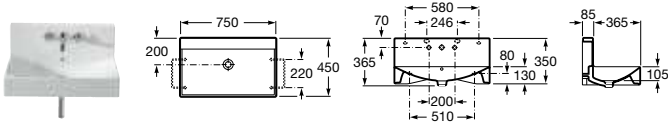

Diverta

327112000 Basin with upstand – 3 taphole **£455.89**