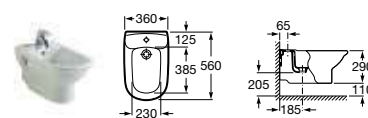

801462004 Soft-close seat **£94.84**

801461004 Seat **£67.56**

357464000 Bidet – 1 taphole **£166.28**

806460004 Bidet cover **£70.14**

357465000 Wall-hung bidet – 1 taphole **£245.50**

The Gap

327473000 Basin 650 x 470mm – 1 taphole **£135.51**