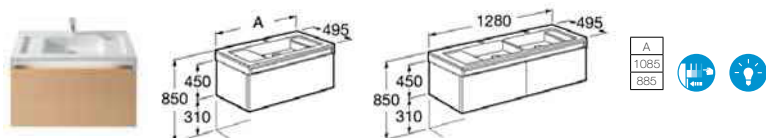

Delight lights

813055001 800mm **£228.23**

813054001 500mm **£152.15**

813053001 280mm **£103.25**

813052001 150mm **£86.94**

Basin & Furniture Solutions For furniture finishes, see page 176

Stratum

8562226.. Unit for 1300mm basin **£1,017.64**