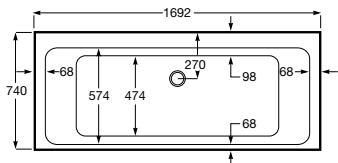

Bathroom Collections

For furniture finishes, see page 176

190 litres