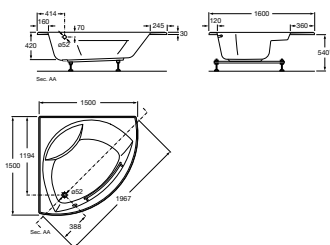

Novara

332 litres

247648001 Corner bath – 0 taphole **£1,100.67**

259646001 Wooden and acrylic corner panel with built-in chrome towel rail **£1,027.30**