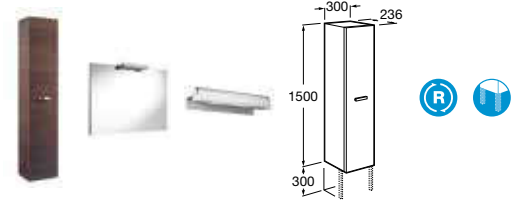

856577... Column unit **£193.75**

816413001 Optional legs (pair) **£21.53**

812229... Mirror 800 x 600mm **£50.60**

812228... Mirror 600 x 600mm **£45.21**

813049001 Mirror light **£43.06**

Replace ... in the product code with the code for your preferred furniture colour:

201 Wenge, **222** Walnut, **806** Gloss White