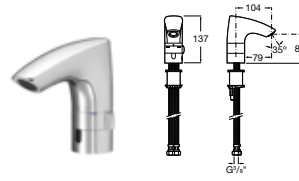

M3-E

5A5302C00 Electronic basin mixer with pop-up waste – battery powered **£466.30**
5A5502C00 Electronic basin mixer with pop-up waste – mains powered **£509.50**