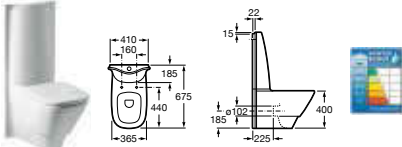

342587000 WC pan – moulded back-to-wall **£697.11**

341580000 Close-coupled cistern – 6/3 litres **£697.11**