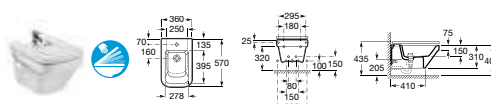

806782004 Soft-close bidet cover **£104.33**

806780004 Bidet cover **£86.94**

357787000 Compact bidet – 1 taphole (moulded back-to-wall) **£271.70**

80678C004 Soft-close bidet cover **£104.33**

80678B004 Bidet cover **£86.94**