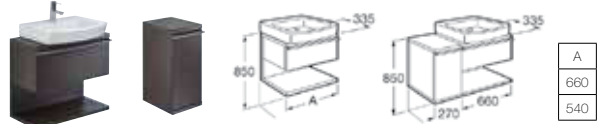

1. Base units for Hall 650, 520 & 450 basins
   - **8564316..** Base unit with pull down door 660mm **£527.44**
   - **8564326..** Base unit with pull out drawer 540mm **£559.73**
   - **8564376..** Modular unit to complement base unit LH **£344.45**
   - **8564366..** Modular unit to complement base unit RH **£344.45**
2. Replace .. in the product code with the code for your preferred furniture door colour:
   01 Wenge, **11** Limed Oak