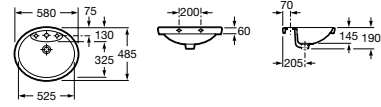

Senso

327515000 Basin – 1 taphole £177.96

Happening

327565000 Basin – 0 taphole £212.78

Meridian-N

32724E000 Basin – 1 taphole £181.41

Giralda

327465000 Basin – 1 taphole £142.91