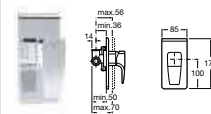

5A2250C00 Built-in bath or shower mixer **£162.31**