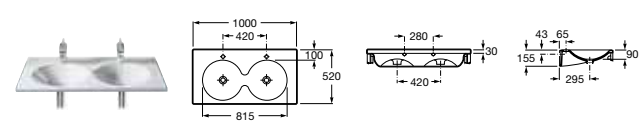

Veranda-N

- 327444000** Double basin – 1 taphole per bowl **£508.84**

Countertop or Wall-Hung Basins

Veranda-N

327443000 Basin – 1 taphole **£432.75**

Senso Square

32751M000 Basin 1000 x 480mm – 1 taphole **£270.61**