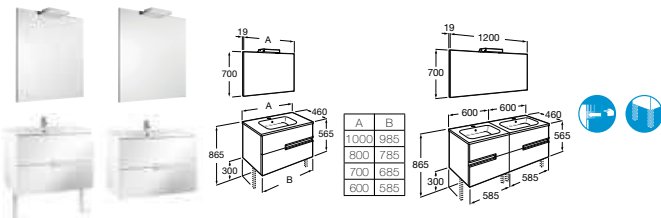

Victoria-N Unik basin and furniture with 2 drawers, mirror and light

855440... 1200mm (double basin) **£804.23**

855841... 1000mm **£489.06**

855842... 800mm **£434.72**

855843... 700mm **£412.98**

855844... 600mm **£391.25**

816413001 Optional legs (pair) – 300mm **£21.53**

Replace ... in the product code with the code for your preferred furniture colour

153 Gloss Anthracite Grey, **154** Textured Wenge, **155** Textured Oak, **806** Gloss White