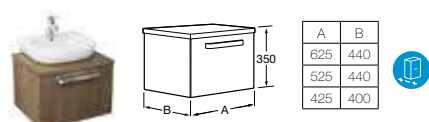

Meridian-N

856009M.. Unit with drawer for 650 or 600mm basins **£322.92**

856206M.. Countertop **£86.11**

856201M15 Countertop for use with 650mm basin (Black) **£182.99**

856202M15 Countertop for use with 600mm basin (Black) **£182.99**

856011M.. Unit with drawer for 550 or 500mm basins **£312.16**

856207M.. Countertop **£75.35**

856203M15 Countertop for use with 550mm basin (Black) **£172.22**

856204M15 Countertop for use with 500mm basin (Black) **£172.22**

856013M.. Unit with drawer for 450mm basin **£301.39**

856208M.. Countertop **£64.58**

856205M15 Countertop for use with 450mm basin (Black) **£161.46**

Countertops that specify a particular basin are made from a solid surface and are pre-cut to suit the basin
Replace .. in the product code with the code for your preferred furniture colour: **01** Gloss White, **06** Oak