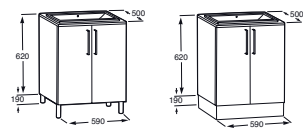

1. **Base units for inset countertop basins – only available in Gloss White**
2. **856CT1000** Base unit 590mm to suit Foro, Java, Divera, Neo Selene, Kalahari 590mm and Coral basins **£347.42**
   - **856WT9000** Countertop 590mm **£83.91**
   - **856DL0300** Optional decorative leg (1) **£18.69**
   - **856NP4000** Optional plinth and plinth legs **£48.51**