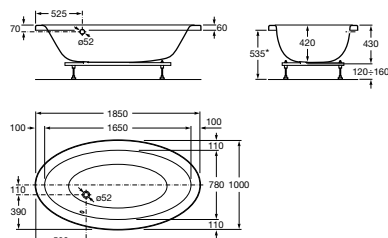

Oval and Corner Baths

Georgia

210 litres

248159001 One piece bath and panel – 0 taphole (waste included) **£2,127.20**

247566000 Bath for recessed installation – 0 taphole **£1,015.28**

248069001 Bath for recessed installation with Tonic system – 0 taphole (waste included) **£3,824.45**