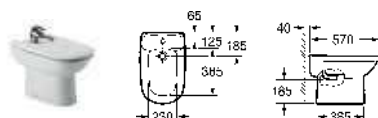

801462004 Soft-close seat **£94.84**

801461004 Seat **£67.56**

357464000 Bidet – 1 taphole **£166.28**

806460004 Bidet cover **£70.14**

357465000 Wall-hung bidet – 1 taphole **£245.50**

The Gap

327473000 Basin 650 x 470mm – 1 taphole **£135.51**