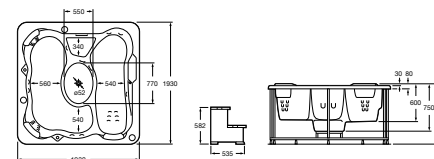

Broadway

8S3060..0 Whirlpool spa **£10,683.94**
8S0003000 Wooden step set **£448.13**
Replace .. in the product code with the code for your preferred bath colour: **00** White, **SG** Sierra Granite, **AG** Blue Granite