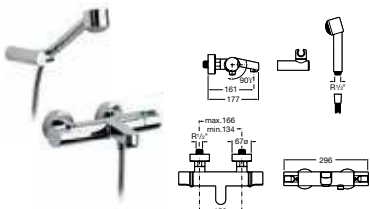

Moai-T

5A1146C00 Wall-mounted thermostatic bath-shower mixer with kit **£372.36**

5A2946C00 Built-in thermostatic bath or shower mixer **£372.36**