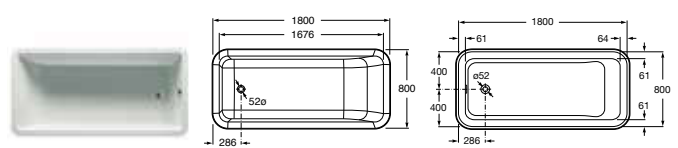

801572004 Soft-close seat **£156.35**

346577000 Wall-hung WC pan **£557.68**

801572004 Soft-close seat **£156.35**

357574000 Bidet – 0 taphole **£319.94**

357577000 Bidet – 1 taphole **£319.94**

357575000 Wall-hung bidet – 0 taphole **£557.68**