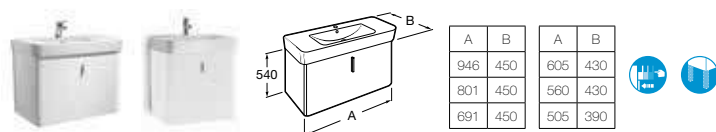

Senso Square

856309... Unit with drawer for 1000mm basin **£729.08**

856308... Unit with drawer for 850mm basin **£667.80**

856307... Unit with drawer for 750mm basin **£627.38**

856300... Unit with drawer for 650mm basin **£577.08**

856301... Unit with drawer for 600mm basin **£526.90**

856302... Unit with drawer for 550mm basin **£489.26**

816412001 Optional legs (pair) **£53.27**

Replace ... in the product code with the code for your preferred furniture colour:

858 Matt White, **868** Matt Black, **896** Matt Red