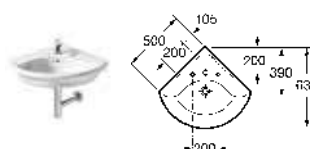

Giralda

A	B	C	D
700	555	645	400
630	505	600	355
560	480	530	340
500	425	464	235

- 327461000** Basin 700 x 555mm – 1 tap hole **£163.65**
327462000 Basin 630 x 505mm – 1 tap hole **£148.08**
327463000 Basin 560 x 480mm – 1 tap hole **£100.02**
32746B000 Basin 500 x 425mm – 1 tap hole **£106.52**
337461000 Pedestal **£67.24**
337460000 Semi-pedestal **£76.64**