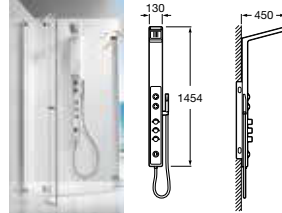

Fresh

2H0377001 Fresh **£1,306.32**