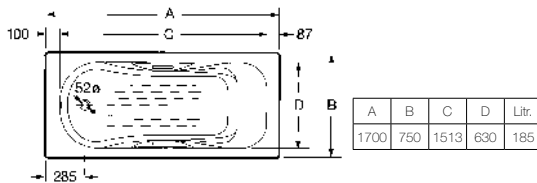

Mali

232070000 Bath – 2 taphole **£545.56**
526803010 Grips **£80.55**
291053000 Optional headrest (white) **£90.29**

Continental