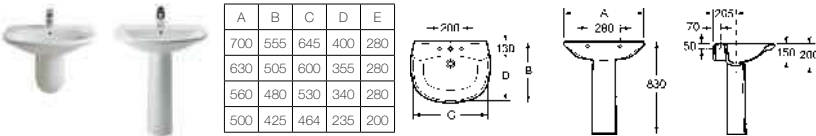

Giralda

327461000 Basin 700 x 555mm – 1 taphole **£157.36**

327462000 Basin 630 x 505mm – 1 taphole **£142.38**

327463000 Basin 560 x 480mm – 1 taphole **£96.17**

32746B000 Basin 500 x 425mm – 1 taphole **£102.42**

337461000 Pedestal **£64.65**

337460000 Semi-pedestal **£73.69**