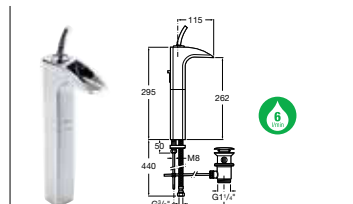

5A3449C00 Extended basin mixer with pop-up waste **£559.00**