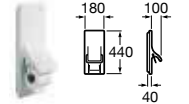

387582001
Toilet roll holder **£146.75**