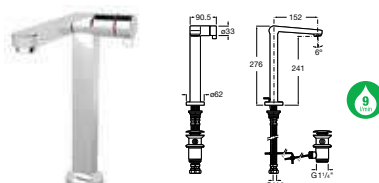

5A7536C00 Extended basin mixer with pop-up waste **£326.18**