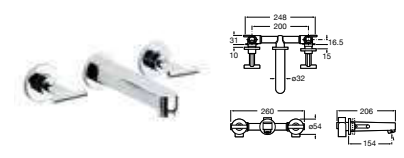

5A4546C00 Wall-mounted basin mixer (155mm spout) **£315.52**