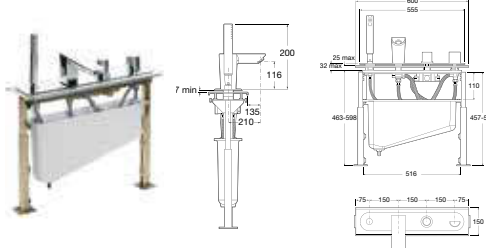

5A2847C00
Built-in thermostatic bath-shower mixer **£546.75**

5A2647C00
Deck-mounted thermostatic bath-shower mixer with kit **£1,079.21**