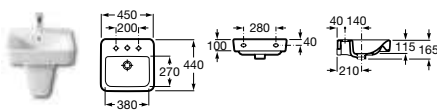

Senso Square

32751T000 Basin – 1 taphole **£101.48**

337513000 Pedestal **£78.84**

337512000 Semi-pedestal **£85.72**