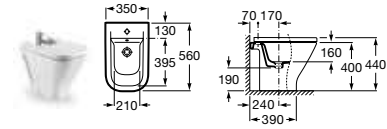

- **357474000** Bidet – 1 taphole **£148.46**
- **806472004** Soft-close bidet cover **£90.20**
- **806470004** Bidet cover **£69.91**