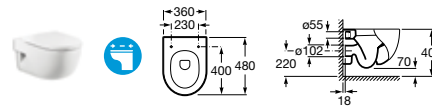

- **346248000** Wall-hung WC pan **£414.28**
- **8012AC004** Soft-close seat **£105.02**
- **8012AB004** Seat **£77.75**