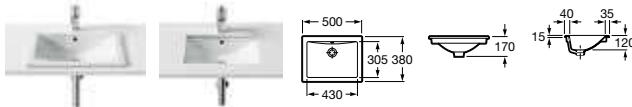

Hall

327624000 Basin – 1 taphole **£112.42**

In and Under Countertop Basins

Kalahari

327894000 Basin – 1 taphole £199.84

Diverta

327116000 Basin – 1 taphole £176.39

Diverta