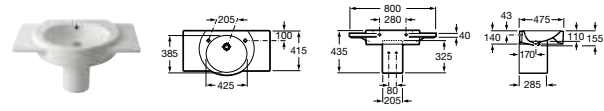

Happening

- **327561000** Basin 800 x 475mm – 0 taphole **£396.18**
- **327561LH0** Basin 800 x 475mm – 1 LH taphole **£396.18**
- **327561RH0** Basin 800 x 475mm – 1 RH taphole **£396.18**
- **337560000** Pedestal **£149.57**
- **337562000** Semi-pedestal **£158.46**