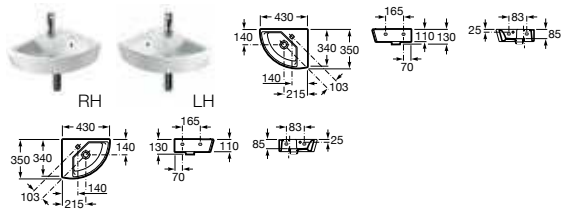

Countertop or Wall-Hung Basins

Hall

- **327623000** Corner basin LH – 1 taphole **£98.34**
- **327622000** Corner basin RH – 1 taphole **£98.34**