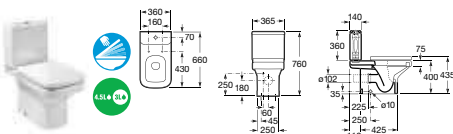

342787000 ECO WC pan – open back **£184.76**

34178C000 ECO Close-coupled shell cistern – 4.5/3 litres **£190.20**

801782004 Soft-close seat **£104.33**