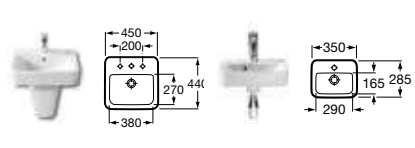

- **32751T000** Basin 450 x 440mm – 1 taphole **£101.48**
- **32751D000** Basin 350 x 285mm – 1 taphole **£94.39**