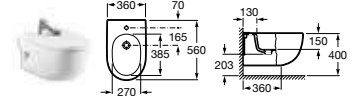

357245000 Wall-hung bidet – 1 taphole **£334.15**

8062A2004 Soft-close bidet cover **£100.36**

8062A0004 Bidet cover **£77.75**