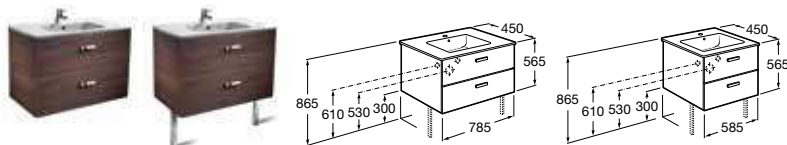

Victoria Basic Unik

- **855852...** Basin and furniture 800mm **£322.92**
- **855854...** Basin and furniture 600mm **£269.10**
- **855857...** Basin and furniture 800mm with mirror and light **£376.74**
- **855859...** Basin and furniture 600mm with mirror and light **£322.92**
- **816413001** Optional legs (pair) **£21.53**

Replace ... in the product code with the code for your preferred furniture colour: **201** Wenge, **222** Walnut, **806** Gloss White