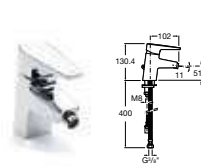

5A2027C00 Wall-mounted shower mixer with kit **£171.30**

Esmal     LG CDC

5A3031C00 Basin mixer with pop-up waste **£155.81**
5A3131C00 Basin mixer **£140.23**

5A3431C00 Extended basin mixer with pop-up waste **£311.63**