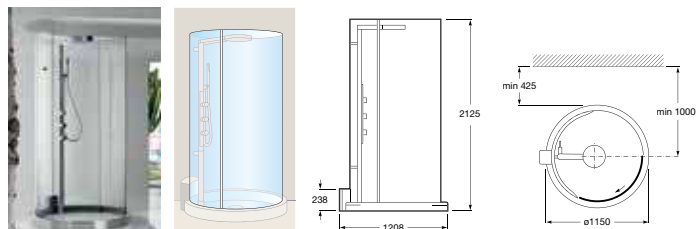

Shower Spaces

Transtube

2H0392120 360° shower enclosure with tray, thermostatic shower column, robe hook and automatic door opening **£11,193.55**

Special order product.