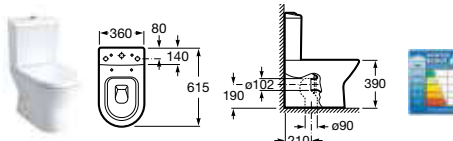

327646000
Corner basin – 1 taphole **£112.91**

342640000 WC pan – open back **£141.76**

341643000 Close-coupled cistern – 6/3 litres **£144.28**

80164A004 Soft-close seat **£81.56**

801640004 Seat **£62.72**