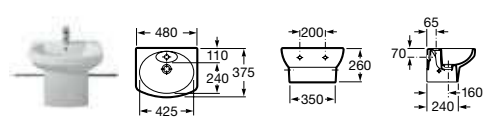

Senso Compact

- **327514000** Cloakroom basin with integrated semi-pedestal – 1 taphole **£180.56**