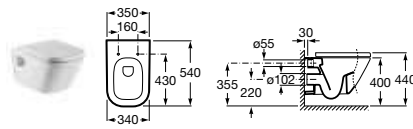

- **346477000** Wall-hung WC pan **£288.68**
- **801472004** Soft-close seat **£87.19**
- **801470004** Seat **£65.99**