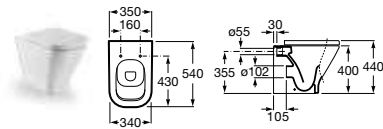

- **347477000** Back-to-wall WC pan **£197.95**
- **801472004** Soft-close seat **£87.19**
- **801470004** Seat **£65.99**