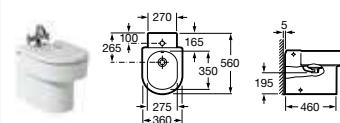

357564000 Bidet – 1 taphole **£274.74**
806560004 Bidet cover **£70.78**