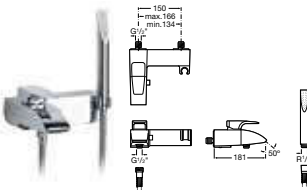

5A3150C00 Basin mixer **£233.72**

5A0150C00 Wall-mounted bath-shower mixer with kit **£363.56**