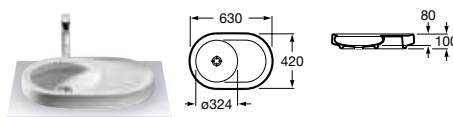

Orbita

327223000 Basin – 0 taphole (no overflow) **£319.90**