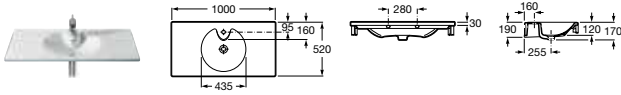

Veranda-N

- 327444000** Double basin – 1 taphole per bowl **£508.84**

Countertop or Wall-Hung Basins

Veranda-N

327443000 Basin – 1 taphole **£432.75**

Senso Square

32751M000 Basin 1000 x 480mm – 1 taphole **£270.61**