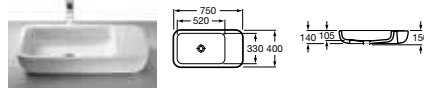

Bathroom Collections

For furniture finishes, see page 176

Khroma 

- 327650000** Basin 800 x 480mm – 1 taphole **£320.93**
- 327651000** Basin 700 x 480mm – 1 taphole **£297.60**
- 327652000** Basin 600 x 480mm – 1 taphole **£268.41**
- 337650000** Pedestal **£140.04**
- 337652000** Semi-pedestal **£163.37**