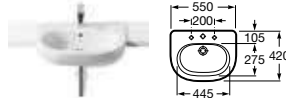

32724S000 Semi-recessed basin – 1 taphole **£220.95**