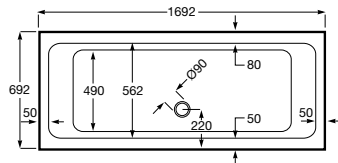

Bathroom Collections

For furniture finishes, see page 176

190 litres

165 litres

240 litres

228 litres

213 litres

024719000 Double-ended bath 1700 x 750mm – 0 taphole **£281.89**

024722000 Double-ended bath 1700 x 700mm – 0 taphole **£208.59**

024718000 Bath 1700 x 750mm – 0 taphole **£281.89**

024717000 Bath 1700 x 700mm – 0 taphole **£208.59**

024716000 Bath 1600 x 700mm – 0 taphole **£208.59**

Nexo

327640000 Basin 680 x 505mm – 1 taphole **£138.00**

327641000 Basin 600 x 475mm – 1 taphole **£112.91**

327642000 Basin 550 x 440mm – 1 taphole **£82.79**

337641000 Pedestal **£52.69**

337642000 Semi-pedestal **£81.56**

327643000 Cloakroom basin 450 x 365mm – 1 taphole **£71.51**

327645000 Cloakroom basin 405 x 275mm – 1 RH taphole **£71.51**

327649000 Asymmetrical basin LH – 1 taphole **£237.11**

327648000 Asymmetrical basin RH – 1 taphole **£237.11**

327646000
Corner basin – 1 taphole **£112.91**

342640000 WC pan – open back **£141.76**

341643000 Close-coupled cistern – 6/3 litres **£144.28**

80164A004 Soft-close seat **£81.56**

801640004 Seat **£62.72**

342642000 Compact WC pan – moulded back-to-wall **£158.07**

341645000 Compact close-coupled cistern – 6/3 litres **£163.08**

80164A004 Soft-close seat **£81.56**

801640004 Seat **£62.72**

347615000 Back-to-wall WC pan **£188.18**

80164A004 Soft-close seat **£81.56**

801640004 Seat **£62.72**

346640000 Wall-hung WC pan **£263.45**

80164A004 Soft-close seat **£81.56**

801640004 Seat **£62.72**

357640000 Bidet – 1 taphole **£144.28**

806640004 Bidet cover **£52.24**

357645000 Wall-hung bidet – 1 taphole **£200.73**

For full technical details, please see the product catalogue on our website.

Many of our products can be purchased through our online store. Please visit www.uk.roca.com for more details.

For latest prices and delivery to your door visit MyTub Ltd - www.mytub.co.uk - info@mytub.co.uk 0844 556 1818