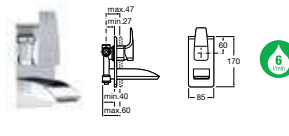

Thesis

5A3050C00 Basin mixer with pop-up waste **£255.80**

5A3150C00 Basin mixer **£233.72**

5A3450C00 Extended basin mixer with pop-up waste **£363.56**

5A4750C00 Wall-mounted basin mixer **£266.17**

5A6050C00 Bidet mixer with pop-up waste **£251.89**