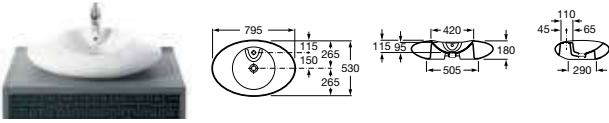

Veranda-N

327447000 Basin – 1 taphole **£712.35**