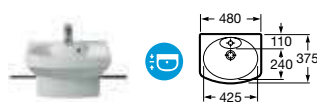

- **327514000** Cloakroom basin with integrated semi-pedestal – 1 taphole **£180.56**