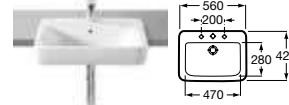

1. **32751S000** Semi-recessed basin – 1 tap hole **£165.11**