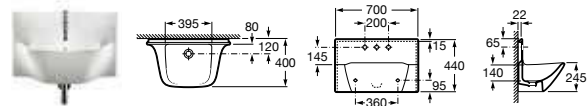

327581000 Basin – 1 taphole **£587.03**