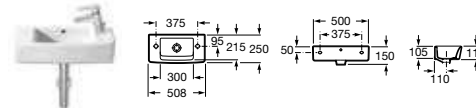

Hall

325883000 Cloakroom basin – 0 taphole **£112.42**

325883LH0 Cloakroom basin – 1 LH taphole **£112.42**

325883RH0 Cloakroom basin – 1 RH taphole **£112.42**