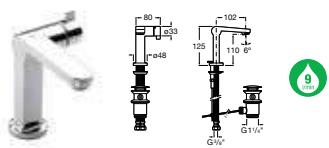

Singles-Pro

5A3036C00 Basin mixer with pop-up waste **£263.45**