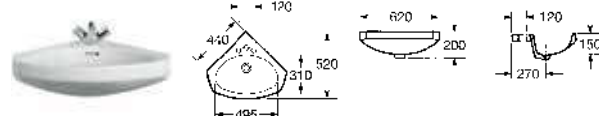

Dama-N

- 32778C000** Corner basin – 1 taphole **£157.59**

Angular

- 325200001** Corner basin – 1 taphole **£85.72**
- 328201000** Corner basin – 2 taphole **£85.72**
- 331300004** Pedestal **£40.08**

Ibis