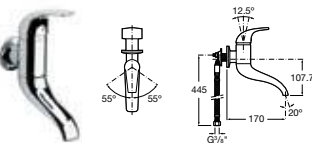

Frontalis

5A3557C00 Basin mixer **£384.76**