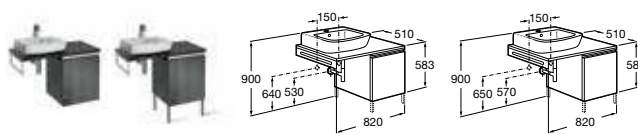

855728... Base unit with single drawer and towel rail LH **£850.36**

855727... Base unit with single drawer and towel rail RH **£850.36**

816408001 Optional legs (pair) **£53.27**

Units are compatible with the Hall 650mm, Happening 580mm and 560mm basins

Replace ... in the product code with the code for your preferred furniture colour: **035** Walnut, **034** Gloss Beige, **033** Gloss Anthracite Grey