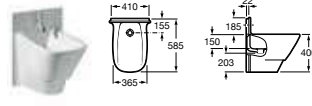

357584000 Bidet – 1 taphole **£528.35**