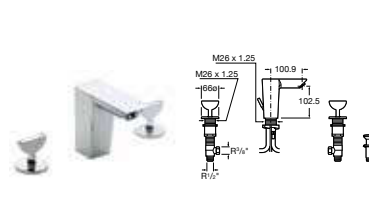

Touch

5A3047C00
Basin mixer with pop-up waste **£379.17**

5A3447C00 Extended basin mixer with pop-up waste **£489.32**

5A3547C00
Wall-mounted basin mixer **£465.45**

5A4447C00
Deck-mounted basin mixer **£423.24**