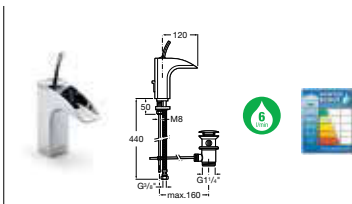

Thermostatic

EverShine®

The beauty of the hard-wearing chrome-plated finish of Roca taps is thanks to the innovative EverShine® chrome-plating system which involves an electrolytic coating. This guarantees that each tap will continue to shine over the years and also makes cleaning easier.

SafeTouch®

The latest development in materials has allowed us to develop SafeTouch® technology which prevents the chrome-plating of our thermostatic taps from overheating. This eliminates the risk of scalding which is of great importance to all, particularly those with young children.

Security 38®

A security device (a red button) that stops the control knob from being turned past the 38°C point, Security 38® means wellness and comfort can be combined.

50% ECO

The Victoria (V2)-T thermostatic wall-mounted products come with a green button that instantly reduces the water flow by 50% when pressed.

Quick Reaction®

Thanks to the development of the Quick Reaction® technology, our thermostatic taps allow you to enjoy the required water flow and temperature in less than 3 seconds. Furthermore, both remain constant irrespective of variations in the water pressure.

Evol

5A3049C00
Basin mixer with pop-up waste **£430.62**