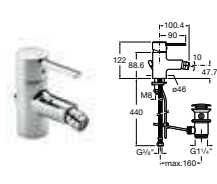

5A6139C00 Bidet mixer **£110.88**

5A0139C00 Wall-mounted bath-shower mixer with kit **£173.76**

Targa

5A3060C00 Basin mixer with pop-up waste **£124.21**

5A3160C00 Basin mixer **£111.23**

5A3460C00 Extended basin mixer with pop-up waste **£188.52**