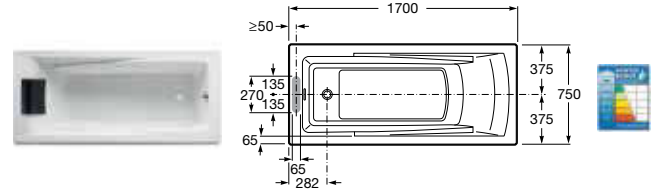

Hall

195 litres

248162000 Bath with headrest – 0 taphole **£476.13**