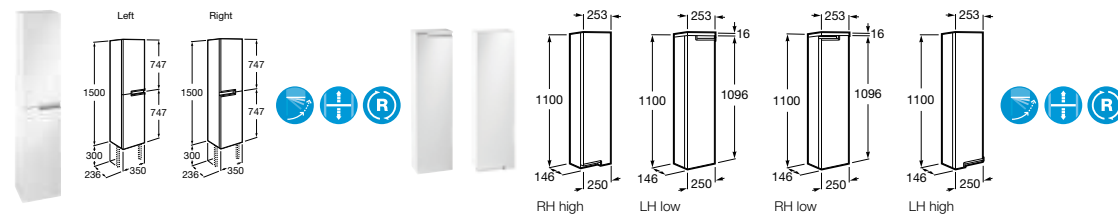

1. **Victoria-N column unit**
2. **856660...** 2 soft-close doors **£217.36**
   - **816413001** Optional legs (pair) – 300mm **£21.53**
   - **856661...** 1 soft-close door – RH for high installation/LH for low installation **£163.02**
   - **856662...** 1 soft-close door – RH for low installation/LH for high installation **£163.02**
3. Replace... in the product code with the code for your preferred furniture colour
   153 Gloss Anthracite Grey, **154** Textured Wenge, **155** Textured Oak, **806** Gloss White

The information in this section is intended as a guide to help you decide on the best products for your space and budget. It is not intended to be a substitute for guidance from bathroom professionals so it is always wise to check that the products you like are suitable for your installation. Sundry items, such as wastes and traps, can be found in our price list.

The prices listed are recommended retail prices excluding VAT and are held until March 2014.

For latest prices and delivery to your door visit MyTub Ltd - www.mytub.co.uk - info@mytub.co.uk 0844 556 1818