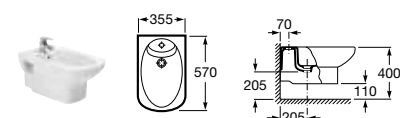

- **357515000** Wall-hung bidet – 1 taphole **£333.82**
- **806511004** Bidet cover **£79.25**