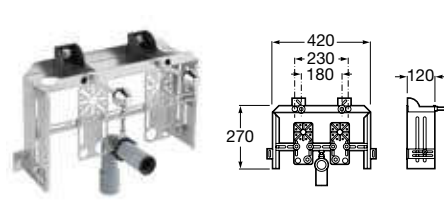

Wall-hung basin options

890093000 Pro basin support bracket **£188.38**

Wall-hung bidet options

890091000 Pro wall-hung bidet bracket **£188.38**

Wall-hung bidet options

890091100 Basic wall-hung bidet bracket **£135.09**