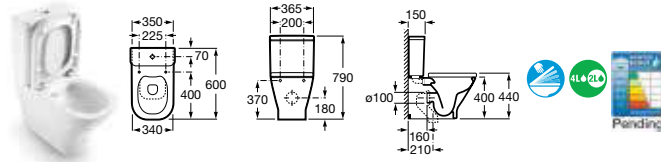

327475000 Basin 550 x 470mm – 1 taphole **£88.37**

32747J000 Basin 550 x 470mm – 0 taphole **£88.37**

327476000 Basin 500 x 420mm – 1 taphole **£86.02**

327477000 Basin 450 x 420mm – 1 taphole **£75.41**

32747K000 Basin 450 x 420mm – 0 taphole **£75.41**

- **327478000** Cloakroom basin 400 x 320mm – 1 taphole **£61.27**
- **327479000** Cloakroom basin 350 x 320mm – 1 taphole **£61.27**
- **337472000** Semi-pedestal **£49.48**

1. **CleanRim The Gap**
   - **34273700H** Rimless WC pan – moulded back-to-wall **£176.06**
   - **34173C000** Close-coupled cistern – 4/2 litres **£184.76**
   - **801732004** Soft-close seat **£103.25**
   - **801730004** Seat **£76.08**
2. CleanRim The Gap flushes from an efficient distributor at the back of the toilet which has allowed us to reduce the flush volume. It is also extremely hygienic and very easy to clean.