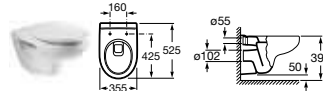

- **34630300S** Wall-hung WC pan **£176.10**
- **8013SC005** Soft-close seat **£66.49**
- **8013U0004** Seat **£38.20**