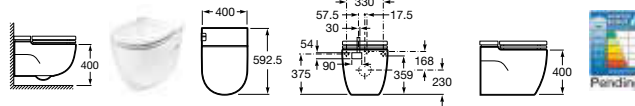

893302000 Wall-hung WC with integrated cistern and I-shaped support (for solid walls) **£958.50**

8012A2004 Soft-close seat **£105.02**

8012A0004 Seat **£77.75**