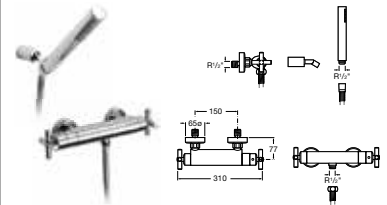

5A1343C00 Wall-mounted thermostatic shower mixer with kit **£355.80**