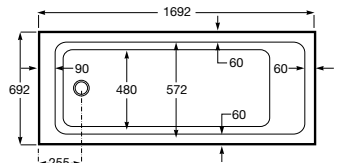

Bathroom Collections

For furniture finishes, see page 176

190 litres

165 litres

240 litres

228 litres

213 litres

024719000 Double-ended bath 1700 x 750mm – 0 taphole **£281.89**

024722000 Double-ended bath 1700 x 700mm – 0 taphole **£208.59**

024718000 Bath 1700 x 750mm – 0 taphole **£281.89**

024717000 Bath 1700 x 700mm – 0 taphole **£208.59**

024716000 Bath 1600 x 700mm – 0 taphole **£208.59**

Nexo

327640000 Basin 680 x 505mm – 1 taphole **£138.00**

327641000 Basin 600 x 475mm – 1 taphole **£112.91**

327642000 Basin 550 x 440mm – 1 taphole **£82.79**

337641000 Pedestal **£52.69**

337642000 Semi-pedestal **£81.56**

327643000 Cloakroom basin 450 x 365mm – 1 taphole **£71.51**

327645000 Cloakroom basin 405 x 275mm – 1 RH taphole **£71.51**

327649000 Asymmetrical basin LH – 1 taphole **£237.11**

327648000 Asymmetrical basin RH – 1 taphole **£237.11**

327646000
Corner basin – 1 taphole **£112.91**

342640000 WC pan – open back **£141.76**

341643000 Close-coupled cistern – 6/3 litres **£144.28**

80164A004 Soft-close seat **£81.56**

801640004 Seat **£62.72**

342642000 Compact WC pan – moulded back-to-wall **£158.07**

341645000 Compact close-coupled cistern – 6/3 litres **£163.08**

80164A004 Soft-close seat **£81.56**

801640004 Seat **£62.72**

347615000 Back-to-wall WC pan **£188.18**

80164A004 Soft-close seat **£81.56**

801640004 Seat **£62.72**

346640000 Wall-hung WC pan **£263.45**

80164A004 Soft-close seat **£81.56**

801640004 Seat **£62.72**

357640000 Bidet – 1 taphole **£144.28**

806640004 Bidet cover **£52.24**

357645000 Wall-hung bidet – 1 taphole **£200.73**

For full technical details, please see the product catalogue on our website.

Many of our products can be purchased through our online store. Please visit www.uk.roca.com for more details.

For latest prices and delivery to your door visit MyTub Ltd - www.mytub.co.uk - info@mytub.co.uk 0844 556 1818