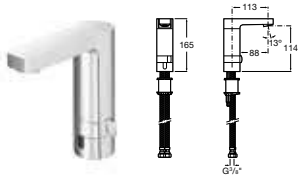

Electronic Taps

L90-E

5A5301C00 Electronic basin mixer with pop-up waste – battery powered **£467.32**
5A5501C00 Electronic basin mixer with pop-up waste – mains powered **£521.66**