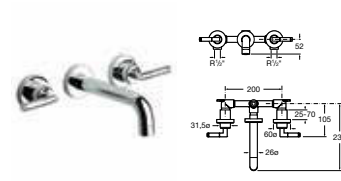

5A3051C00 Basin mixer with pop-up waste **£237.06**

5A4451C00 Deck-mounted basin mixer with pop-up waste **£346.30**

5A4751C00 Wall-mounted basin mixer **£255.68**

5A6051C00 Bidet mixer with pop-up waste **£237.06**