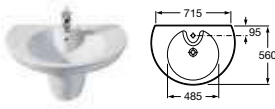

Veranda-N

327442000 Basin – 1 tap hole **£359.57**
337443000 Semi-pedestal **£242.54**