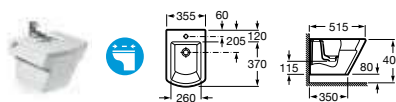

- **357625000** Wall-hung bidet – 1 taphole **£295.00**
- **806620004** Bidet cover **£88.49**