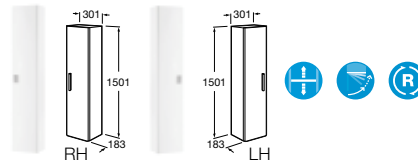

1. **856305...** Column unit **£547.25**

Replace ... in the product code with the code for your preferred furniture colour: **858** Matt White, **868** Matt Black, **896** Matt Red