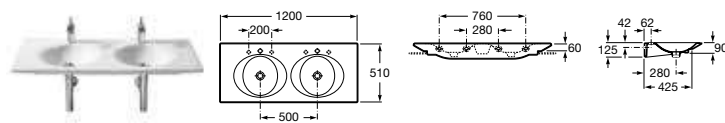

Kalahari

- 327896000** Double basin – 1 taphole per bowl **£381.57**

Kalahari

- 327897000** Basin – 1 taphole **£308.19**

Kalahari

- 327878000** Basin 800 x 490mm – 0 taphole **£248.09**
- 327878000H** Basin 800 x 490mm – 1 RH taphole **£248.09**
- 840665001** Optional front towel rail **£163.10**
- 840523001** Optional side towel rail **£58.69**
- 327874000** Basin 650 x 450mm – 0 taphole **£220.82**
- 327874000H** Basin 650 x 450mm – 1 RH taphole **£220.82**
- 32787457H** Basin 650 x 450mm – 1 RH taphole (Argenta finish) **£551.80**
- 840523001** Optional side towel rail **£58.69**