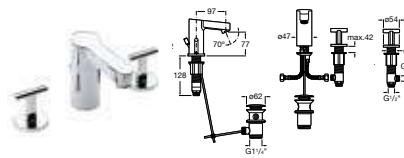

5A4446C00 Deck-mounted basin mixer with pop-up waste **£350.57**