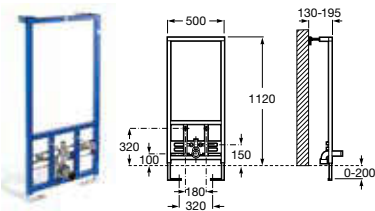

Wall-hung bidet options

890091000 Pro wall-hung bidet bracket **£188.38**