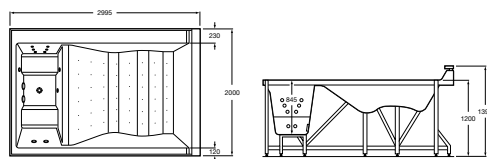

Systems

TONIC

The Tonic system offers water hydromassage regulated by means of a press button and the manual Venturi valve coupled to it. This system uses adjustable and orientable side jets to offer continuous water massage.

TONIC PREMIUM

The Tonic Premium system offers water hydromassage controlled by a digital LCD panel, with different massage programs such as continuous or pulse massage, and an electronic Venturi valve. The system uses side, back and foot jets that can be controlled with the digital panel. It has temperature and level sensors and preset programs.

TOTAL

The Total system offers air and water hydromassage controlled by a digital LCD panel, with various continuous or pulse massage programs, and a Venturi valve. The system has side, back and foot jets and air jets in the bottom of the bath, all adjustable by means of the digital panel. It also has various temperature and level sensors to ensure the best performance of the bath.

TOTAL PREMIUM

The Total Premium system offers our most complete hydromassage controlled by a touch-screen remote control. The system includes chromotherapy, a self-cleaning function and temperature maintenance by means of a heater.

For details on the Glow system, please contact us.

Spas

Home Beach

8S6090000 With panels **£45,411.60**
8S609S000 Without panels (built-in) **£39,873.60**