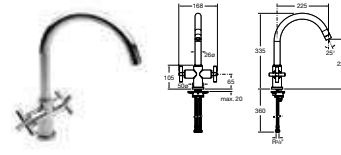

5A8443C00 Kitchen mixer with swivel spout **£288.54**