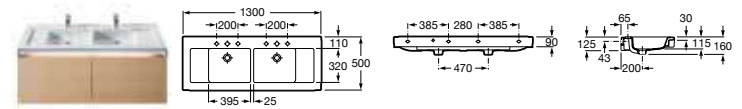

Stratum

- **327630000** Double basin – 1 taphole per bowl **£434.19**