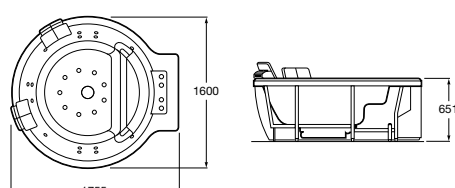

Special Baths

Happening

260 litres

Bath – 0 taphole

Comes complete with wooden panel, drawer, headrest, thermostatic taps, overhead rose, handset, hose, air massage, chromotherapy and steam

247996001 LH £9,426.14

247995001 RH £9,426.14

Circular

440 litres

Bath – 0 taphole

Freestanding

Comes complete with 2 headrests, taps, perimeter panel and shelving unit included

248205001 With Total Premium system TBA

248204001 Bath only TBA

Corner

Comes complete with 2 headrests, taps, corner panel and side platform with towel rail

248211001 With Total Premium system TBA

248210001 Bath only TBA

Built-in

Comes complete with 2 headrests and taps

248207001 With Total Premium system TBA

248206001 Bath only TBA

In-Flow

220 litres

Bath – 0 taphole

Comes complete with taps, air massage, side waterfalls, headrest and grip

248199001 Bath with Total Premium system TBA

25E045000 Front panel TBA

25E046000 End panel TBA

Volumes are up to the overflow and do not include displacement

The information in this section is intended as a guide to help you decide on the best products for your space and budget. It is not intended to be a substitute for guidance from bathroom professionals so it is always wise to check that the products you like are suitable for your installation. Sundry items, such as wastes and traps, can be found in our price list.

The prices listed are recommended retail prices excluding VAT and are held until March 2014.

For latest prices and delivery to your door visit MyTub Ltd - www.mytub.co.uk - info@mytub.co.uk 0844 556 1818