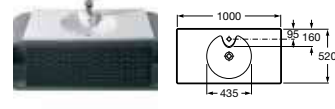

Veranda-N

327442000 Basin – 1 tap hole **£359.57**
337443000 Semi-pedestal **£242.54**

327444000 Double basin – 1 tap hole per bowl **£508.84**

327443000 Basin – 1 tap hole **£432.75**

327447000 On countertop basin – 1 tap hole **£712.35**