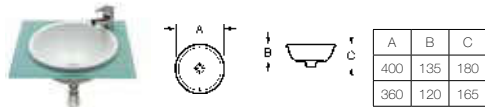

Foro

327872000 Basin 400mm – 0 taphole £105.22

327880000 Basin 360mm – 0 taphole £100.02