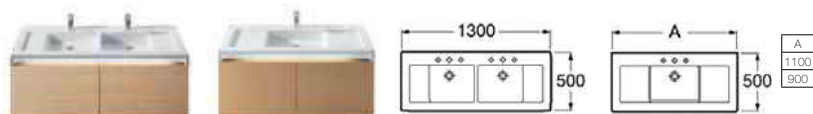

327630000 Basin 1300 x 500mm – 1 taphole per bowl **£434.19**

327631000 Basin 1100 x 500mm – 1 taphole **£291.73**

327632000 Basin 900 x 500mm – 1 taphole **£264.60**