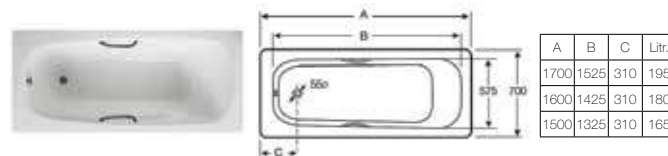

Carla

2374L3000 Bath with anti-slip 1700 x 700mm – 2 taphole **£127.42**

2374M3000 Bath 1700 x 700mm – 2 taphole **£119.33**

2374L2000 Bath with anti-slip 1700 x 700mm – 0 taphole **£127.42**

2374M2000 Bath 1700 x 700mm – 0 taphole **£119.33**

2375L3000 Bath with anti-slip 1600 x 700mm – 2 taphole **£127.42**

2375M3000 Bath 1600 x 700mm – 2 taphole **£119.33**

2376L3000 Bath with anti-slip 1500 x 700mm – 2 taphole **£127.42**

2376M3000 Bath 1500 x 700mm – 2 taphole **£119.33**

031003014 Grips **£17.15**

291021000 Legset **£10.23**

Grips and legset must be ordered separately