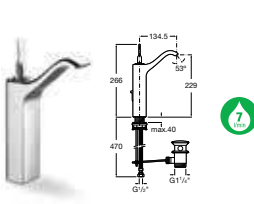

5A3404C00 Extended basin mixer with pop-up waste **£453.96**