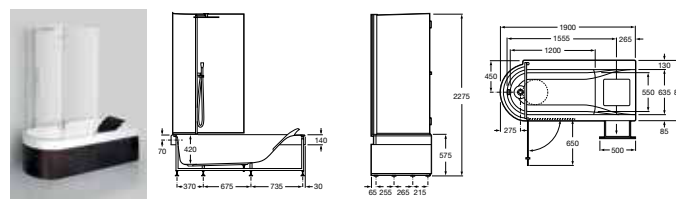

260 litres
Acrylic bath – 0 taphole. Comes complete with wooden panel, drawer, headrest, thermostatic taps, overhead rose, handset, hose, air massage, chromotherapy and steam
247996001 LH **£9,426.14**
247995001 RH **£9,426.14**