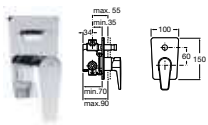

5A0631C00 Built-in bath-shower mixer **£194.75**