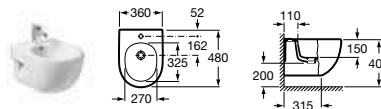

- **357246000** Wall-hung bidet – 1 taphole **£355.93**