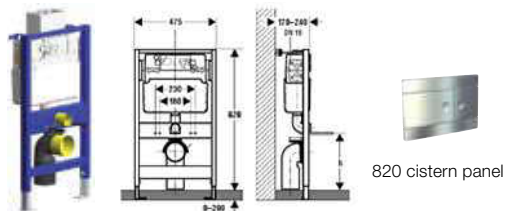

Replace ... in the product code with the code for your preferred furniture colour: **201** Wenge, **222** Walnut, **806** Gloss White

Concealed Cisterns & Fixing Brackets

Wall-hung WC options

890820D00 Duplo wall-hung WC bracket with cistern (820mm high) **£225.37**