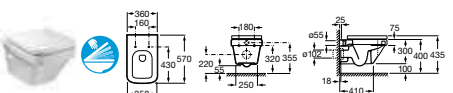

80178C004 Soft-close seat **£104.33**

80178B004 Seat **£86.94**

347787000 Back-to-wall WC pan **£239.10**

801782004 Soft-close seat **£104.33**

801780004 Seat **£86.94**

346787000 Wall-hung WC pan **£380.38**