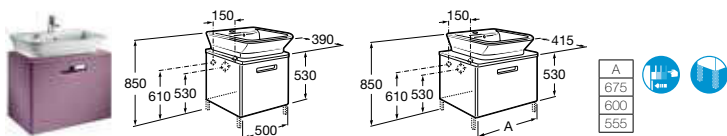

The Gap

856526... Unit with drawer for 650mm basin **£473.56**

856525... Unit with drawer for 600mm basin **£426.21**

856524... Unit with drawer for 550mm basin **£378.85**

856523... Unit with drawer for 500mm basin **£343.32**

816405001 Optional legs (pair) **£53.27**

Replace ... in the product code with the code for your preferred furniture colour:
575 Matt Beige, **576** Matt White, **577** Matt Grape