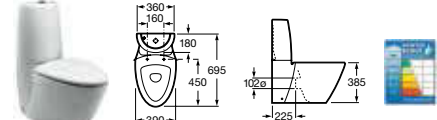

342447000 WC pan – moulded back-to-wall **£609.01**
341447000 Close-coupled cistern – 6/3 litres **£522.85**
801442004 Soft-close seat **£151.98**