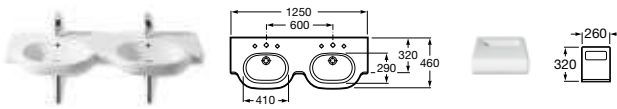

Meridian-N

32724A000 Double basin – 1 taphole per bowl **£326.76**

337240000 Pedestal **£92.74**

337241000 Semi-pedestal **£90.01**

387240000 Optional shelf **£107.23**

816291001 Optional towel rail **£67.68**