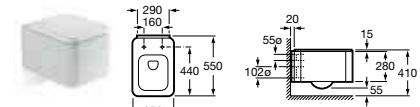

346577000 Wall-hung WC pan **£557.68**

801572004 Soft-close seat **£156.35**