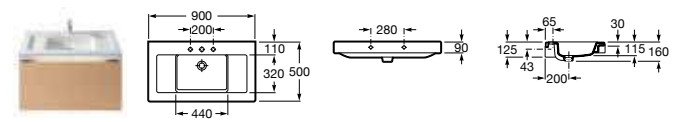

Stratum

- **327632000** Basin – 1 taphole **£264.60**