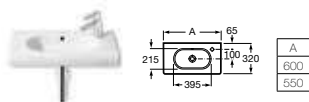

Meridian-N Compact

32724X000 Basin 600 x 320mm – 1 LH taphole **£204.22**

32724T000 Basin 600 x 320mm – 1 RH taphole **£204.22**

32724Z000 Basin 550 x 320mm – 1 LH taphole **£169.22**

32724Y000 Basin 550 x 320mm – 1 RH taphole **£169.22**

337242000 Semi-pedestal **£90.01**

387240000 Optional shelf **£107.23**