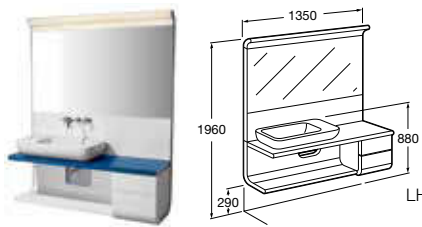

1. **855707...** Unit for 750 countertop basin – left hand **£4,201.17**
   - **855708...** Unit for 750 countertop basin – right hand **£4,201.17**
2. Replace ... in the product code with the code for your preferred colour:
   F3T Passion Red, **F4T** Oxygen Blue, **004** White, **609** Oak, **001** Wenge