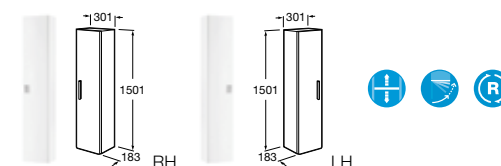

856305... Column unit **£547.25**

Replace ... in the product code with the code for your preferred furniture colour:

858 Matt White, **868** Matt Black, **896** Matt Red