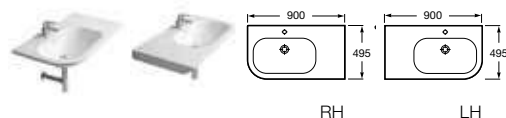

327649000 Asymmetrical basin LH – 1 taphole **£237.11**

327648000 Asymmetrical basin RH – 1 taphole **£237.11**

327646000
Corner basin – 1 taphole **£112.91**