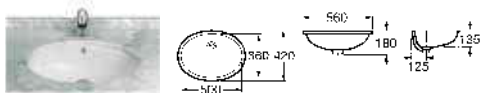

Berna

327871001 Basin – 0 taphole £115.61