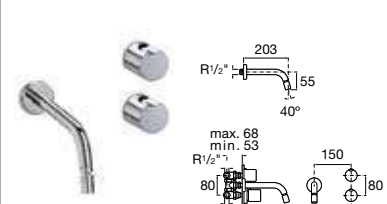

Urban LG

5A3004C00 Basin mixer with pop-up waste **£280.08**

5A3404C00 Extended basin mixer with pop-up waste **£453.96**

Element CC

5A3562C00 Wall-mounted basin mixer **£148.97**

5A6462C00 Wall-mounted bidet mixer **£148.97**