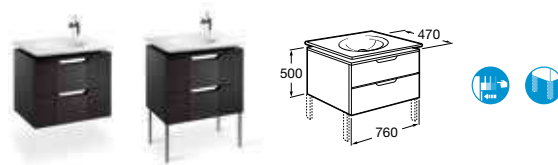

856451... Unit for 800mm basin **£930.22**

816406001 Optional legs (pair) **£53.27**

Replace ... in the product code with the code for your preferred furniture colour: **764** Gloss White, **770** Gloss Anthracite Grey, **771** Gloss Taupe