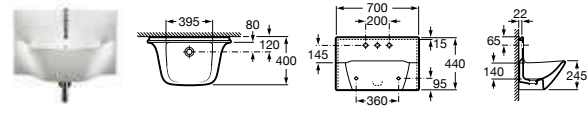

Frontalis

327581000 Basin – 1 taphole **£587.03**