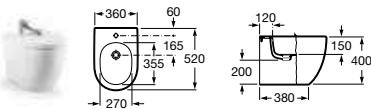

- **357247000** Bidet – 1 taphole (moulded back-to-wall) **£204.22**
- **8062AC004** Soft-close bidet cover **£100.36**
- **8062AB004** Bidet cover **£77.75**