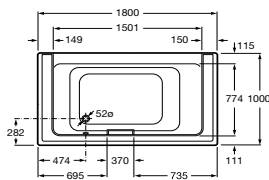

New Classical

250 litres

247552001 Bath with grip – 0 taphole **£1,067.80**

248087001 Bath with grip and Total system – 0 taphole (waste included) **£4,049.42**

248086001 Bath with grip and Tonic Premium system – 0 taphole (waste included) **£3,318.28**

291066000 Optional headrest **£99.22**