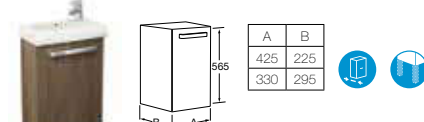

1. **856008M..** Unit with full height door for 450mm basin **£215.28**
   - **856006M..** Unit with full height door for 350mm basin **£226.04**
   - **816412001** Optional legs (pair) **£53.27**
2. Replace .. in the product code with the code for your preferred furniture colour: **01** Gloss White, **06** Oak