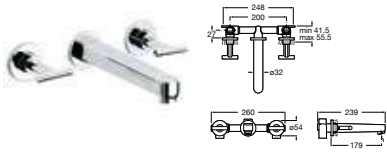

5A4646C00 Wall-mounted basin mixer (180mm spout) **£322.52**