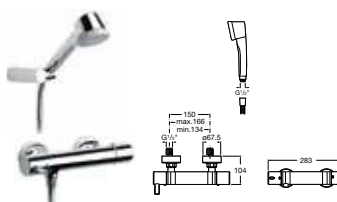

5A1360C00 Wall-mounted thermostatic shower mixer with kit **£315.52**

The information in this section is intended as a guide to help you decide on the best products for your space and budget. It is not intended to be a substitute for guidance from bathroom professionals so it is always wise to check that the products you like are suitable for your installation. Sundry items, such as wastes and traps, can be found in our price list.

The prices listed are recommended retail prices excluding VAT and are held until March 2014.

For latest prices and delivery to your door visit MyTub Ltd - www.mytub.co.uk - info@mytub.co.uk 0844 556 1818