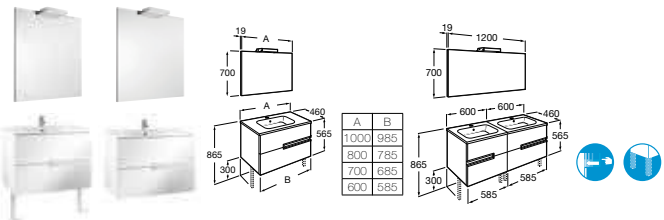

1. **Victoria-N Unik basin and furniture with 2 drawers, mirror and light**
2. **855840...** 1200mm (double basin) **£804.23**
   - **855841...** 1000mm **£489.06**
   - **855842...** 800mm **£434.72**
   - **855843...** 700mm **£412.98**
   - **855844...** 600mm **£391.25**
   - **816413001** Optional legs (pair) – 300mm **£21.53**
3. Replace... in the product code with the code for your preferred furniture colour
   153 Gloss Anthracite Grey, **154** Textured Wenge, **155** Textured Oak, **806** Gloss White