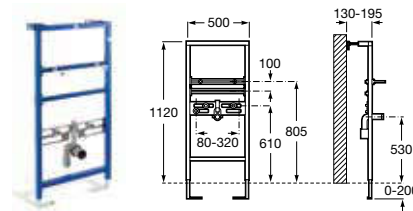

Wall-hung basin options

890093000 Pro basin support bracket **£188.38**