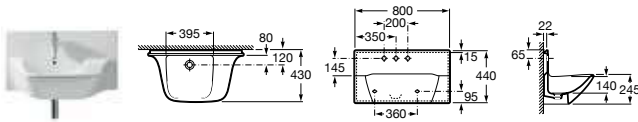

Bathroom Collections For furniture finishes, see page 176

Frontalis

327580000 Basin – 1 taphole **£660.41**