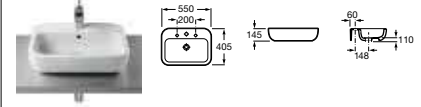

- **327653000** On countertop basin – 1 taphole **£186.05**