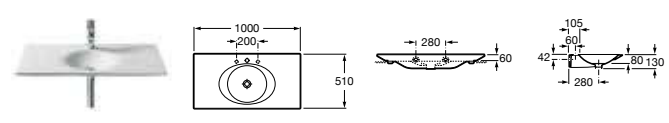

Kalahari

- 327896000** Double basin – 1 taphole per bowl **£381.57**

Kalahari

- 327897000** Basin – 1 taphole **£308.19**

Kalahari

- 327878000** Basin 800 x 490mm – 0 taphole **£248.09**
- 327878000H** Basin 800 x 490mm – 1 RH taphole **£248.09**
- 840665001** Optional front towel rail **£163.10**
- 840523001** Optional side towel rail **£58.69**
- 327874000** Basin 650 x 450mm – 0 taphole **£220.82**
- 327874000H** Basin 650 x 450mm – 1 RH taphole **£220.82**
- 32787457H** Basin 650 x 450mm – 1 RH taphole (Argenta finish) **£551.80**
- 840523001** Optional side towel rail **£58.69**