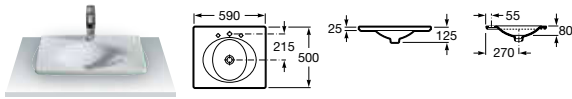

In and Under Countertop Basins

Kalahari

327894000 Basin – 1 taphole £199.84