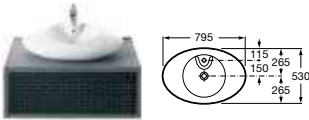

Veranda-N

327442000 Basin – 1 tap hole **£359.57**
337443000 Semi-pedestal **£242.54**

327444000 Double basin – 1 tap hole per bowl **£508.84**

327443000 Basin – 1 tap hole **£432.75**

327447000 On countertop basin – 1 tap hole **£712.35**