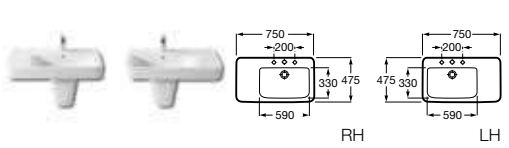

Replace ... in the product code with the code for your preferred furniture colour:

858 Matt White, **868** Matt Black, **896** Matt Red

- 32751M000** Basin 1000 x 480mm – 1 taphole **£270.61**
- 32751N000** Basin 850 x 475mm – 1 taphole **£253.70**
- 32751A000** Basin 650 x 475mm – 1 taphole **£168.90**
- 32751B000** Basin 600 x 475mm – 1 taphole **£117.99**
- 32751C000** Basin 550 x 440mm – 1 taphole **£112.75**