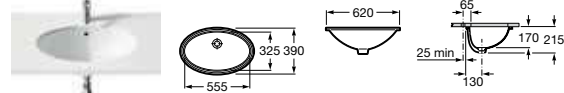

Grand Berna

327899000 Basin – 0 taphole £158.06