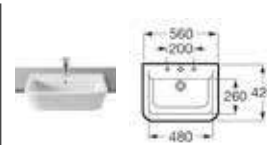

327477000 Basin 450 x 420mm – 1 taphole **£75.41**

32747K000 Basin 450 x 420mm – 0 taphole **£75.41**

337470000 Pedestal **£55.38**

337471000 Semi-pedestal **£69.52**

32747R000 Corner basin – 1 taphole **£140.22**