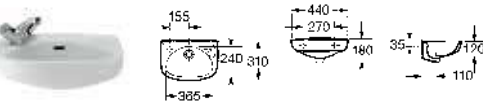

Dama-N

- 32778C000** Corner basin – 1 taphole **£157.59**

Angular

- 325200001** Corner basin – 1 taphole **£85.72**
- 328201000** Corner basin – 2 taphole **£85.72**
- 331300004** Pedestal **£40.08**

Ibis