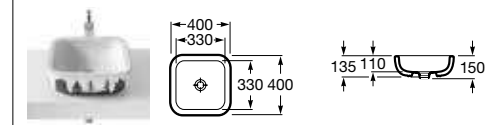

Urban

32765L00U London basin – 0 taphole **£280.08**