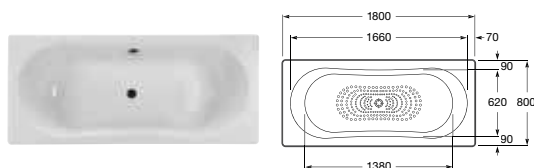

Duo Plus

210 litres

221670000 Bath with anti-slip – 0 taphole **£470.45**

221660000 Bath – 0 taphole **£457.90**

291021000 Legset **£10.23**

Legset must be ordered separately

Contesa Body Plus

194 litres