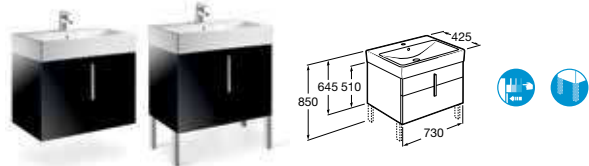

Diverta

8564610.. Unit for 750mm basin **£793.22**

816405001 Optional legs (pair) **£53.27**

Replace ... in the product code with the code for your preferred furniture colour:
06 Gloss White, **09** Oak, **20** Gloss Black