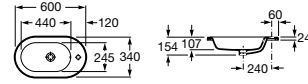

Senso

327515000 Basin – 1 taphole £177.96

Happening

327565000 Basin – 0 taphole £212.78

Meridian-N

32724E000 Basin – 1 taphole £181.41

Giralda

327465000 Basin – 1 taphole £142.91