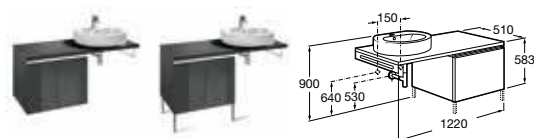

H&H

855744... Base unit with single drawer and towel rail LH **£947.23**

855743... Base unit with single drawer and towel rail RH **£947.23**

816408001 Optional legs (pair) **£53.27**

Units are compatible with the Hall 650mm, Happening 580mm and 560mm basins

Replace ... in the product code with the code for your preferred furniture colour: **035** Walnut, **034** Gloss Beige, **033** Gloss Anthracite Grey