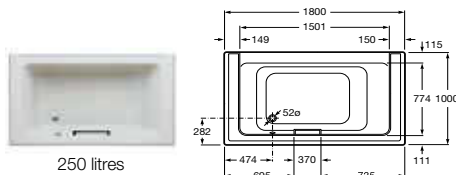

247552001 Acrylic bath with grip – 0 taphole **£1,067.80**
248087001 Acrylic bath with grip and Total system – 0 taphole (waste included) **£4,049.42**
248086001 Acrylic bath with grip and Tonic Premium system – 0 taphole (waste included) **£3,318.28**
291066000 Optional headrest **£99.22**