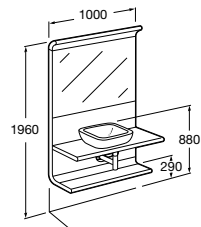

1. **855706...** Unit for 400 countertop basin **£2,917.48**
2. Replace ... in the product code with the code for your preferred colour:
   F3T Passion Red, **F4T** Oxygen Blue, **004** White, **609** Oak, **001** Wenge