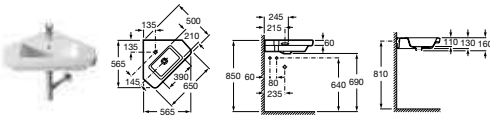

Dama-N

- **32778C000** Corner basin – 1 taphole **£157.59**