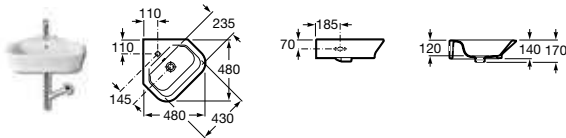

The Gap

- **32747R000** Corner basin – 1 taphole **£140.22**