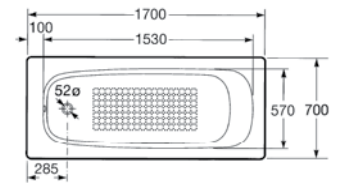

225 litres

231160000 Bath with anti-slip – 2 taphole **£418.24**
231180000 Bath – 2 taphole **£397.99**