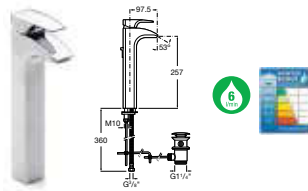

5A3450C00 Extended basin mixer with pop-up waste **£363.56**