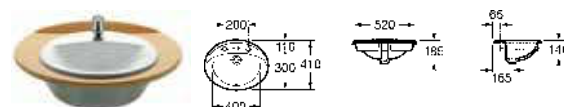

327114000 Basin – 0 taphole £176.10

Coral-N

327898000 Basin – 1 taphole £192.25

Java

327863000 Basin – 1 taphole £115.61

327864000 Basin – 2 taphole £115.61

Rodeo

327866000 Basin – 1 taphole £115.61