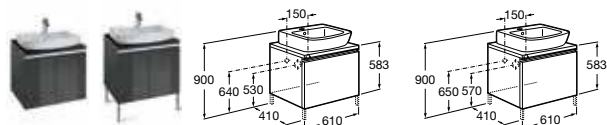

855720... Base unit with single drawer **£678.13**

816410001 Optional legs (pair) for use with Hall 520mm basin **£53.27**

816405001 Optional legs (pair) for use with Hall 450mm basin **£53.27**

Unit is compatible with the Hall 520mm and 450mm basins

Replace ... in the product code with the code for your preferred furniture colour: **035** Walnut, **034** Gloss Beige, **033** Gloss Anthracite Grey