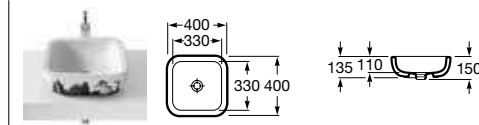

Urban

32765G00U Berlin basin – 0 taphole **£280.08**