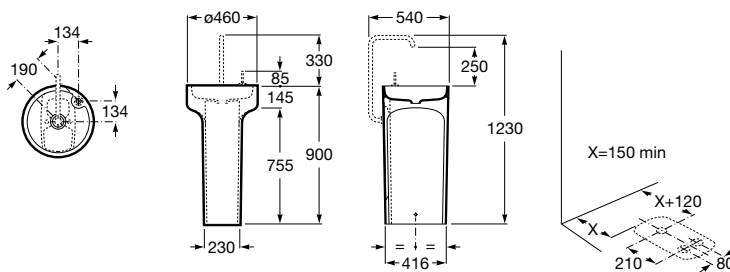

In and Under Countertop Basins

New Classical

Senso

Happening

Meridian-N

Giralda

Freestanding Basin

Amberes

893030001 Freestanding basin solution including tap £1,506.96