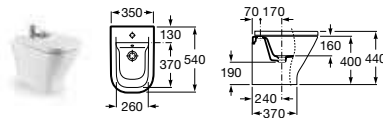

- **357477000** Bidet – 1 taphole (moulded back-to-wall) **£159.07**
- **806472004** Soft-close bidet cover **£90.20**
- **806470004** Bidet cover **£69.91**