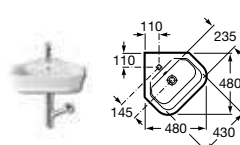

32747R000 Corner basin – 1 taphole **£140.22**