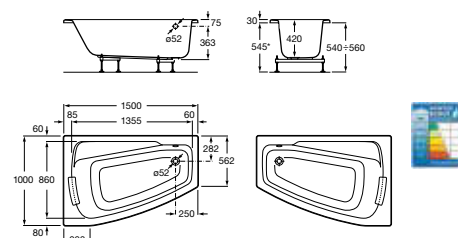

Waitara-N

RH

165 litres

248071000 LH bath – 0 taphole **£591.96**

248099001 LH bath with Total system – 0 taphole **£2,812.10**

248097001 LH bath with Tonic system – 0 taphole **£1,912.23**

248085000 RH bath – 0 taphole **£591.96**

248098001 RH bath with Total system – 0 taphole **£2,812.10**

248096001 RH bath with Tonic system – 0 taphole **£1,912.23**

259852000 LH bath panel **£456.65**

259853000 RH bath panel **£456.65**