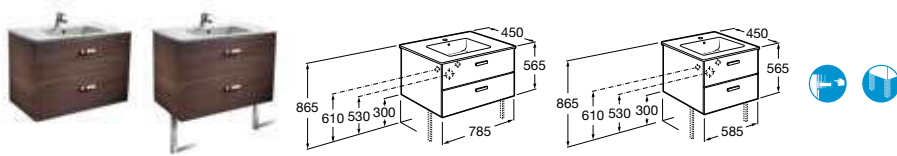

Victoria Basic Unik

855852... Basin and furniture 800mm **£322.92**

855854... Basin and furniture 600mm **£269.10**

855857... Basin and furniture 800mm with mirror and light **£376.74**

855859... Basin and furniture 600mm with mirror and light **£322.92**

816413001 Optional legs (pair) **£21.53**

Replace ... in the product code with the code for your preferred furniture colour:

201 Wenge, **222** Walnut, **806** Gloss White