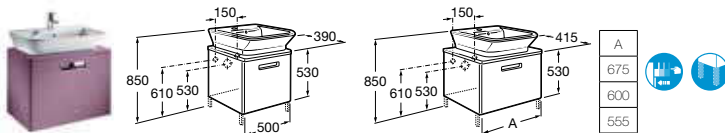

1. **856526...** Unit with drawer for 650mm basin **£473.56**
   - **856525...** Unit with drawer for 600mm basin **£426.21**
   - **856524...** Unit with drawer for 550mm basin **£378.85**
   - **856523...** Unit with drawer for 500mm basin **£343.32**
   - **816405001** Optional legs (pair) **£53.27**
2. Replace ... in the product code with the code for your preferred furniture colour: **575** Matt Beige, **576** Matt White, **577** Matt Grape