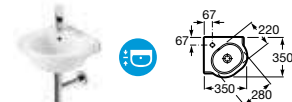

32724C000 Corner basin – 1 taphole **£95.69**