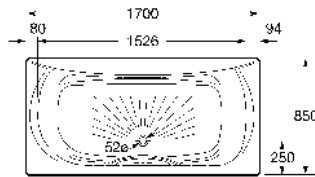

291093000
 Red leg set and chrome towel rail **£827.31**

291041001 Ash/chrome leg set **£329.58**

291094000 Eagle feet **£376.37**

291070000
 L' shaped cherry wood legs **£1,207.93**

Akira

225 litres

232570001 Bath with grip and anti-slip – 0 taphole **£936.55**
291051000 Optional headrest (white) **£80.55**