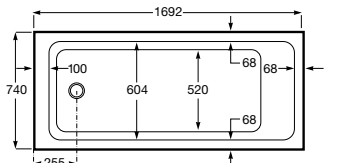

Bathroom Collections

For furniture finishes, see page 176

190 litres

165 litres

240 litres

228 litres

213 litres

024719000 Double-ended bath 1700 x 750mm – 0 taphole **£281.89**

024722000 Double-ended bath 1700 x 700mm – 0 taphole **£208.59**

024718000 Bath 1700 x 750mm – 0 taphole **£281.89**

024717000 Bath 1700 x 700mm – 0 taphole **£208.59**

024716000 Bath 1600 x 700mm – 0 taphole **£208.59**

Nexo

327640000 Basin 680 x 505mm – 1 taphole **£138.00**

327641000 Basin 600 x 475mm – 1 taphole **£112.91**

327642000 Basin 550 x 440mm – 1 taphole **£82.79**

337641000 Pedestal **£52.69**

337642000 Semi-pedestal **£81.56**

327643000 Cloakroom basin 450 x 365mm – 1 taphole **£71.51**

327645000 Cloakroom basin 405 x 275mm – 1 RH taphole **£71.51**

327649000 Asymmetrical basin LH – 1 taphole **£237.11**

327648000 Asymmetrical basin RH – 1 taphole **£237.11**

327646000
Corner basin – 1 taphole **£112.91**

342640000 WC pan – open back **£141.76**

341643000 Close-coupled cistern – 6/3 litres **£144.28**

80164A004 Soft-close seat **£81.56**

801640004 Seat **£62.72**

342642000 Compact WC pan – moulded back-to-wall **£158.07**

341645000 Compact close-coupled cistern – 6/3 litres **£163.08**

80164A004 Soft-close seat **£81.56**

801640004 Seat **£62.72**

347615000 Back-to-wall WC pan **£188.18**

80164A004 Soft-close seat **£81.56**

801640004 Seat **£62.72**

346640000 Wall-hung WC pan **£263.45**

80164A004 Soft-close seat **£81.56**

801640004 Seat **£62.72**

357640000 Bidet – 1 taphole **£144.28**

806640004 Bidet cover **£52.24**

357645000 Wall-hung bidet – 1 taphole **£200.73**

For full technical details, please see the product catalogue on our website.

Many of our products can be purchased through our online store. Please visit www.uk.roca.com for more details.

For latest prices and delivery to your door visit MyTub Ltd - www.mytub.co.uk - info@mytub.co.uk 0844 556 1818