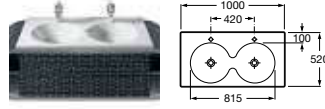

Veranda-N

327442000 Basin – 1 tap hole **£359.57**
337443000 Semi-pedestal **£242.54**

327444000 Double basin – 1 tap hole per bowl **£508.84**

327443000 Basin – 1 tap hole **£432.75**

327447000 On countertop basin – 1 tap hole **£712.35**