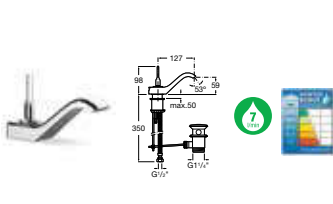

Urban LG

5A3004C00 Basin mixer with pop-up waste **£280.08**

5A3404C00 Extended basin mixer with pop-up waste **£453.96**

Element CC

5A3562C00 Wall-mounted basin mixer **£148.97**

5A6462C00 Wall-mounted bidet mixer **£148.97**