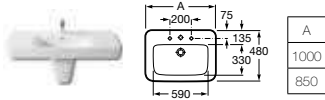

Senso Square

1. **32751M000** Basin 1000 x 480mm – 1 tap hole **£270.61**
   32751N000 Basin 850 x 480mm – 1 tap hole **£253.70**
   337513000 Pedestal **£78.84**
   337512000 Semi-pedestal **£85.72**