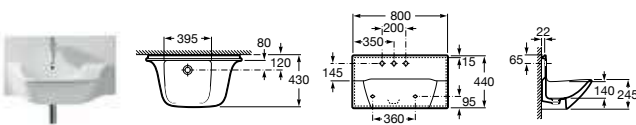

Frontalis

327580000 Basin – 1 taphole **£660.41**