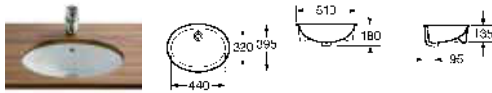

Neo Selene

322307000 Basin – 0 taphole £115.61