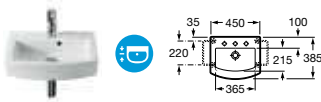

- **327624000** Cloakroom basin – 1 taphole **£112.42**
- **337620000** Pedestal **£125.59**
- **337621000** Semi-pedestal **£96.88**