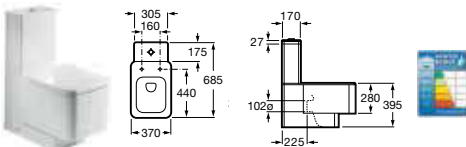

342577000 WC pan – moulded back-to-wall **£607.58**

341570000 Close-coupled cistern – 6/3 litres **£388.90**