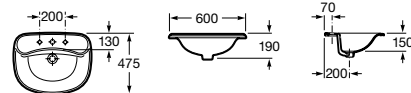

Senso

327515000 Basin – 1 taphole £177.96

Happening

327565000 Basin – 0 taphole £212.78

Meridian-N

32724E000 Basin – 1 taphole £181.41

Giralda

327465000 Basin – 1 taphole £142.91