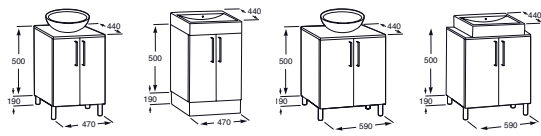

Smooth

1. **Base units for on countertop basins**
2. **856BU10..** Base unit 470mm **£294.98**
   - **856WT00..** Countertop 470mm **£65.55**
   - **856DL0300** Optional decorative leg (1) **£18.69**
   - **856NP10..** Optional plinth and plinth legs **£48.51**

- **856BU20..** Base unit 590mm **£351.33**
- **856WT10..** Countertop 590mm **£81.28**
- **856DL0300** Optional decorative leg (1) **£18.69**
- **856NP20..** Optional plinth and plinth legs **£48.51**

Replace .. in the product code with the code for your preferred furniture colour:
00 Gloss White, **MW** Medium Walnut, **DW** Dark Walnut