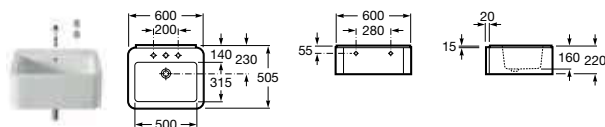

Element

- **327570000** Basin – 0 taphole **£381.57**
- **327571000** Basin – 1 taphole **£407.73**