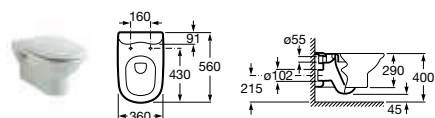

MS1100012 Screen for shower bath 1325 x 750mm **£230.67**

346467000 Wall-hung WC pan **£346.81**

801462004 Soft-close seat **£94.84**

801461004 Seat **£67.56**