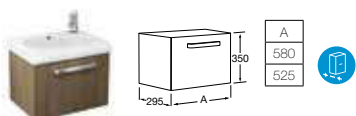

Meridian-N Compact

1. **856001M..** Unit with drawer for 600mm basin **£301.39**
   - **856003M..** Unit with drawer for 550mm basin **£290.63**
2. Replace .. in the product code with the code for your preferred furniture colour: **01** Gloss White, **06** Oak