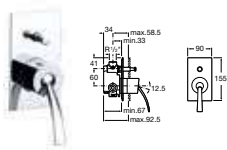

5A0646C00 Built-in bath-shower mixer **£236.45**