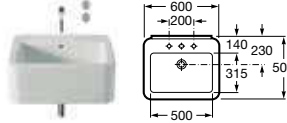

387581001
Double shelf **£176.10**

387580001
Towel rail **£190.79**

Element

327572000 On countertop basin – 0 taphole **£425.30**

327570000 Basin 600 x 515mm – 0 taphole **£381.57**

327571000 Basin 600 x 515mm – 1 taphole **£407.73**