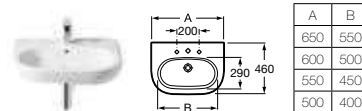

327241000 Basin 650 x 460mm – 1 taphole **£231.74**

327242000 Basin 600 x 460mm – 1 taphole **£192.56**

327243000 Basin 550 x 460mm – 1 taphole **£162.31**

327244000 Basin 500 x 460mm – 1 taphole **£137.71**

337240000 Pedestal **£92.74**

337241000 Semi-pedestal **£90.01**