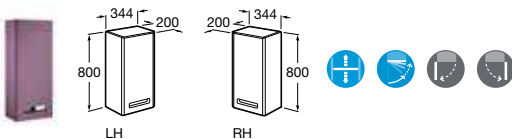

1. **856528...** Column unit LH **£405.91**
   - **856527...** Column unit RH **£405.91**
2. Replace ... in the product code with the code for your preferred furniture colour: **575** Matt Beige, **576** Matt White, **577** Matt Grape