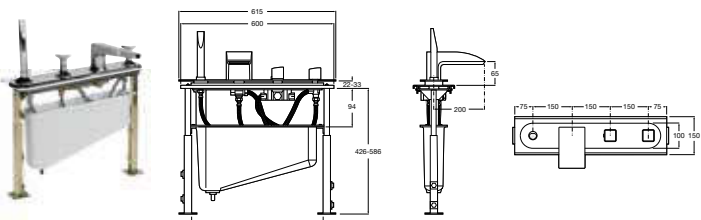

Thesis-T

5A1150C00 Wall-mounted thermostatic bath-shower mixer with kit **£424.03**

5A2850C00 Built-in thermostatic bath-shower mixer **£539.45**

5A2950C00 Built-in thermostatic bath or shower mixer **£426.54**