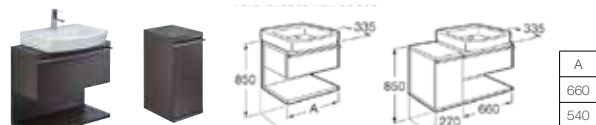

Hall

Base units for Hall 650, 520 & 450 basins

8564316.. Base unit with pull down door 660mm **£527.44**

8564326.. Base unit with pull out drawer 540mm **£559.73**

8564376.. Modular unit to complement base unit LH **£344.45**

8564366.. Modular unit to complement base unit RH **£344.45**

Replace ... in the product code with the code for your preferred furniture door colour: **01** Wenge, **11** Lined Oak

Base unit for Hall 500 cloakroom basin

8564336.. Cloakroom base unit with pull down door **£387.50**

Replace ... in the product code with the code for your preferred furniture door colour: **01** Wenge, **11** Lined Oak