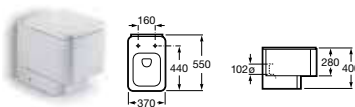

347577000 Back-to-wall WC pan **£511.27**

801572004 Soft-close seat **£156.35**