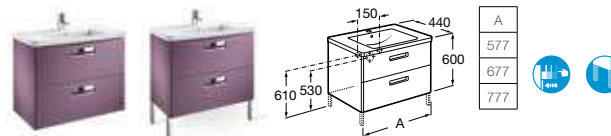

The Gap Unik

855712... Basin and furniture 800mm **£614.50**

855711... Basin and furniture 700mm **£569.40**

855710... Basin and furniture 600mm **£535.57**

855T12... Basin, furniture and Targa basin mixer 800mm **£709.22**

855T11... Basin, furniture and Targa basin mixer 700mm **£664.11**

855T10... Basin, furniture and Targa basin mixer 600mm **£619.02**

816405001 Optional legs (pair) **£53.27**

Replace ... in the product code with the code for your preferred furniture colour:
575 Matt Beige, **576** Matt White, **577** Matt Grape