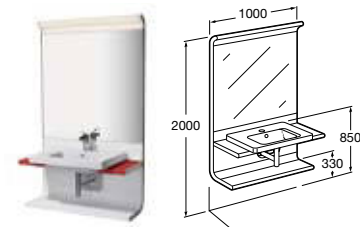

1. **855703...** Unit for 800, 700 and 600 basins **£2,917.48**
2. Replace ... in the product code with the code for your preferred colour:
   F3T Passion Red, **F4T** Oxygen Blue, **004** White, **609** Oak, **001** Wenge