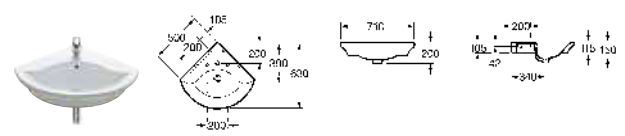

Giralda

327468000 Corner basin – 1 taphole **£158.63**