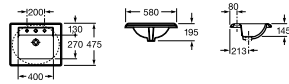

In and Under Countertop Basins

New Classical

327495000 Basin – 1 taphole £283.17