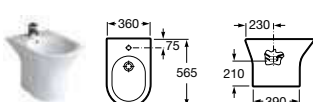

80164A004 Soft-close seat **£81.56**

801640004 Seat **£62.72**

346640000 Wall-hung WC pan **£263.45**

80164A004 Soft-close seat **£81.56**

801640004 Seat **£62.72**

357640000 Bidet – 1 taphole **£144.28**

806640004 Bidet cover **£52.24**