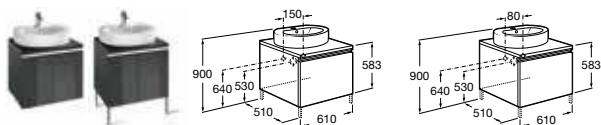

855721... Base unit with single drawer **£721.19**

816408001 Optional legs (pair) **£53.27**

Unit is compatible with the Hall 550mm, Happening 580mm and 560mm basins

Replace ... in the product code with the code for your preferred furniture colour: **035** Walnut, **034** Gloss Beige, **033** Gloss Anthracite Grey