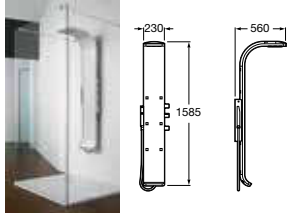

Hydromassage Columns

Flat

2H0393000 Flat **£2,003.05**