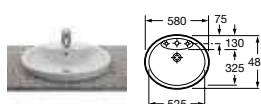

327515000 In countertop basin – 1 taphole **£177.96**