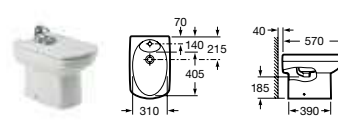

- **357514000** Bidet – 1 taphole **£197.44**
- **806510004** Bidet cover **£79.25**