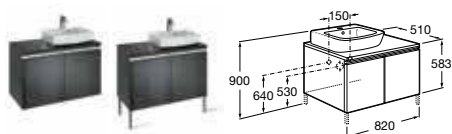

855730... Base unit with double drawer LH **£1,237.86**

855729... Base unit with double drawer RH **£1,237.86**

816408001 Optional legs (pair) **£53.27**

Units are compatible with the Hall 650mm, Happening 580mm and 560mm basins

Replace ... in the product code with the code for your preferred furniture colour: **035** Walnut, **034** Gloss Beige, **033** Gloss Anthracite Grey