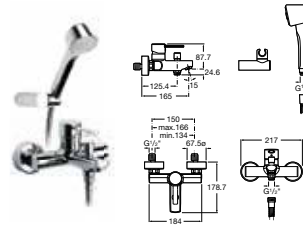

5A0160C00 Wall-mounted bath-shower mixer with kit **£168.28**