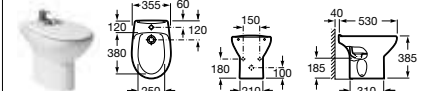

- **355394000** Bidet – 1 taphole **£123.40**
- **806390004** Bidet cover **£48.05**