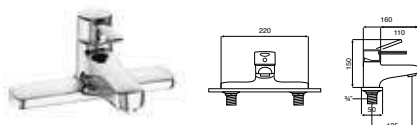

5A1960C00 Deck-mounted bath filler **£213.53**