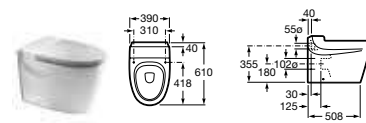

- 327655000** On countertop basin – 0 taphole **£262.58**

- 327653000** On countertop basin – 1 taphole **£186.05**

- 327654000** On countertop basin – 0 taphole **£163.37**

- 342657000** WC pan – moulded back-to-wall **£455.12**
 - 341650000** Close-coupled cistern – 6/3 litres **£274.25**
 - 80165A...** Cushioned cistern front (colours) **£180.89**
 - 801652...** Cushioned soft-close seat (colours) **£210.06**
 - 80165A004** Lacquered cistern front (white) **£180.89**
 - 801652004** Lacquered soft-close seat (white) **£175.04**
- Replace ... in the product code with the code for your preferred colour:
F1T Silver Grey, **F2T** Street Grey, **F3T** Passion Red, **F4T** Oxygen Blue