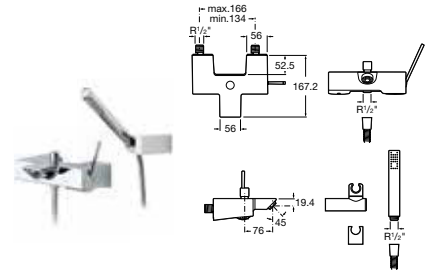

5A4747C00
Wall-mounted basin mixer **£495.85**

5A6047C00
Bidet mixer with pop-up waste **£379.17**

5A0147C00
Wall-mounted bath-shower mixer with kit **£510.13**