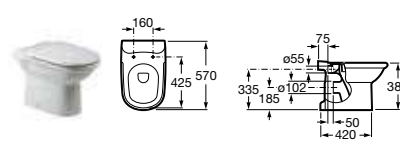

347465000 Back-to-wall WC pan **£211.72**

801462004 Soft-close seat **£94.84**

801461004 Seat **£67.56**