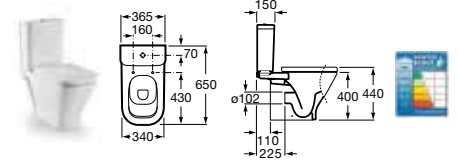

- **342477000 ECO** WC pan – open back **£146.11**
- **34147C000 ECO** Close-coupled cistern – 4.5/3 litres **£153.17**
- **801472004** Soft-close seat **£87.19**
- **801470004** Seat **£65.99**