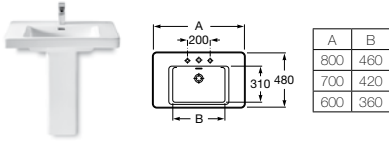

Bathroom Collections

For furniture finishes, see page 176

Khroma

- **327650000** Basin 800 x 480mm – 1 taphole **£320.93**
- **327651000** Basin 700 x 480mm – 1 taphole **£297.60**
- **327652000** Basin 600 x 480mm – 1 taphole **£268.41**
- **337650000** Pedestal **£140.04**
- **337652000** Semi-pedestal **£163.37**