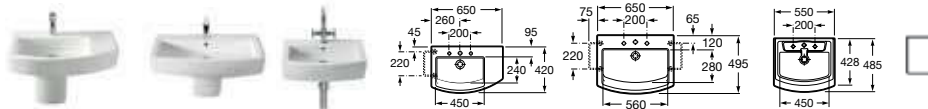

- **327620000** Asymmetrical basin 650 x 420mm – 1 taphole **£271.50**
- **327621000** Basin 650 x 495mm – 1 taphole **£271.50**
- **327881000** Basin 550 x 485mm – 1 taphole **£238.99**
- **337620000** Pedestal **£125.59**
- **337621000** Semi-pedestal **£96.88**

- **327882000** On countertop basin – 0 taphole **£228.62**
- **327882CT0** On countertop basin – 1 taphole **£228.62**

- **325883000** Cloakroom basin – 0 taphole **£112.42**
- **325883LH0** Cloakroom basin – 1 LH taphole **£112.42**
- **325883RH0** Cloakroom basin – 1 RH taphole **£112.42**

- **327624000** Cloakroom basin – 1 taphole **£112.42**
- **337620000** Pedestal **£125.59**
- **337621000** Semi-pedestal **£96.88**