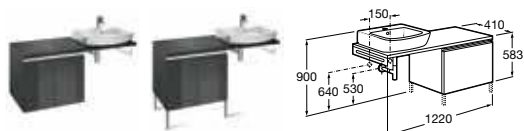

855740... Base unit with single drawer and towel rail LH **£904.18**

855739... Base unit with single drawer and towel rail RH **£904.18**

816410001 Optional legs (pair) for use with Hall 520mm basin **£53.27**

816405001 Optional legs (pair) for use with Hall 450mm basin **£53.27**

Units are compatible with the Hall 520mm and 450mm basins

Replace ... in the product code with the code for your preferred furniture colour: **035** Walnut, **034** Gloss Beige, **033** Gloss Anthracite Grey