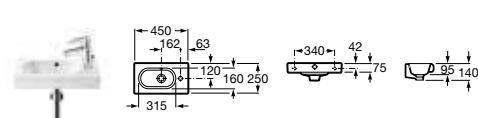

Meridian-N Compact

- **327248000** Cloakroom basin – 1 RH taphole **£110.87**