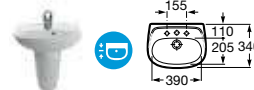

- **325314005** Cloakroom basin 450 x 340mm – 1 taphole **£58.47**
- **325315000** Cloakroom basin 450 x 340mm – 2 taphole **£58.47**
- **335323005** Semi-pedestal **£61.04**