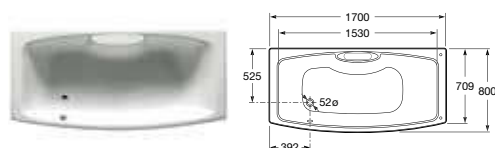

- 210 litres
- **247902000** Bath – 0 taphole **£460.97**
- **248067001** Bath with Total system – 0 taphole (waste included) **£2,924.58**
- **248066001** Bath with Tonic system – 0 taphole (waste included) **£1,637.25**
- **247W06000** Bath with Glow system – 0 taphole **£1,730.71**
- **259643000** Front panel **£175.41**
- **259644000** End panel **£89.06**