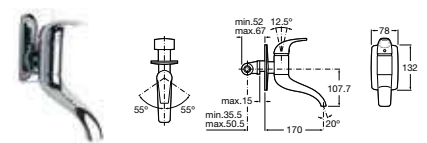

5A1057C00 Bath mixer with swivel spout **£389.53**