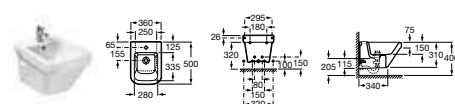

357786000 Compact wall-hung bidet – 1 taphole **£326.04**