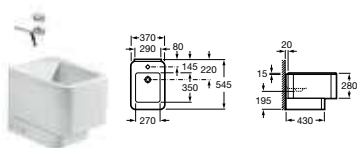

801572004 Soft-close seat **£156.35**

357574000 Bidet – 0 taphole **£319.94**

357577000 Bidet – 1 taphole **£319.94**