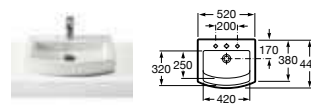

- **327882000** On countertop basin – 0 taphole **£228.62**
- **327882CT0** On countertop basin – 1 taphole **£228.62**