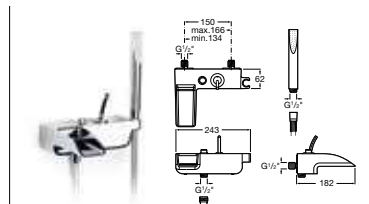

Evol

5A3049C00
Basin mixer with pop-up waste **£430.62**

5A3449C00 Extended basin mixer with pop-up waste **£559.00**

5A4749C00 Wall-mounted basin mixer **£500.65**

5A0149C00 Wall-mounted bath-shower mixer with kit **£664.02**