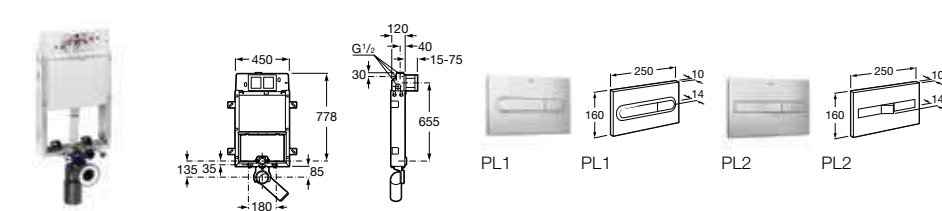

Wall-hung WC options

890090100 Basic WC bracket with concealed cistern **£163.02**

890095001 Operating panel (PL1) – polished chrome **£54.34**

890095002 Operating panel (PL1) – matt chrome **£54.34**

890096001 Operating panel (PL2) – polished chrome **£65.21**

890096002 Operating panel (PL2) – matt chrome **£65.21**