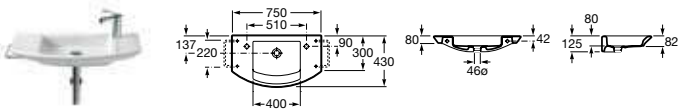

Wall-Hung Basins

Mohave

327889000 Basin – 0 taphole **£334.50**