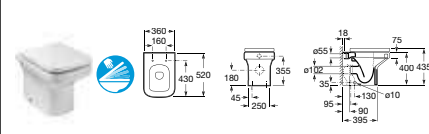

812233000 Mirror 450 x 900mm **£81.52**

347787000 Back-to-wall WC pan **£239.10**

801782004 Soft-close seat **£104.33**

801780004 Seat **£86.94**