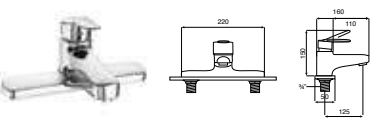

5A1925C00 Deck-mounted bath filler **£157.55**