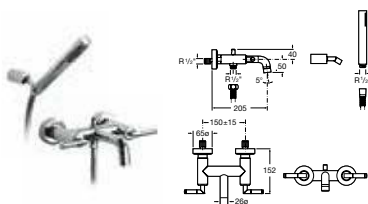

5A3051C00 Basin mixer with pop-up waste **£237.06**

5A4451C00 Deck-mounted basin mixer with pop-up waste **£346.30**

5A4751C00 Wall-mounted basin mixer **£255.68**

5A6051C00 Bidet mixer with pop-up waste **£237.06**