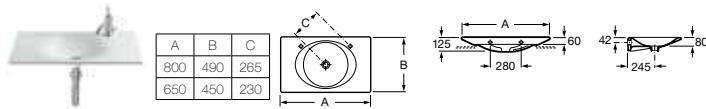

Kalahari

- 327896000** Double basin – 1 taphole per bowl **£381.57**

Kalahari

- 327897000** Basin – 1 taphole **£308.19**

Kalahari

- 327878000** Basin 800 x 490mm – 0 taphole **£248.09**
- 327878000H** Basin 800 x 490mm – 1 RH taphole **£248.09**
- 840665001** Optional front towel rail **£163.10**
- 840523001** Optional side towel rail **£58.69**
- 327874000** Basin 650 x 450mm – 0 taphole **£220.82**
- 327874000H** Basin 650 x 450mm – 1 RH taphole **£220.82**
- 32787457H** Basin 650 x 450mm – 1 RH taphole (Argenta finish) **£551.80**
- 840523001** Optional side towel rail **£58.69**