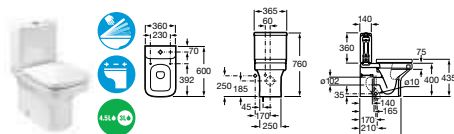

812233000 Mirror 450 x 900mm **£81.52**

34278W000 ECO WC pan – moulded back-to-wall **£217.36**

34178C000 ECO Close-coupled shell cistern – 4.5/3 litres **£190.20**

80178C004 Soft-close seat **£104.33**