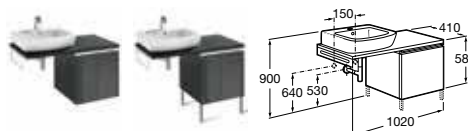

855732... Base unit with single drawer and towel rail LH **£861.12**

855731... Base unit with single drawer and towel rail RH **£861.12**

816410001 Optional legs (pair) for use with Hall 520mm basin **£53.27**

816405001 Optional legs (pair) for use with Hall 450mm basin **£53.27**

Units are compatible with the Hall 520mm and 450mm basins

Replace ... in the product code with the code for your preferred furniture colour: **035** Walnut, **034** Gloss Beige, **033** Gloss Anthracite Grey