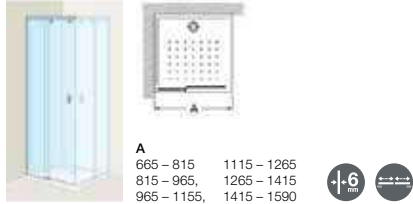

Screens

Glass thickness

90° Opening

180° Opening

Sliding door

Reversible

Fusion Shower Screens

Fusion L2 (combine with another L2)

- **M350.7012**
  Single sliding door and infill panel 700mm **£539.45**
- **M350.7512**
  Single sliding door and infill panel 750mm **£551.99**
- **M350.8012**
  Single sliding door and infill panel 800mm **£564.53**
- **M350.9012**
  Single sliding door and infill panel 900mm **£620.98**
- **M350.0012**
  Single sliding door and infill panel 1000mm **£702.53**
- **M350.2012**
  Single sliding door and infill panel 1200mm **£750.19**
- **M350.4012**
  Single sliding door and infill panel 1400mm **£834.27**