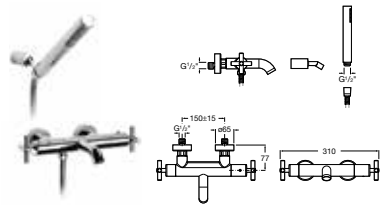

Loft-T LG

5A1143C00 Wall-mounted thermostatic bath-shower mixer with kit **£447.97**