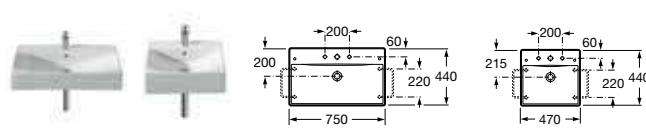

327110000 Basin 750 x 440mm – 1 tap hole **£247.30**

327111000 Basin 470 x 440mm – 1 tap hole **£181.11**