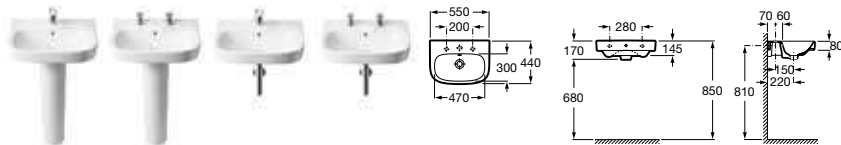

Senso Compact

- 327514000** Cloakroom basin with integrated semi-pedestal – 1 taphole **£180.56**

Forum

32788A000 Basin – 0 taphole **£359.55**

840550000 Optional stainless steel paper bin **£205.44**

Victoria Plus