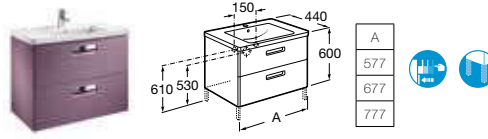

1. **855712...** Basin and furniture 800mm **£614.50**
   - **855711...** Basin and furniture 700mm **£569.40**
   - **855710...** Basin and furniture 600mm **£535.57**
   - **855T12...** Basin, furniture and Targa basin mixer 800mm **£709.22**
   - **855T11...** Basin, furniture and Targa basin mixer 700mm **£664.11**
   - **855T10...** Basin, furniture and Targa basin mixer 600mm **£619.02**
   - **816405001** Optional legs (pair) **£53.27**
2. Replace ... in the product code with the code for your preferred furniture colour: **575** Matt Beige, **576** Matt White, **577** Matt Grape