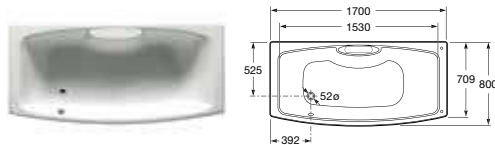

Senso

210 litres

247902000 Bath – 0 taphole **£460.97**

248067001 Bath with Total system – 0 taphole (waste included) **£2,924.58**

248066001 Bath with Tonic system – 0 taphole (waste included) **£1,687.25**

247W06000 Bath with Glow system – 0 taphole **£1,730.71**

259643000 Front panel **£175.41**

259644000 End panel **£89.06**