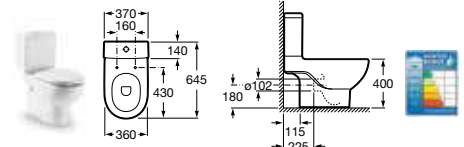

337241000 Semi-pedestal **£90.01**

342247000 ECO WC pan – open back **£242.77**

34124C000 ECO Close-coupled cistern – 4.5/3 litres **£212.77**

8012A2004 Soft-close seat **£105.02**

8012A0004 Seat **£77.75**