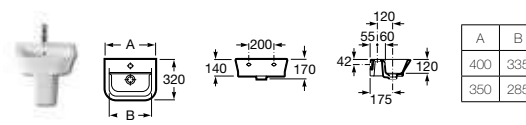

The Gap

- **327478000** Cloakroom basin 400 x 320mm – 1 taphole **£61.27**
- **327479000** Cloakroom basin 350 x 320mm – 1 taphole **£61.27**
- **337472000** Semi-pedestal **£49.48**