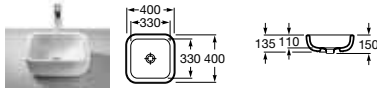

- **327654000** On countertop basin – 0 taphole **£163.37**