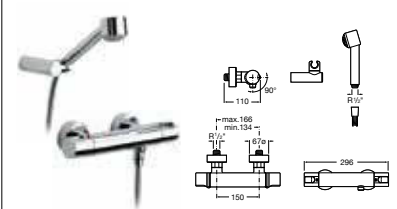

5A1346C00 Wall-mounted thermostatic shower mixer with kit **£306.56**