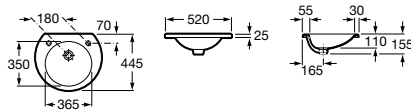

Senso

327515000 Basin – 1 taphole £177.96

Happening

327565000 Basin – 0 taphole £212.78

Meridian-N

32724E000 Basin – 1 taphole £181.41

Giralda

327465000 Basin – 1 taphole £142.91