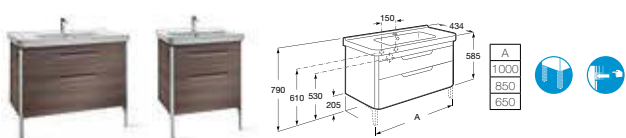

Dama-N

1. **856610...** Unit with 2 drawers for 1000mm basin **£841.78**
   - **856611...** Unit with 2 drawers for 850mm basin **£764.24**
   - **856613...** Unit with 2 drawers for 650mm basin **£708.86**
   - **816560002** Optional legs (pair) – 205mm **£67.57**
   - **858A55000** Optional organiser box 200 x 100 x 70mm **£16.15**
2. Replace ... in the product code with the code for your preferred furniture colour: **148** Light Textured Wood (Veta), **149** Khaki, **150** Dark Textured Wood (Mood Tekka), **576** Matt White