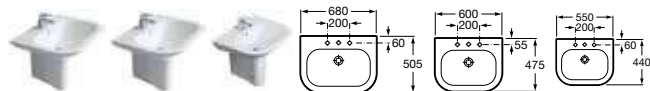

Nexo

327640000 Basin 680 x 505mm – 1 taphole **£138.00**

327641000 Basin 600 x 475mm – 1 taphole **£112.91**

327642000 Basin 550 x 440mm – 1 taphole **£82.79**

337641000 Pedestal **£52.69**

337642000 Semi-pedestal **£81.56**