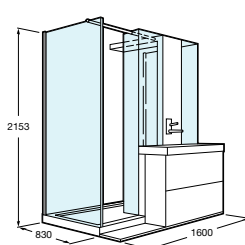

Showerbasin

Showerbasin (central)