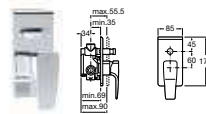

5A0650C00 Built-in bath-shower mixer **£220.74**