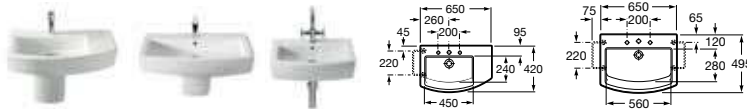

Hall

327620000 Asymmetrical basin 650 x 420mm – 1 taphole **£261.06**

327621000 Basin 650 x 495mm – 1 taphole **£261.06**

327881000 Basin 550 x 485mm – 1 taphole **£229.80**

337620000 Pedestal **£120.76**

337621000 Semi-pedestal **£93.15**