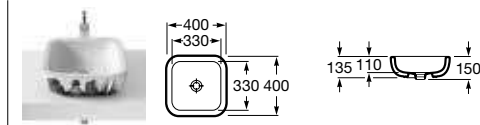

Countertop Basins

Urban

32765S00U Barcelona basin – 0 taphole **£280.08**