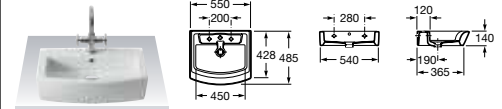

Hall

327881000 Basin – 1 taphole **£238.99**