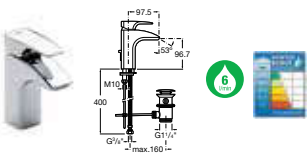

Thesis

5A3050C00 Basin mixer with pop-up waste **£255.80**