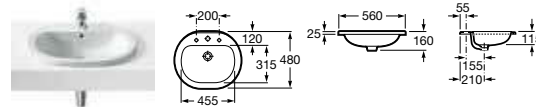

327114000 Basin – 0 taphole £176.10

Coral-N

327898000 Basin – 1 taphole £192.25

Java

327863000 Basin – 1 taphole £115.61

327864000 Basin – 2 taphole £115.61

Rodeo

327866000 Basin – 1 taphole £115.61