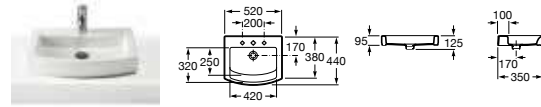

Hall

327882000 Basin – 0 taphole **£228.62**

327882CT0 Basin – 1 taphole **£228.62**