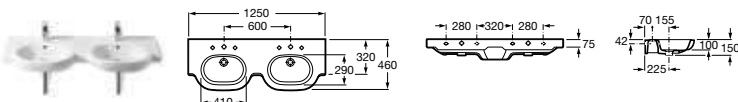

Meridian-N

32724A000 Double basin – 1 taphole per bowl **£326.76**

337240000 Pedestal **£92.74**

337241000 Semi-pedestal **£90.01**

Meridian-N

32724B000 Basin 1000 x 460mm – 1 taphole **£291.75**

32724D000 Basin 850 x 460mm – 1 taphole **£268.41**