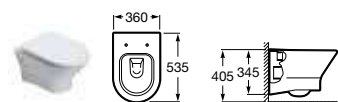

346640000 Wall-hung WC pan **£263.45**

80164A004 Soft-close seat **£81.56**

801640004 Seat **£62.72**