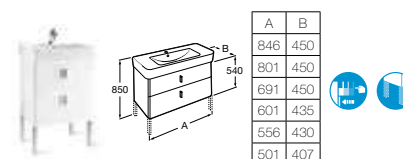

856596... Unit with 2 drawers for 1000mm basin **£760.76**

856595... Unit with 2 drawers for 850mm basin **£706.42**

856597... Unit with 2 drawers for 750mm LH basin **£652.08**

856594... Unit with 2 drawers for 750mm RH basin **£652.08**

856593... Unit with 2 drawers for 650mm basin **£597.74**

856592... Unit with 2 drawers for 600mm basin **£543.40**

856591... Unit with 2 drawers for 550mm basin **£489.06**

816405001 Optional legs (pair) **£53.27**

Replace ... in the product code with the code for your preferred furniture colour: **858** Matt White,

868 Matt Black, **896** Matt Red