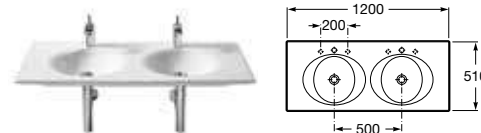

327896000 Double basin – 1 taphole per bowl **£381.57**