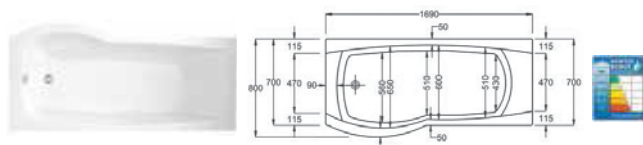

801462004 Soft-close seat **£94.84**

801461004 Seat **£67.56**

347465000 Back-to-wall WC pan **£211.72**

801462004 Soft-close seat **£94.84**

801461004 Seat **£67.56**

195 litres

1235L2000 Shower bath with anti-slip LH – 0 taphole **£413.85**