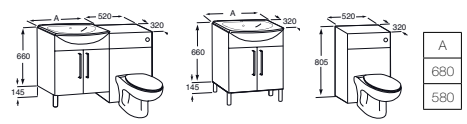

1. **Back-to-wall and semi-recessed units – only available in Gloss White**
2. **856BT1000** Back-to-wall WC unit 520mm including cistern **£393.30**
   - **856SU1000** Semi-recessed basin unit 580mm with plinth **£327.75**
   - **856WT3000** Countertop 1100mm for both units combined **£104.88**
   - **856WT5200** Countertop 520mm for WC unit **£39.33**
   - **856WT6000** Countertop 580mm for basin unit **£72.10**
   - **856DL1300** Optional decorative leg (1) **£18.03**

- **856BT1000** Back-to-wall WC unit 520mm including cistern **£393.30**
- **856SU2000** Semi-recessed basin unit 680mm with plinth **£360.52**
- **856WT4000** Countertop 1200mm for both units combined **£112.75**
- **856WT5200** Countertop 520mm for WC unit **£39.33**
- **856WT7000** Countertop 680mm for basin unit **£74.73**
- **856DL1300** Optional decorative leg (1) **£18.03**