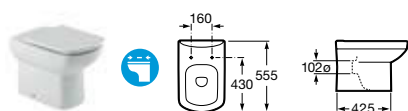

- **347517000** Back-to-wall WC pan **£231.20**
- **801512004** Soft-close seat **£98.73**
- **801511004** Seat **£79.25**