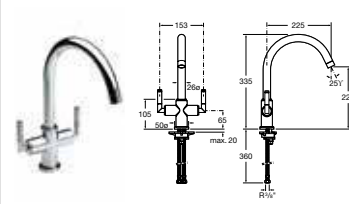

5A8451C00 Kitchen mixer with swivel spout **£335.43**