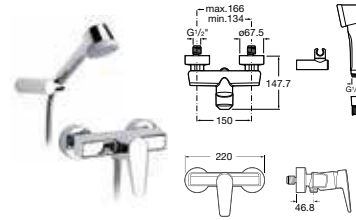

5A2031C00 Wall-mounted shower mixer with kit **£186.98**