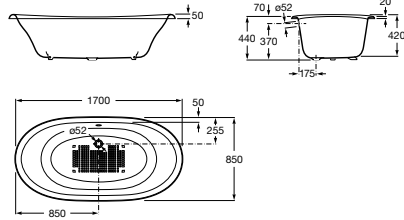

Cast Iron Baths

Eliptico

222 litres

233650007 Freestanding bath with anti-slip – white exterior **£1,442.70**
506403400 Exposed waste and overflow fitting **£269.79**