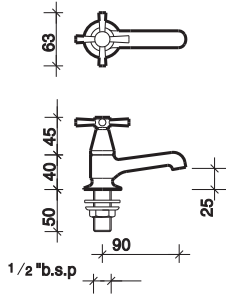

# rival

rival tap bodies and handles are supplied as a complete item  
**applications** Commercial, Domestic, Hotels and Leisure.

Basin pillar tap

**basin pillar tap**  
 1/2" pillar taps (pair)

**RL5205CP**

**approvals:** W.R.A.S.  
**finish:** Chrome plated CP.

Bath pillar tap

**bath pillar tap**  
 3/4" pillar taps (pair)

**RL5215CP**

**approvals:** W.R.A.S.  
**finish:** Chrome plated CP.

Basin monobloc

**basin monobloc swivel spout**  
 Monobloc, complete with  
 pop up waste

**RL5526CP**

**approvals:** W.R.A.S.  
**finish:** Chrome plated CP.

All measurements shown are in millimetres. drawing sizes are not to scale.  
**to specify/order:** Please use the 8 character reference shown above.