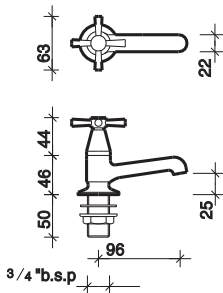

# rival

rival tap bodies and handles are supplied as a complete item  
**applications** Commercial, Domestic, Hotels and Leisure.

Basin pillar tap

**basin pillar tap**  
 1/2" pillar taps (pair)

**RL5205CP**

**approvals:** W.R.A.S.  
**finish:** Chrome plated CP.

Bath pillar tap

**bath pillar tap**  
 3/4" pillar taps (pair)

**RL5215CP**

**approvals:** W.R.A.S.  
**finish:** Chrome plated CP.

Basin monobloc

**basin monobloc swivel spout**  
 Monobloc, complete with  
 pop up waste

**RL5526CP**

**approvals:** W.R.A.S.  
**finish:** Chrome plated CP.

All measurements shown are in millimetres. drawing sizes are not to scale.  
**to specify/order:** Please use the 8 character reference shown above.