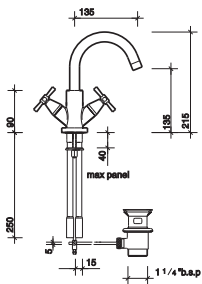

**approvals:** W.R.A.S.  
**finish:** Chrome plated CP.

Bath pillar tap

**bath pillar tap**  
 3/4" pillar taps (pair)

**RL5215CP**

**approvals:** W.R.A.S.  
**finish:** Chrome plated CP.

Basin monobloc

**basin monobloc swivel spout**  
 Monobloc, complete with  
 pop up waste

**RL5526CP**

**approvals:** W.R.A.S.  
**finish:** Chrome plated CP.

All measurements shown are in millimetres. drawing sizes are not to scale.  
**to specify/order:** Please use the 8 character reference shown above.