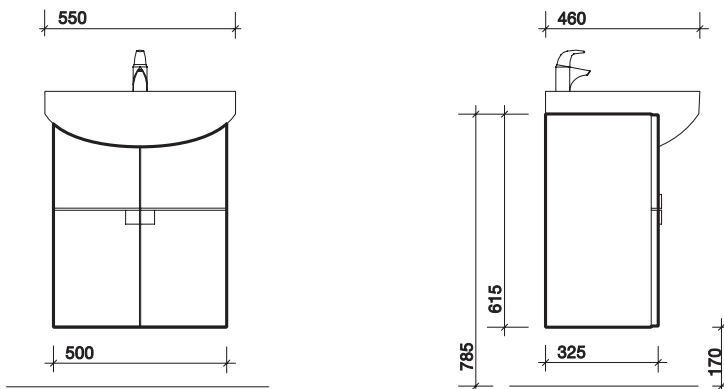

refresh square 550 basin/furniture set

co-ordinating refresh square range

Refresh 550mm basin/furniture set

to specify/order:

Please use the eight character reference shown below.

washbasin & furniture set

Basin & furniture set
550 x 460mm, furniture basin, 1 tap hole,
with underbasin furniture **RS0109WH**

wall bolts

Bolts for wall fixing **SR1018XX**

recommended brassware

Aquations

Logics

Radius

Siron

all measurements shown are in millimetres. drawing sizes are not to scale.

Lawton Road, Alsager, Stoke-on-Trent ST7 2DF, UK
Tel: +44(0) 1270 879777 Fax: +44(0) 1270 873864
www.twyfordbathrooms.com UK Technical Helpline Tel: 0870 840 0437 Fax: 0870 840 0438