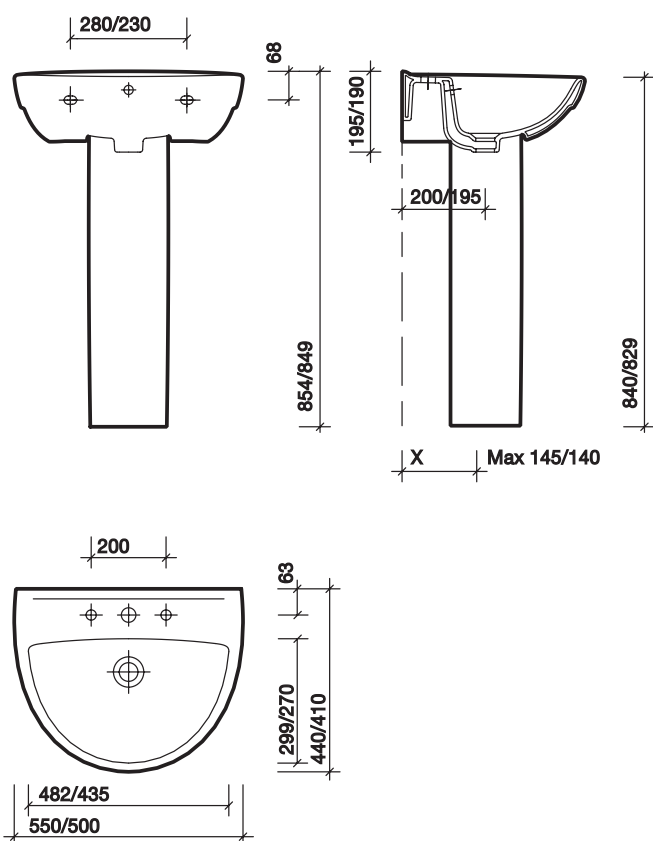

refresh 550,500

refresh collection
design integrity throughout all washbasins
crisp contemporary design

Refresh 550 x 440mm basin and pedestal

all measurements shown are in millimetres. drawing sizes are not to scale.

to specify/order:

Please use the eight character reference shown below.

washbasin

Pedestal or wall fixing 550 x 440mm:

1 centre tap hole **RE4221WH**
2 tap holes **RE4222WH**

Pedestal or wall fixing 500 x 410mm:

1 centre tap hole **RE4121WH**
2 tap holes **RE4122WH**

pedestal

Pedestal **RE4910WH**

fixings

Wall bolts (pair) **SR1018XX**
Plasterboard fixings **SR1031XX**

semi-pedestal

Semi-pedestal **RE4970WH**

recommended brassware

Total Install® pack

Basin brackets fit basin sizes: 550, 600 & 650mm

TI1967XX

**X = Maximum distance from wall
to centre of waste pipe (Std 1^{1/4}")
at floor level.**