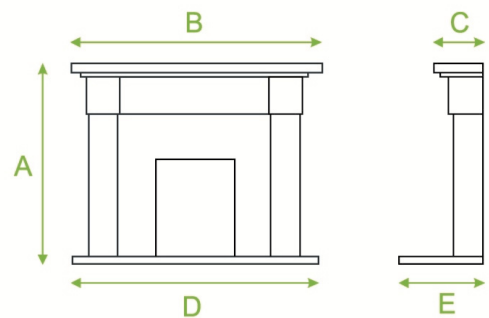

ROBINSON WILLEY

Cosgrove cherry with Classic II electric brass

Features

- Choice of 1kW & 2kW heat output
- Available in petite and 21" options
- LED lights - expected lifespan of 50,000 hours
- 100% efficient at point of use
- Side positioned heat controls
- Thermostat and overheat safety cut-out
- Quick fit kettle connection with 3m of white cable
- One piece coal bed (no loose coals)
- Available in Cherry, Maple and Oak finish
- BEAB and CE Approved

Please note that the Cosgrove surround does not come complete with fire – it is available as a mix & match option.

Model	A	B	C	D	E
Cosgrove Petite	1085mm	1052mm	195mm	1052mm	350mm
Cosgrove Standard	1085mm	1211mm	195mm	1218mm	350mm
Cosgrove 21"	1085mm	1211mm	195mm	1218mm	508mm