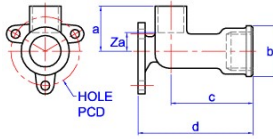

Backplate elbow. As YP15 but with extended nose and circular backplate.

GENERAL INFORMATION

Size	Pattern No.	Box Qty	Code	Barcode	Price (£) ex VAT
15mm x 1/2"	YP15LN	5	08377	5022050083777	£26.68

DIMENSIONS (mm)

Code	Description	a	b	c	d	PCD	Za
08377	15mm x 1/2" YP15LN	24	30	51	70	35	11

PRESSURE & TEMPERATURE

YORKSHIRE POTABLE PERFORMANCE WHEN CORRECTLY ASSEMBLED WITH COPPER TUBE TO BS EN 1057

Service temperature

Size	-40° C (Min)	30° C	65° C	110° C (Max)
6mm to 54mm	16 bar	16 bar	10 bar	6 bar
67mm	10 bar	10 bar	6 bar	4 bar

GUARANTEE

Pegler Yorkshire 25 Year Guarantee - Terms and Conditions

Products are subject to a 25 year guarantee that is between Pegler Yorkshire and the final purchaser of the product.