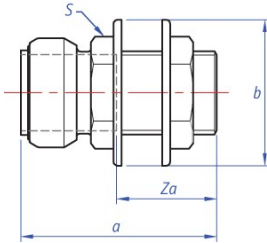

Tank connector. push-fit x BSP parallel male thread with backnut.

GENERAL INFORMATION

| Size | Pattern No. | Box Qty | Code | Barcode | Price (£) ex VAT |
|-------------|-------------|---------|-------|---------------|------------------|
| 15mm x 1/2" | T5 | 5 | 45390 | 5022050003416 | £6.89 |
| 22mm x 3/4" | T5 | 5 | 45394 | 5022050003539 | £8.69 |
| 28mm x 1" | T5 | 2 | 45396 | 5022050003560 | £20.48 |

DIMENSIONS (mm)

| Code | Description | a | b | Za | s |
|-------|----------------|----|----|----|----|
| 45390 | 15mm x 1/2" T5 | 49 | 35 | 25 | 22 |
| 45394 | 22mm x 3/4" T5 | 53 | 42 | 24 | 28 |
| 45396 | 28mm x 1" T5 | 56 | 48 | 24 | 32 |