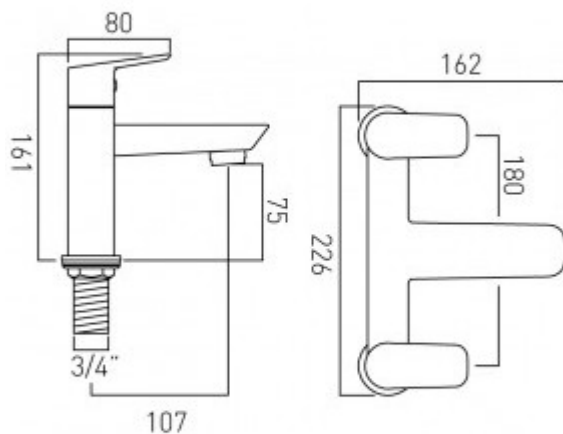

technical drawing

description:

2 hole bath filler
deck mounted
cold ceramic cartridge ION-VALVE/CD/CL-3/4
hot ceramic cartridge ION-VALVE/CD/HT-3/4
2 x 3/4" fitted tails
deck mount drill hole diameter 28-30mm