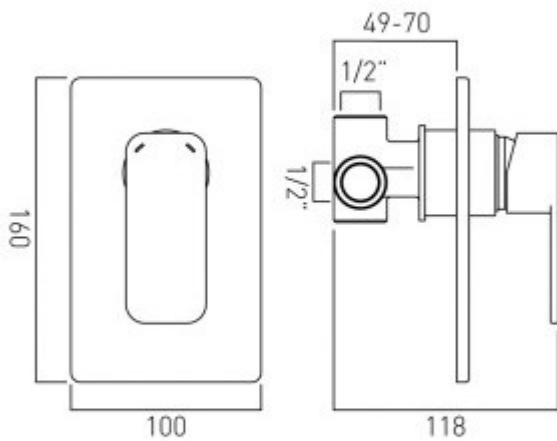

technical drawing

description:

concealed shower valve
single lever
wall mounted
ceramic cartridge CAR-K35A
2 x 1/2" female inlets
1 x 1/2" female outlet
min-max wall mount 49-70mm
optimum installation depth 60mm