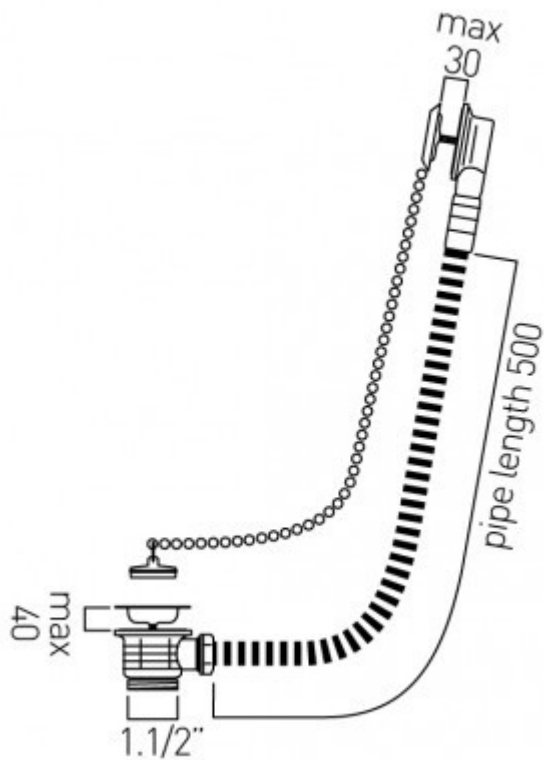

**Technical sheet:**  
PEX-KITB-STOW-C/P

technical drawing

description:

stowaway bath waste, metal plug and chain

1.1/2" x 15mm threaded connection

finishes:

chrome

guarantee: