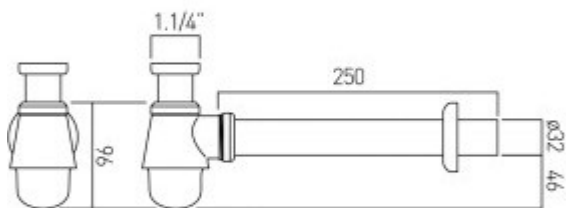

technical drawing

description:

bidet bottle trap
32mm x 250mm pipe connections
min-max vertical adjustment 50-100mm to outlet centre

finishes:

chrome

guarantee:

12 year guarantee

VADO wedmore road cheddar somerset england bs27 3eb