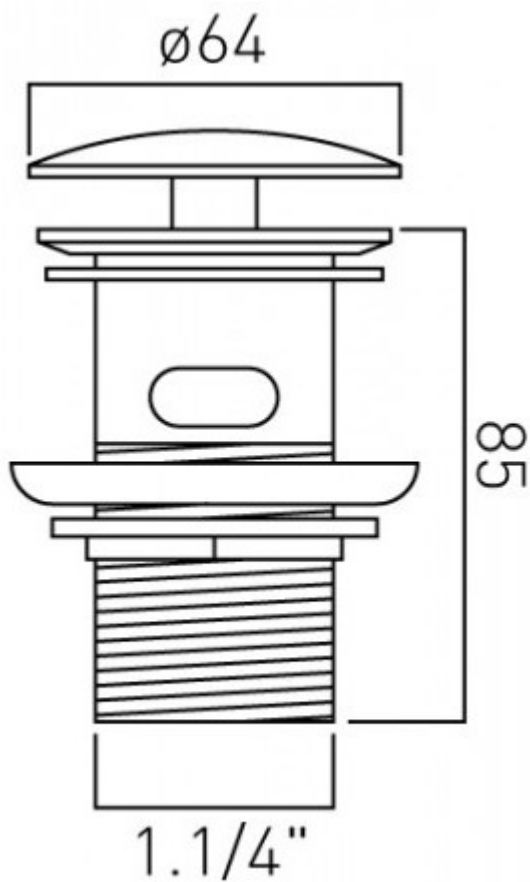

**Technical sheet:**  
PEX-390-S-C/P

technical drawing

description:

slotted push type basin waste  
without sleeve  
1.1/4"

finishes:

chrome

guarantee:

12 year guarantee