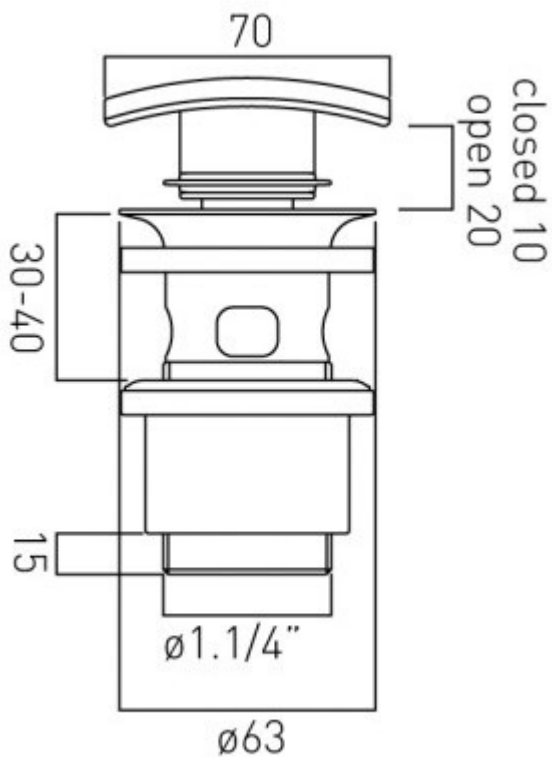

technical drawing

description:

square push type slotted basin waste
1.1/4" x 10mm threaded connections

finishes:

chrome

guarantee:

12 year guarantee

VADO wedmore road cheddar somerset england bs27 3eb