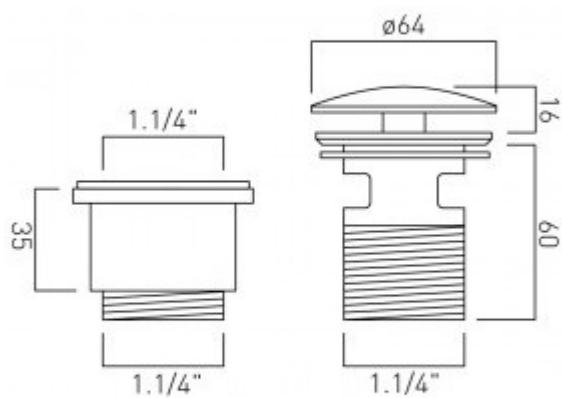

technical drawing

description:

slotted push type basin waste

1.1/4" x 10mm threaded connection

finishes:

chrome

guarantee:

12 year guarantee