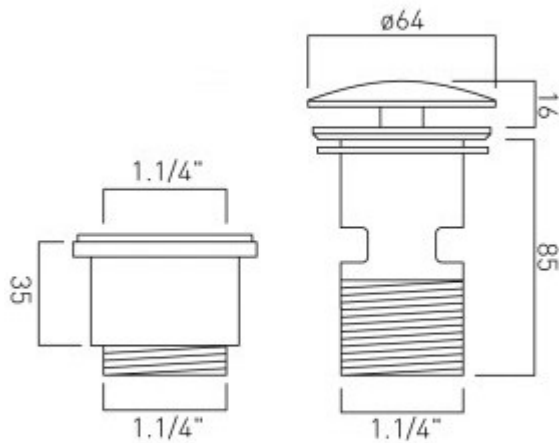

technical drawing

description:

slotted push type basin waste
extended version
1.1/4" x 10mm threaded connections

finishes:

chrome

guarantee:

12 year guarantee

VADO wedmore road cheddar somerset england bs27 3eb