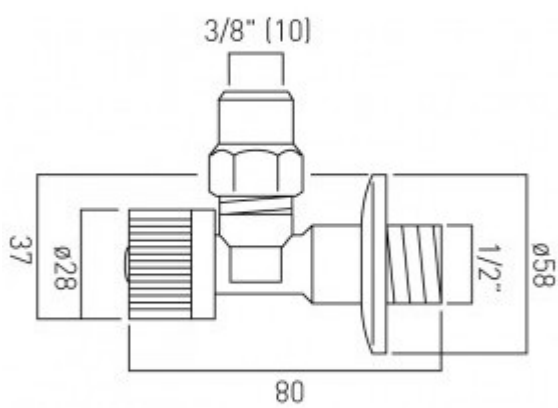

technical drawing

**description:**

angle valve  
wall mounted  
ceramic cartridge  
1/2" male inlet  
10mm compression outlet

**finishes:**

chrome

**guarantee:**

12 year guarantee

VADO wedmore road cheddar somerset england bs27 3eb