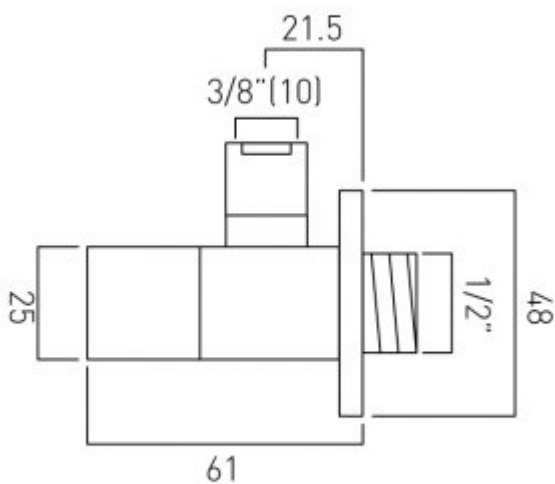

technical drawing

**description:**

contemporary square 1/4 turn angle valve  
wall mounted  
with integral filter  
ceramic cartridge  
1/2" male inlet  
1/2" male outlet

**finishes:**

chrome

**guarantee:**