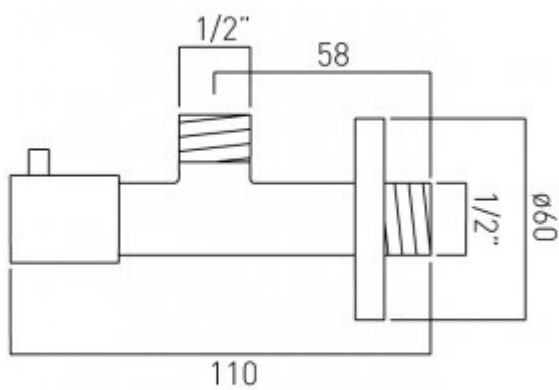

technical drawing

description:

contemporary 1/4 turn angle valve
wall mounted
with integral filter
ceramic cartridge
1/2" inlet
1/2" outlet

finishes:

chrome

guarantee:

12 year guarantee

VADO wedmore road cheddar somerset england bs27 3eb