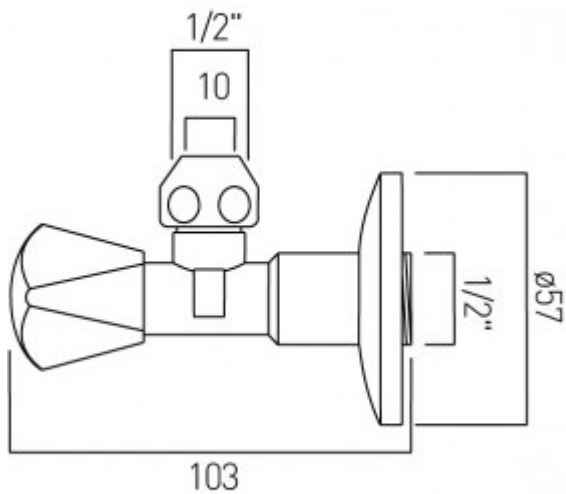

**technical drawing**

**description:**

luxury angle valve  
wall mounted  
ceramic cartridge  
1/2" inlet x 1/2" threaded male outlet

**finishes:**

chrome

**guarantee:**

12 year guarantee

VADO wedmore road cheddar somerset england bs27 3eb