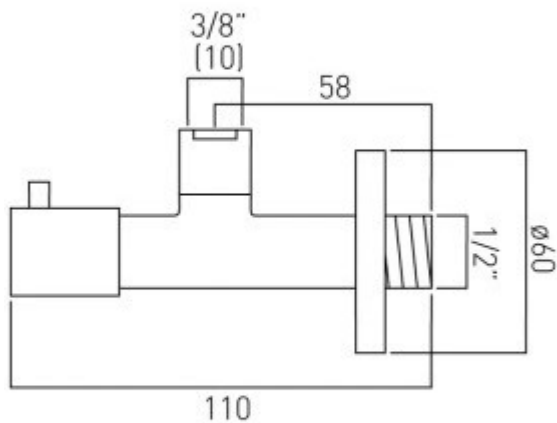

technical drawing

description:

contemporary 1/4 turn angle valve
wall mounted
with integral filter
ceramic cartridge
1/2" inlet
10mm compression outlet
or 3/8" threaded male outlet

finishes:

chrome

guarantee: