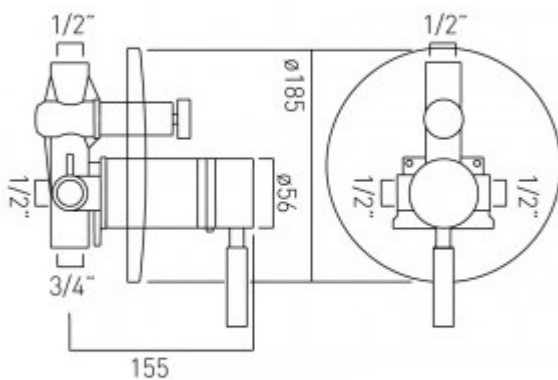

## Technical sheet: ORI-147T-C/P

### technical drawing

### description:

concealed thermostatic shower valve  
with diverter  
single lever  
wall mounted  
thermostatic cartridge CAR-KT46  
2 x 1/2" inlets  
1 x 1/2" outlet  
1 x 3/4" outlet  
min-max wall mount 70-95mm  
optimum installation depth 83mm