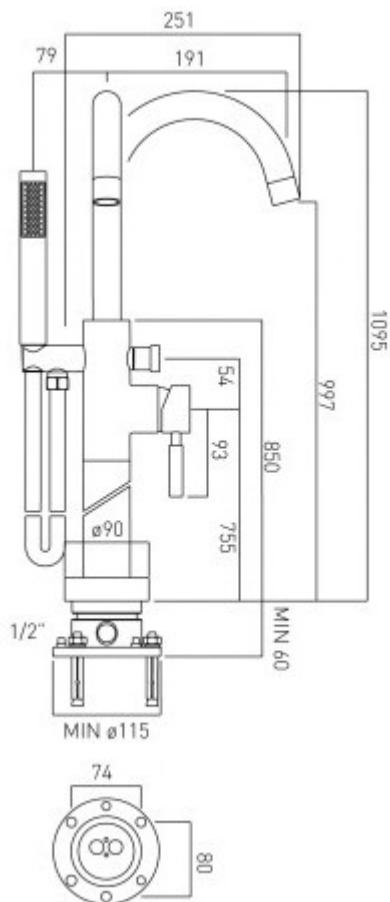

technical drawing

**description:**

water flow aerator  
ceramic cartridge CAR-K40B  
2 x 1/2" inlets

**finishes:**

chrome

**minimum operating pressure:** 3.0 bar HP

**Ecob flow regulator:** FR-SHOWER/9-C/P

**guarantee:**