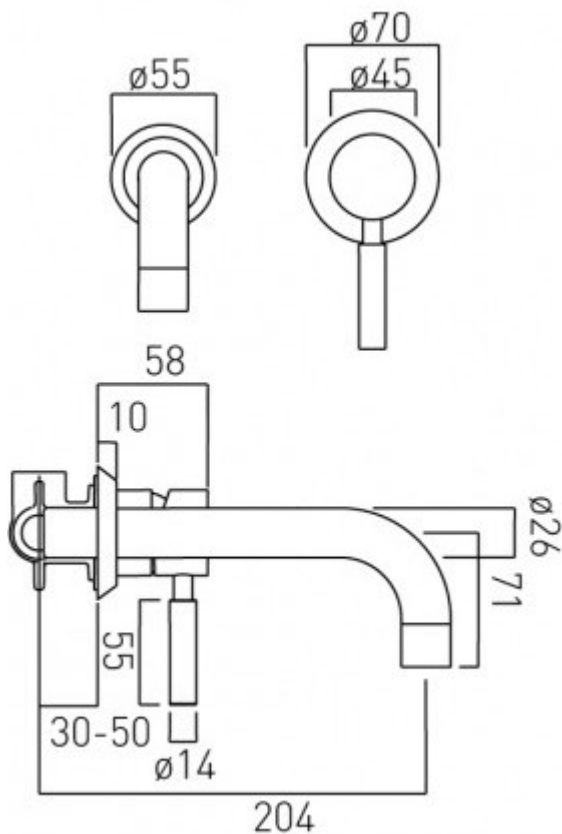

technical drawing

**description:**

2 hole basin mixer  
single lever  
wall mounted  
with water flow straightener  
with water flow aerator  
ceramic cartridge CAR-K35A  
2 x 1/2" inlets  
1 x 1/2" outlets  
min-max wall mount 47-75mm for the valve

**finishes:**

chrome

**minimum operating pressure:** 0.5 bar LP

**Flow regulator:** FR-100/5-PLA

**guarantee:**

12 year guarantee

VADO wedmore road cheddar somerset england bs27 3eb

tel 01934 744466 fax 01934 744345 sales@vado-uk.com www.vado-uk.com