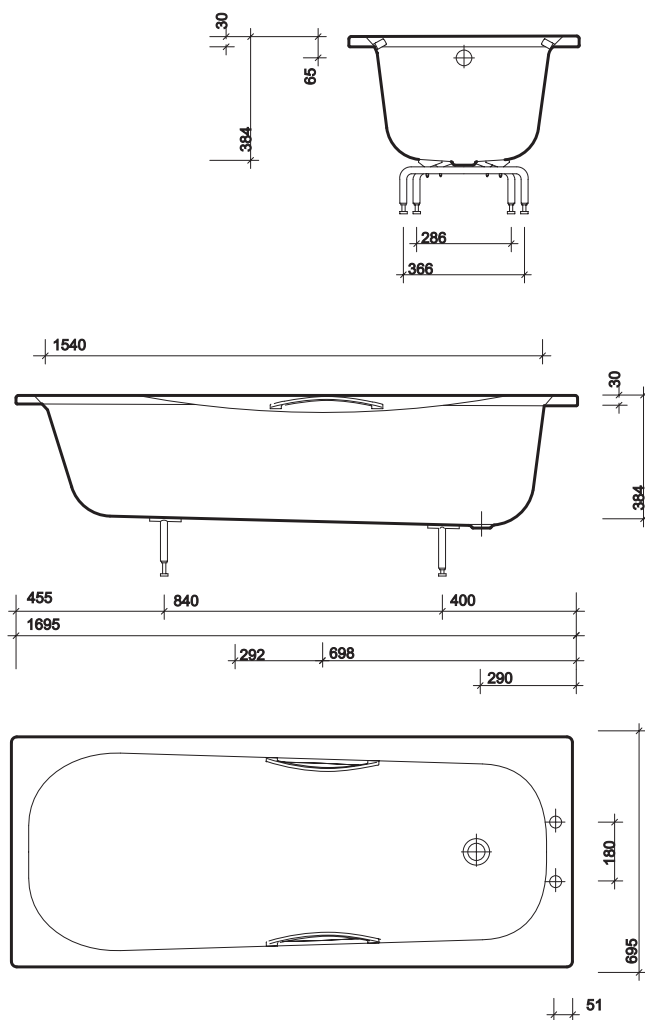

neptune 1700 x 700

standard gauge pressed steel
optional permanent slip resistant standing area
2.3mm thick

to specify/order:

Please use the eight character reference shown below.

bath

1700 x 700mm porcelain enamelled steel bath, with chrome plated grips:

bath panels

Neptune/luna 1700mm front panel **NL7700WH**
Neptune/luna 700mm end panel **NL7701WH**

For alternative panels please refer to the pages at the end of this section.

bath screen

Suitable for a folding or fixed bath screen.

waste

Pop-up waste, 1½" and overflow: **WF5369CP**
For alternative wastes please refer to the pages at the end of this section.

recommended brassware

Sola
Logics
Aquations
For alternative brassware please refer to the brassware section.

applications

Commercial, Domestic, Hotels and Leisure, Other.

material

Standard gauge (1.8mm) pressed steel.
Enamelled to BS1344 (0.5mm).

colours

White WH.

fixings

Cradles with adjustable legs. Screwed to floor and secured to wall with clips provided.