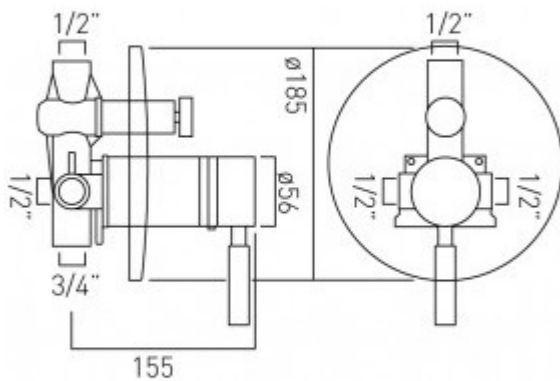

## Technical sheet:

chrome with chrome handle: NUA-147T-C/P  
chrome with black handle: NUA-147T-C/BLK  
chrome with red handle: NUA-147T-C/RED  
chrome with white handle: NUA-147T-C/WHT

### technical drawing

### description:

concealed thermostatic shower valve  
with diverter  
single lever  
wall mounted  
thermostatic cartridge CAR-KT46  
2 x 1/2" inlets  
1 x 1/2" outlet  
1 x 3/4" outlet  
min-max wall mount 70-95mm  
optimum installation depth 83mm  
chrome or chrome with coloured handle