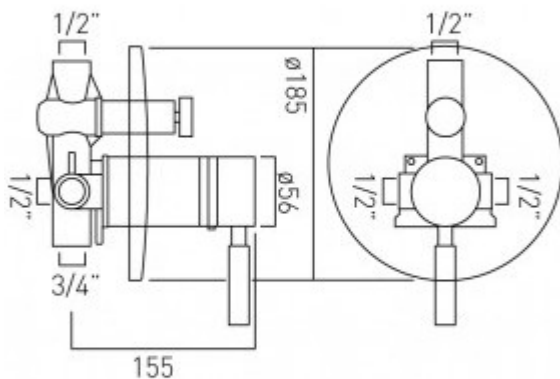

Technical sheet:

chrome with chrome handle: NUA-147T-C/P
chrome with black handle: NUA-147T-C/BLK
chrome with red handle: NUA-147T-C/RED
chrome with white handle: NUA-147T-C/WHT

technical drawing

description:

concealed thermostatic shower valve
with diverter
single lever
wall mounted
thermostatic cartridge CAR-KT46
2 x 1/2" inlets
1 x 1/2" outlet
1 x 3/4" outlet
min-max wall mount 70-95mm
optimum installation depth 83mm
chrome or chrome with coloured handle