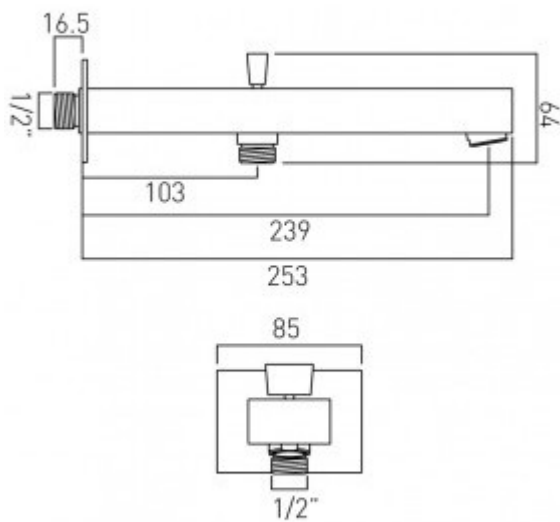

technical drawing

**description:**

bath spout with diverter  
wall mounted  
1/2" inlet

**finishes:**

chrome

**minimum operating pressure:** 1.0 bar MP

**ECO** flow regulator: FR-SHOWER/9-C/P

**guarantee:**