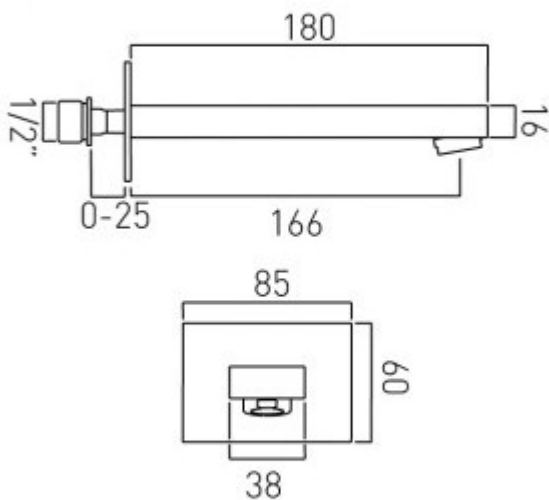

Technical sheet:
NOT-140-C/P

technical drawing

description:

bath spout
wall mounted
1/2" inlet

finishes:

chrome

minimum operating pressure: 0.2 bar LP

guarantee: