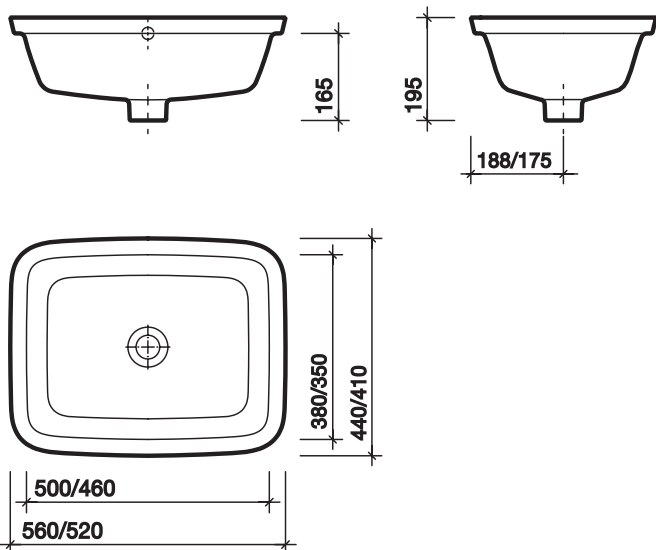

# moda under countertop

bowl only design ensures total tap position flexibility  
square design allows flexibility for use with other Twyford ranges

Moda 500 x 440mm under countertop basin

## to specify/order:

Please use the eight character reference shown below.

### washbasin

Under countertop 500 x 440mm:

No tap hole – glazed bowl

**MD4540WH**

Under countertop 460 x 410mm:

No tap hole – glazed bowl

**MD4510WH**