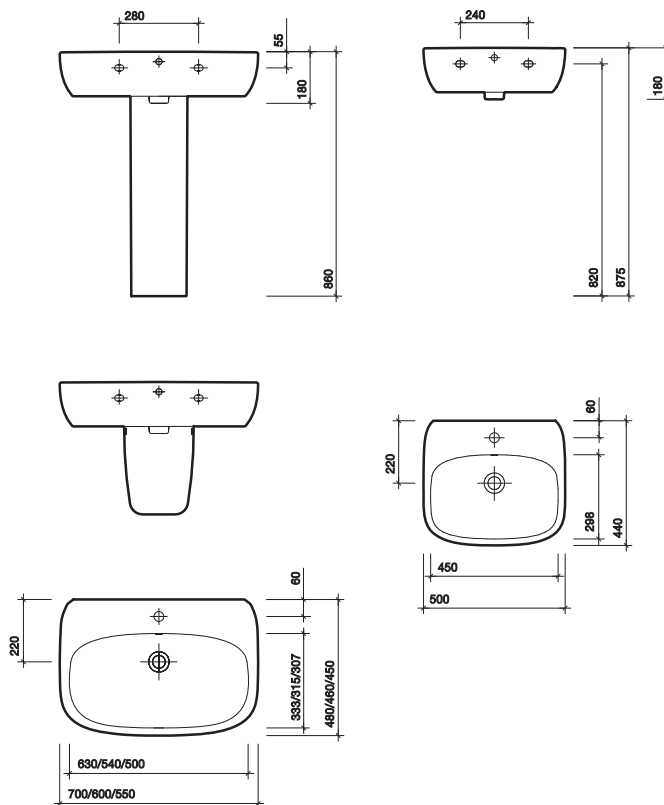

moda 700,600,550,500

design integrity

Moda 600 x 460 mm basin and pedestal

to specify/order:

Please use the eight character reference shown below.

washbasin

Pedestal or wall fixing:
1 centre tap hole with Total Install® basin bracket
700 x 480mm **MD4341WH**

Pedestal or wall fixing:
1 centre tap hole with Total Install® basin bracket
600 x 460mm **MD4331WH**
550 x 450mm **MD4231WH**

Pedestal, wall fixing or furniture:
1 centre tap hole
500 x 440mm **MD4131WH**

pedestal
Pedestal **MD4910WH**

semi-pedestal
Semi-pedestal **GL4970WH**

wall bolts
Wall bolts 140mm (pair) **SR1018XX**

recommended brassware
Siron
For alternative brassware please refer to the brassware section.

waste
Wastes are shown at the back of this section.

applications
Commercial, Domestic, Hotels and Leisure.

material
Vitreous china.

colour
White WH.

fixings
Fixings included, factory fitted wall bracket (excludes 700mm basin).
nb. Wall bolts recommended for 700mm basin.