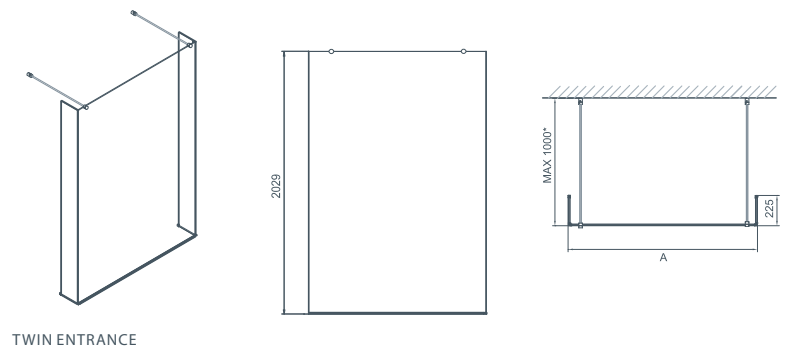

Special oversize brace bars are available on request at the time of ordering.

CONFIGURATIONS: AWL

ADDITIONAL INFORMATION

1. When ordering AWL Panel please specify left or right hand corner.
2. The Walk-In design will contain most shower spray during normal use.
3. Some spray may extend beyond the entrance and we recommend tiling of the adjacent area.
4. Twin Entrance panels are for splash protection only.

CONFIGURATIONS: AWT

DIMENSIONS (MM)		PRICES	
MODEL SINGLE PANEL WITH RETURN	A	PRICE (EX. VAT)	PRICE (INC. VAT)
AWL900 L-PANEL	853-873	£800.00	£960.00
AWL1200 L-PANEL	1157-1177	£915.00	£1,098.00
AWL1500 L-PANEL	1457-1477	£1,050.00	£1,260.00

DIMENSIONS (MM)		PRICES	
MODEL TWIN ENTRANCE	A	PRICE (EX. VAT)	PRICE (INC. VAT)
AWT900 TWIN EN-	847	£820.00	£984.00
AWT1200 TWIN EN-	1147	£940.00	£1,128.00