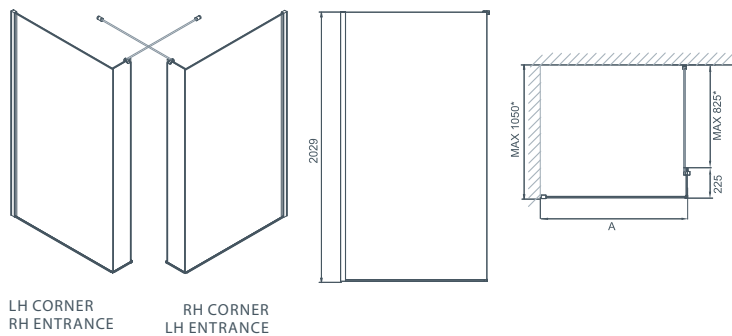

STYLE

- ☒ Finish: Celtic Silver/Chrome
- ☒ Frame: High-lustre anodised Aluminium with Chrome plated details
- ☒ Glass: 8mm Clear Safety Glass (EN12150-1)
- ☒ Height: 2029mm

OPTIONAL EXTRAS

Matki Glass Guard Easy Clean protection to special order £110.00 excluding VAT.

Special oversize brace bars are available on request at the time of ordering.

CONFIGURATIONS: AWL

ADDITIONAL INFORMATION

1. When ordering AWL Panel please specify left or right hand corner.
2. The Walk-In design will contain most shower spray during normal use.
3. Some spray may extend beyond the entrance and we recommend tiling of the adjacent area.
4. Twin Entrance panels are for splash protection only.

CONFIGURATIONS: AWT

DIMENSIONS (MM)		PRICES	
MODEL SINGLE PANEL WITH RETURN	A	PRICE (EX. VAT)	PRICE (INC. VAT)
AWL900 L-PANEL	853-873	£800.00	£960.00
AWL1200 L-PANEL	1157-1177	£915.00	£1,098.00
AWL1500 L-PANEL	1457-1477	£1,050.00	£1,260.00

DIMENSIONS (MM)		PRICES	
MODEL TWIN ENTRANCE	A	PRICE (EX. VAT)	PRICE (INC. VAT)
AWT900 TWIN EN-	847	£820.00	£984.00
AWT1200 TWIN EN-	1147	£940.00	£1,128.00