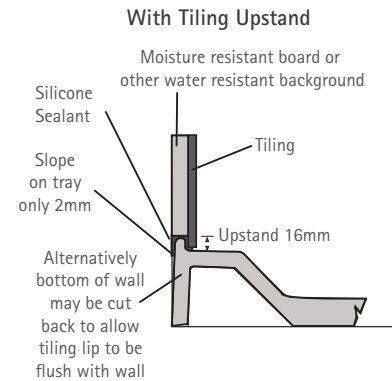

CONFIGURATIONS: 2 UPSTANDS

CONFIGURATIONS: 3 UPSTANDS

CONFIGURATIONS: 4 UPSTANDS

PREFERENCE STANDARD AND BESPOKE SHOWER TRAYS

FEATURES

- The New Shower tray which fits anywhere.
- One of the main features of the new Matki Preference shower tray is its complete adaptability and flexibility to fit into any space.
- The Matki Preference shower tray revolutionises shower design with fit-anywhere possibilities and ultra modern low profile look.
- Matki's unique advanced formula material composition is rich in ground marble giving outstanding durability and a tough fully restorable surface.
- The tactile semi-matt finish is comfortable, luxurious and warm to the touch and blends beautifully into any bathroom design.
- Choose from a range of standard sizes or to your own specification.