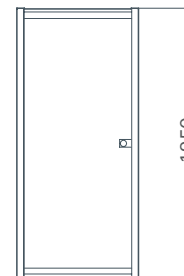

DIMENSIONS: PIVOT DOOR

MODEL RECESS DOOR	DIMENSIONS (MM)		PRICES		TRAY
	A	B	PRICE (EX. VAT)	PRICE (INC. VAT)	MODEL**
NCP7000 (PIVOT)	665-705	450	£654.00	£784.80	SN700
NCP7600 (PIVOT)	725-765	510	£667.00	£800.40	SN760
NCP8000 (PIVOT)	765-805	550	£674.00	£808.80	CL/SN800
NCP9000 (PIVOT)	865-905	650	£719.00	£862.80	CL/SN900
NCP1000 (PIVOT)	965-1005	750	£742.00	£890.40	CL/SN1000

*Patent no. GB 228 9302B

**Recommended tray models. For full range see pages 84-91.

VAT CALCULATED AT 20 %