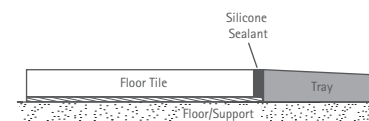

DIMENSIONS (MM)				PRICES			
MODEL	A	B	C		PRICE (EX. VAT)	PRICE (INC. VAT)	
MF 40-90 UP TO	900	X	900	20	MADE-TO-MEASURE	£395.00	£474.00
MF 90-100 UP TO	1000	X	1000	20	MADE-TO-MEASURE	£465.00	£558.00
MF 100-135 UP TO	1350	X	1050	30	MADE-TO-MEASURE	£550.00	£660.00
MF 135-180 UP TO	1800	X	1000	30	MADE-TO-MEASURE	£750.00	£900.00