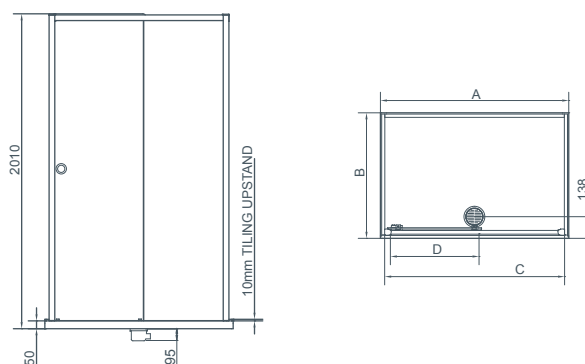

DIMENSIONS (MM)

PRICES

MODEL RECESS	A	B	C	D	PRICE (EX. VAT)	PRICE (INC. VAT)
NRXS1280	1200	800	1146-1184	465	£1,018.00	£1,221.60
NRXS1290	1200	900	1146-1184	465	£1,054.00	£1,264.80
NRXS1480	1400	800	1346-1384	565	£1,096.00	£1,315.20
NRXS1490	1400	900	1346-1384	565	£1,129.00	£1,354.80