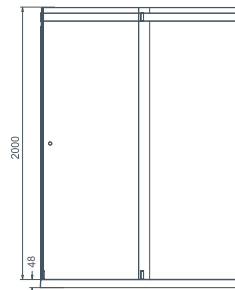

DIMENSIONS (MM)

PRICES

MODEL CORNER	A	B	PRICE (EX. VAT)	PRICE (INC. VAT)
TSS1500	1500	900	£2,048.00	£2,457.60

DIMENSIONS (MM)

PRICES

MODEL RECESS	A	B	PRICE (EX. VAT)	PRICE (INC. VAT)
TSR1500	1500	900	£1,773.00	£2,127.60