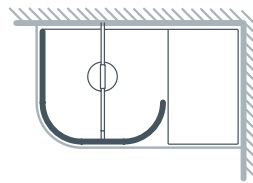

RH
ENTRANCE