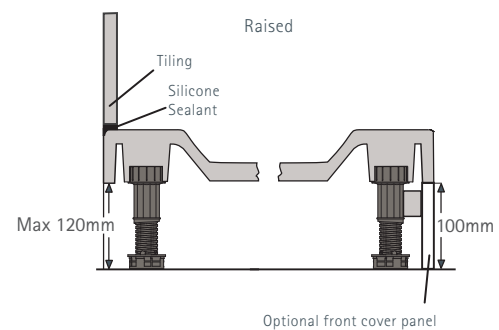

FINELINE 60 SHOWER TRAYS

FEATURES

- Low profile, rigid, hardwearing slip-resistant, acrylic capped Synthastone
- Non-staining and colour-fast finish
- Antibacterial additive reducing the spread of mould, infections, bacteria and cross contamination
- Almost straight sides for ease of installation
- Designed for a perfect fit with Colonade and Radiance shower surrounds
- Supplied with Fastflow shower waste and Chrome metal cap
- Supplied with adjustable legs
- Front cover panel available in White only

STYLE

- Finish: High quality 2.5mm acrylic capped Synthastone, Double skin technology available in White, Matt White, Pergamon and Piano Black
- Height: 60mm

OPTIONAL EXTRAS

Front Cover Panel in White only – Recess £40.00 excluding VAT. Corner £74.00 excluding VAT for all models ordered with tray. Please specify Recess or Corner Panel

ADDITIONAL INFORMATION

1. Rock solid shower trays, designed for a perfect fit. 2. All shower tray dimensions are approximate due to the nature of the material

MODEL	DIMENSIONS (MM)			PRICES	
	A	B	C	PRICE (EX. VAT)	PRICE (INC. VAT)
SN60					
SN700	697	697	348	£197.00	£236.40
SN760	754	754	377	£208.00	£249.60
SN800	797	797	398	£214.00	£256.80
SN900	896	896	448	£253.00	£303.60
SN1000	998	998	499	£264.00	£316.80
SN9076	895	758	448	£231.00	£277.20
SN9080	895	795	448	£237.00	£284.40
SN1050	1050	796	525	£264.00	£316.80
SN1270	1200	700	600	£238.00	£285.60
SN1276	1194	758	597	£250.00	£300.00
SN1280	1200	797	600	£268.00	£321.60
SN1290	1196	898	598	£286.00	£343.20
SN1590	1495	900	748	£341.00	£409.20
SN1770	1700	700	850	£364.00	£436.80
SN1780	1700	800	850	£373.00	£447.60
SN1790	1700	900	850	£383.00	£459.60
SN1880	1800	800	900	£400.00	£480.00

Typical Wall Installation Fineline 60