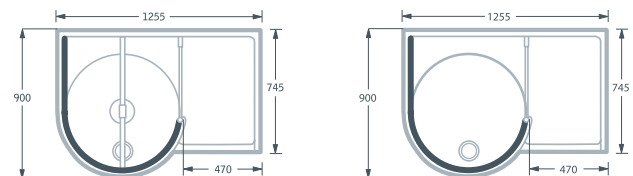

CONFIGURATIONS: CORNER

WSD, WPD 1250, 1500, 1700

WSD LH ENTRANCE

WSD RH ENTRANCE

WPD LH ENTRANCE

WPD RH ENTRANCE

DIMENSIONS (MM)

MODEL CORNER	A	B	C	D	PRICE (EX. VAT)	PRICE (INC. VAT)
WSD1250	1250	950	520	525	£2,749.00	£3,298.80
WSD1500	1500	920	597	495	£2,816.00	£3,379.20
WSD1700	1700	920	597	495	£2,941.00	£3,529.20

STYLE

- Finish: Celtic Silver
- Frame: High-lustre anodised Aluminium with Chrome plated details
- Glass: 6mm Clear Safety Glass
- Height: 2138mm including tray and support tube 1970mm to top of glass

OPTIONAL EXTRAS

MODEL CORNER	DIMENSIONS (MM)			PRICES	
	A	B	C	PRICE (EX. VAT)	PRICE (INC. VAT)
WIC1200 (WITH DELUGE)	1255	900	745	£2,115.00	£2,538.00
WIC1206	1255	900	745	£1,764.00	£2,116.80

*The Deluge shower head performs best with minimum 0.5 bar water pressure.