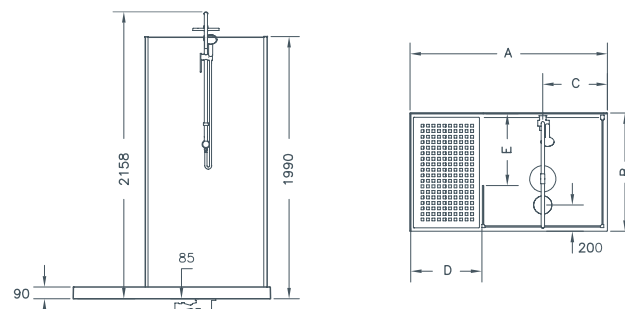

DIMENSIONS (MM) PRICES

MODEL RECESS	A	B	C	D	E	PRICE (EX. VAT)	PRICE (INC. VAT)
WSR1500	1500	900	490	510	510	£2,336.00	£2,803.20
WSR1506	1500	900	490	510	510	£1,966.00	£2,359.20
WSR1790	1700	910	565	544	520	£2,450.00	£2,940.00
WSR1796	1700	910	565	544	520	£2,080.00	£2,496.00