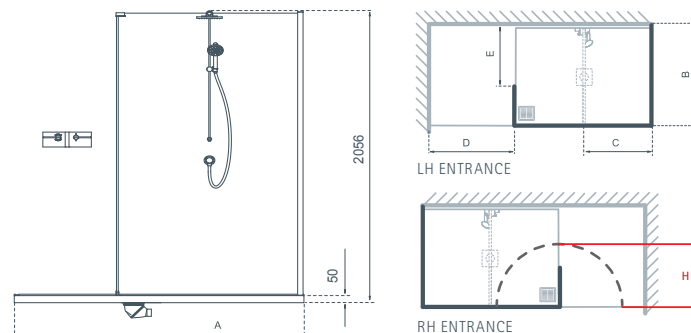

CONFIGURATION: CORNER

NWSC1580, NWSC1590, NWSC1780, NWSC1790

Optional Hinged Panel Models 1580/1780 H=450mm, models 1590/1790 H=500mm

DIMENSIONS (MM) PRICES

MODEL CORNER	A	B	C	D	E	PRICE (EX. VAT)	PRICE (INC. VAT)
NWSC1580	1500	800	470	530	530	£2,416.00	£2,899.20
NWSC1586 (WITHOUT DELUGE)	1500	800	470	530	530	£1,983.00	£2,379.60
NWSC1590	1500	900	470	530	530	£2,470.00	£2,964.00
NWSC1596 (WITHOUT DELUGE)	1500	900	470	530	530	£2,037.00	£2,444.40
NWSC1780	1700	800	545	580	530	£2,513.00	£3,015.60
NWSC1786 (WITHOUT DELUGE)	1700	800	545	580	530	£2,080.00	£2,496.00
NWSC1790	1700	900	545	580	530	£2,588.00	£3,105.60
NWSC1796 (WITHOUT DELUGE)	1700	900	545	580	530	£2,155.00	£2,586.00

Matki Glass Guard Easy Clean protection included in price.