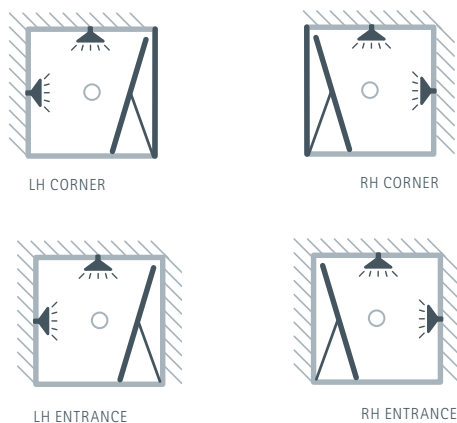

CONFIGURATIONS: CORNER OR RECESS INSWING DOOR WITH SIDE PANEL

MODEL DOOR	DIMENSIONS (MM)		PRICES	
	A	B	PRICE (EX. VAT)	PRICE (INC. VAT)
CW8000 (GLASS HANDLE)	772-812	575	£815.00	£978.00
CW9000 (GLASS HANDLE)	872-912	675	£849.00	£1,018.80
CW8000 (BAR HANDLE)	772-812	575	£872.00	£1,046.40
CW9000 (BAR HANDLE)	872-912	675	£906.00	£1,087.20

MODEL SIDE PANEL	DIMENSIONS (MM)		PRICES	
	A	B	PRICE (EX. VAT)	PRICE (INC. VAT)
CWC7500 (SIDE PANEL)	733-753		£332.00	£398.40
CWC7900 (SIDE PANEL)	770-790		£341.00	£409.20
CWC8900 (SIDE PANEL)	873-893		£362.00	£434.40

*Patent no. GB 228 9302B

VAT CALCULATED AT 20 %