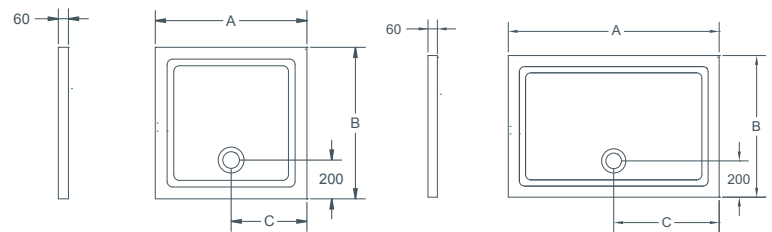

SN9076 - 1880

SN700 - 1000