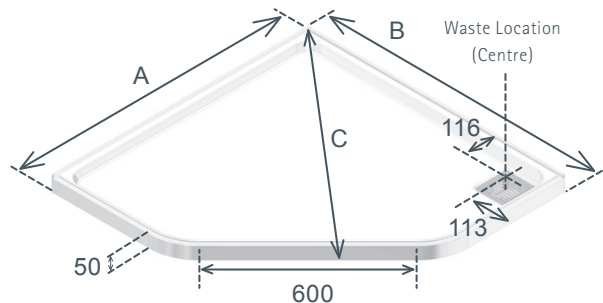

NEW ILLUSION QUINTESSE WITH INTEGRATED TRAY

FEATURES

- The New Illusion with Integrated Shower Tray has panel glass securely inserted into a clever sealed channel in the shower tray, eliminating the need for silicon sealant along the glass and tray junction
- Choice of handle design: Soft Return Handle (standard) or Traditional Chrome handle (please specify)
- Trays have an integrated tiling lip on wall sides for a secure tray-to-tile seal and come with a Fastflow shower waste with stainless steel grill.
- Matki Glass Guard Easy Clean protection included in price
- Suitable for power showers

STYLE

- Finish: Celtic Silver
- Frame: High-lustre anodised Aluminium frames, mirror polished stainless steel tracks and brass hinges.
- Glass: 6mm clear curved Safety Glass door, 8mm clear straight Safety Glass side panels
- Height: 2005mm includes tray

OPTIONAL EXTRAS

- Optional Raised tray version available, supplied with adjustable legs and front cover panel in white only. Raised tray adds 100mm to height. Add £80.00 excluding VAT to tray prices

CONFIGURATIONS: QUINTESSE WITH INTEGRATED TRAY