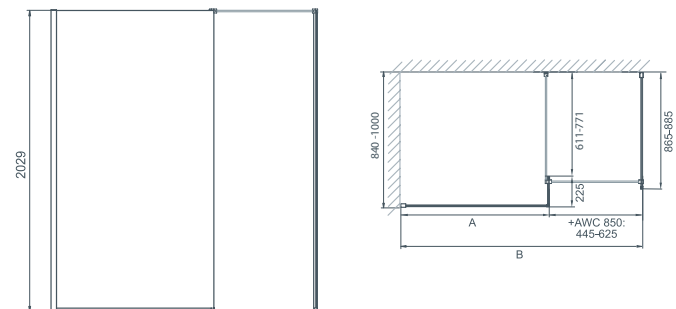

CONFIGURATIONS: AWL + AWC SINGLE PANEL WITH RETURN AND SIDE PANEL

DIMENSIONS (MM)		PRICES		DIMENSIONS (MM)		PRICES		
MODEL SINGLE PANEL WITH RETURN	A	B	PRICE (EX. VAT)	PRICE (INC. VAT)	SIDE PANEL	A	PRICE (EX. VAT)	PRICE (INC. VAT)
AWL900 L-PANEL	853-873	1300-1500	£824.00	£988.80	AWC850 SIDE PANEL	865-885	£412.00	£494.40
AWL1200 L-PANEL	1157-1177	1600-1800	£942.00	£1,130.40				
AWL1500 L-PANEL	1457-1477	1900-2100	£1,082.00	£1,298.40				