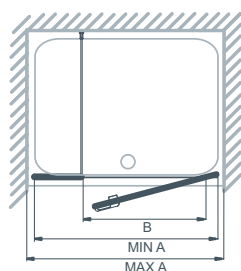

ADDITIONAL INFORMATION

1. Doors pivot from wall side only.

CONFIGURATIONS: RECESS

NRI1200

LH ENTRANCE

RH ENTRANCE

DIMENSIONS (MM)			PRICES	
MODEL RECESS	A	B	PRICE (EX. VAT)	PRICE (INC. VAT)
NRI1200	1163-1200	579	£566.00	£679.20