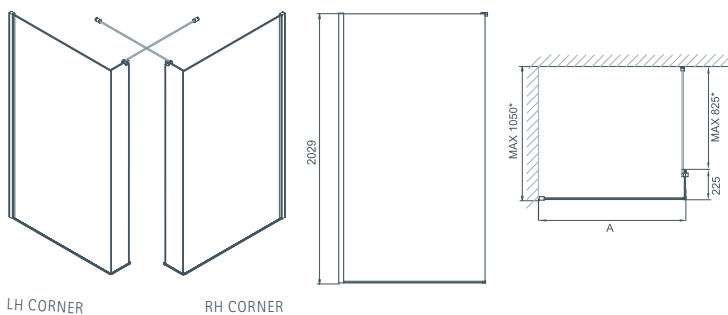

CONFIGURATIONS: AWL SINGLE PANEL WITH RETURN