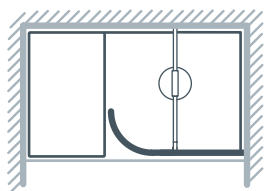

WALK-IN CURVED RECESS WITH TWO WAY THERMOSTATIC SHOWER CONTROL

FEATURES

- Available in two sizes 1520mm and 1700mm
- New innovative integrated two-way control mixer technology with thermostatic mixer/diverter on attractive column
- Choice of luxury Teak or Matt White decking
- The Safety Glass is located inside the shower tray eliminating the need for silicon sealant along the base of the surround, therefore retaining its clean look
- Innovative sealed access beneath decking for easy installation and maintenance
- 220mm round Easy Clean shower head and co-ordinating hand shower
- Integrated tiling upstand for secure installation
- Concealed Fastflow shower waste
- Shower tray included in the price

STYLE

- Finish: Celtic Silver
- Frame: High-lustre anodised Aluminium with Chrome plated details
- Glass: 6mm Clear Safety Glass
- Height: 2140mm including shower tray

OPTIONAL EXTRAS

Matki Glass Guard Easy Clean protection to special order £103.00 excluding VAT.

CONFIGURATIONS: RECESS

WCR1500, WCR1700

LH ENTRANCE