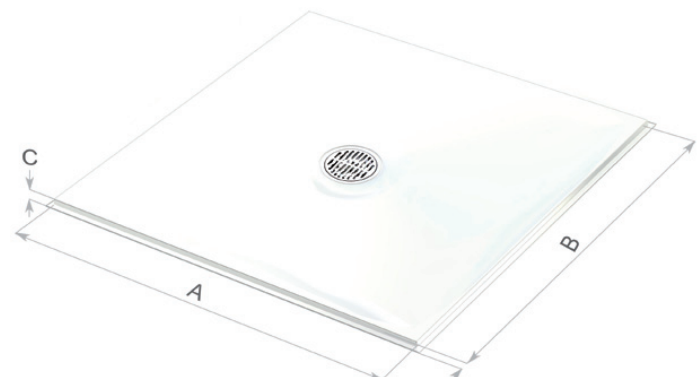

STYLE

- Finish: High quality 2.5mm acrylic capped ABS
- Height: 30mm

CONFIGURATIONS: CONTINENTAL 30

Shower waste positioned in centre of tray.

MODEL FL30	DIMENSIONS (MM)			PRICES	
	A*	B*	C*	PRICE (EX. VAT)	PRICE (INC. VAT)
FL800	785	785	30	£308.00	£369.60
FL9080	885	785	30	£324.00	£388.80
FL900	885	885	30	£346.00	£415.20
FL1280	1185	785	30	£389.00	£466.80
FL1290	1185	885	30	£400.00	£480.00
FL1590	1485	885	30	£486.00	£583.20