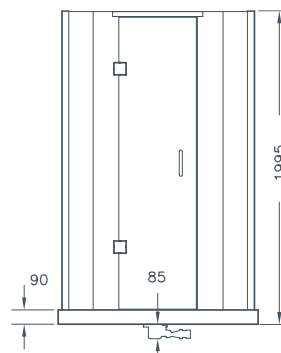

CONFIGURATIONS: CORNER

LCQ900, LCQ1000

LH CORNER

RH CORNER

DIMENSIONS (MM)

MODEL CORNER	A	B	C	D	E	F	PRICE (EX. VAT)	PRICE (INC. VAT)
LCQ900	920	920	513	500	381	920	£1,309.00	£1,570.80
LCQ1000	1020	1020	613	500	481	1061	£1,416.00	£1,699.20