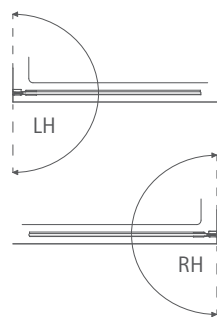

CONFIGURATIONS: BATH SCREEN SINGLE PANEL HINGED

DIMENSIONS (MM)

PRICES

MODEL SINGLE SCREEN	A	B	PRICE (EX. VAT)	PRICE (INC. VAT)
STB700	1505	735 - 750	£451.00	£541.20
STB800	1505	835 - 850	£465.00	£558.00