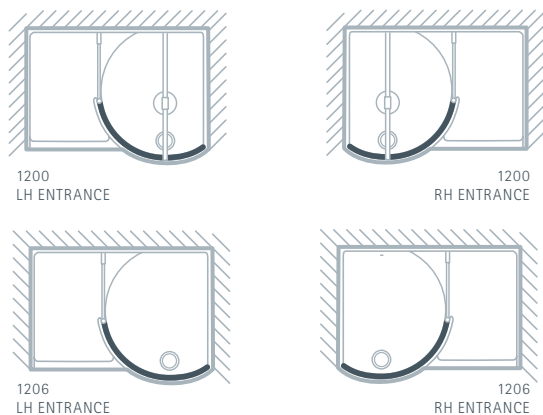

ORIGINAL 1200 WALK-IN CURVED RECESS

FEATURES

- The 1200 Walk-In ranges are uniquely supplied complete with the Matki Elixir high quality concealed thermostatic shower mixer with diverter, a hand shower and overhead support with 180mm Easy Clean Deluge shower head*
- Walk-In shower, no door to open or close
- Curved toughened glass is located inside the shower tray eliminating the need for silicon sealant along the base of the surround, therefore retaining its clean look
- Trays have integral fixings for glass panels and come with tiling lip on wall sides for a secure tray-to-tile waterseal. Maximum finished tile thickness 12mm, for thicker tiles consult our Customer Helpline
- Walk-In trays are supplied with a Fastflow Chrome top access waste
- Synthastone shower tray in any colour and 90mm Matki Fastflow shower waste included in price
- 1206 Walk-In shower surround without door, comes complete with Matki Elixir concealed thermostatic shower mixer, slide bar and handset (without overhead support), Synthastone shower tray and 90mm Matki Fastflow shower waste

STYLE

- Finish: Celtic Silver
- Frame: High-lustre anodised Aluminium with Chrome plated details
- Glass: 6mm Clear Safety Glass
- Height: 2138mm including tray and support tube 1970mm to top of glass

OPTIONAL EXTRAS

Matki Glass Guard Easy Clean protection to special order £86.00 excluding VAT.

CONFIGURATIONS: RECESS

1200, 1206

ADDITIONAL INFORMATION

1. All Walk-in surrounds are handed, please specify *left* or *right* hand; see illustration.
2. The Walk-In design will contain most shower spray during normal use.
3. Some spray may extend beyond the entrance and we recommend tiling of the adjacent area.