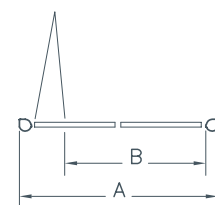

DIMENSIONS: INFOLD DOOR

MODEL RECESS	DIMENSIONS (MM)		PRICES		TRAY
	A	B	PRICE (EX. VAT)	PRICE (INC. VAT)	MODEL**
NCI7000	665-705	475	£730.00	£876.00	SN700
NCI7600	725-765	535	£742.00	£890.40	SN760
NCI8000	765-805	575	£750.00	£900.00	CL/SN800
NCI9000	865-905	675	£769.00	£922.80	CL/SN900

*Patent no. GB 228 9302B

**Recommended tray models. For full range see Tray Collection