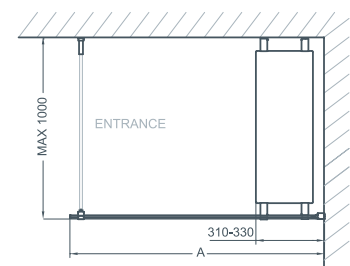

DIMENSIONS (MM)		PRICES	
MODEL SINGLE PANEL WITH SEAT	A	PRICE (EX. VAT)	PRICE (INC. VAT)
ASP1200/SEAT*	1177-1192	£986.00	£1,183.20
ASP1400/SEAT	1377-1392	£1,004.00	£1,204.80
ASP1500/SEAT	1477-1492	£1,024.00	£1,228.80