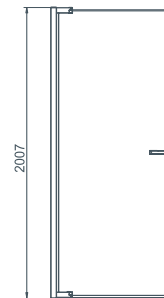

CONFIGURATIONS: CORNER

NRPC700, NRPC760, NRPC800, NRPC900, NRPC9076, NRPC9080

LH CORNER

RH CORNER

DIMENSIONS (MM)

MODEL CORNER	A	B	C	PRICE (EX. VAT)	PRICE (INC. VAT)
NRPC700	661-682	500	667-681	£643.00	£771.60
NRPC760	721-742	560	727-741	£650.00	£780.00
NRPC800	761-782	600	767-781	£660.00	£792.00
NRPC900	861-882	700	867-881	£680.00	£816.00
NRPC9076	861-882	700	727-741	£669.00	£802.80
NRPC9080	861-882	700	767-781	£673.00	£807.60