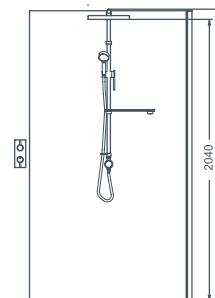

ADDITIONAL INFORMATION

- Suitable for *left hand* or *right hand* fitting (if ordered with Matki Glass Guard, specify *left hand* or *right hand*).
- Available with optional 1200 x 900mm shower tray complete with Teak decking.