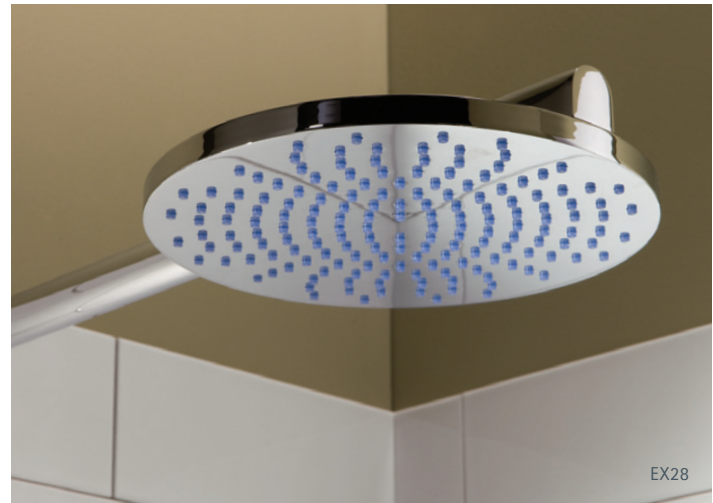

 MIN 0.1 BAR

EX26

EX25

EX25

ELIXIR BLADE DESIGN WITH ULTRA SLIM SLIDE RAIL

FEATURES

- Water Saving Duo Easy Clean soft spray hand shower and flexible hose. Hand shower can be set to Water Saving 11 litres per minute or high flow
- Ultra slim slide rail
- Shower mixer and wall outlet are extra

*The Deluge shower head performs best with minimum 0.5 bar water pressure.

EX28

ELIXIR BLADE MIXER WITH
DELUGE FIXED SHOWER HEAD

FEATURES

- Concealed thermostatic shower mixer Blade design
- 220mm Easy Clean Deluge fixed shower head*