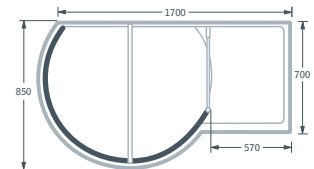

DIMENSIONS (MM)

PRICES

MODEL CORNER	A	B	C	PRICE (EX. VAT)	PRICE (INC. VAT)
WIC1700 (WITH DELUGE)	1700	850	700	£2,833.00	£3,399.60
WIC1706	1700	850	700	£2,547.00	£3,056.40

*The Deluge shower head performs best with minimum 0.5 bar water pressure.