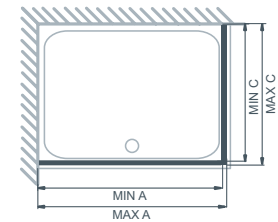

ADDITIONAL INFORMATION

1. Doors pivot from wall side only.
2. Side panels are suitable for *left or right* hand installations.

CONFIGURATIONS: CORNER

NRIC1280, NRIC1290

LH CORNER

RH CORNER

MODEL CORNER	DIMENSIONS (MM)			PRICES	
	A	B	C	PRICE (EX. VAT)	PRICE (INC. VAT)
NRIC1280	1156-1177	579	766-781	£761.00	£913.20
NRIC1290	1156-1177	579	866-881	£773.00	£927.60