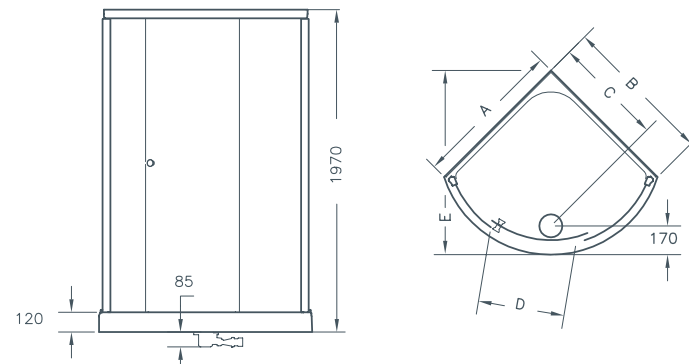

Single offset door slides behind large panel, entrance: 495mm

DIMENSIONS (MM)

MODEL CORNER	A	B	C	D	E	PRICE (EX. VAT)	PRICE (INC. VAT)
RCC900	920	920	671	495	1120	£855.00	£1,026.00

PRICES