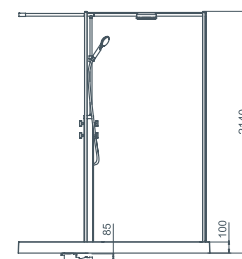

SQUARE WALK-IN CORNER WITH TWO WAY THERMOSTATIC SHOWER CONTROL

FEATURES

- Available in three sizes 1250mm, 1500mm and 1700mm
- Where the bathroom layout makes it inconvenient to enter the Walk-In in the corner choose model WPD which provides entrance by side panel, see configurations below.
- New innovative integrated two-way control mixer technology with thermostatic mixer/diverter on attractive column
- Choice of Teak or Matt White decking
- The Safety Glass is located inside the shower tray eliminating the need for silicon sealant along the base of the surround, therefore retaining its clean look
- Innovative sealed access beneath decking for easy installation and maintenance
- Square Easy Clean shower head and co-ordinating hand shower
- Concealed Fastflow shower waste
- Shower tray included in the price

STYLE

- Finish: Celtic Silver
- Frame: High-lustre anodised Aluminium with Chrome plated details
- Glass: 8mm Clear Safety Glass (EN12150-1)
- Height: 2140mm including shower tray

OPTIONAL EXTRAS

Matki Glass Guard Easy Clean protection to special order £182.00 and £238.00 for WPD models excluding VAT.

CONFIGURATIONS: CORNER

WSD, WPD 1250, 1500, 1700

DIMENSIONS (MM)

MODEL CORNER	A	B	C	D	PRICE (EX. VAT)	PRICE (INC. VAT)
WSD1250	1250	950	520	525	£2,749.00	£3,298.80
WSD1500	1500	920	597	495	£2,816.00	£3,379.20
WSD1700	1700	920	597	495	£2,941.00	£3,529.20

DIMENSIONS (MM)

MODEL SIDE PANEL	A	B	C	D	PRICE (EX. VAT)	PRICE (INC. VAT)
WPD1250	1250	950(635*)	520	525	£2,837.00	£3,404.40
WPD1500	1500	920(605*)	597	495	£2,901.00	£3,481.20
WPD1700	1700	920(605*)	597	495	£3,027.00	£3,632.40

* This measurement refers to the width of the side panel

ADDITIONAL INFORMATION