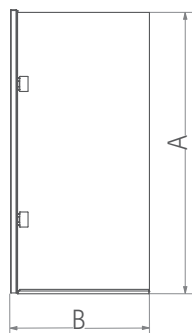

CONFIGURATIONS: BATH SCREEN SINGLE PANEL HINGED

DIMENSIONS (MM)

PRICES

MODEL SINGLE SCREEN	A	B	PRICE (EX. VAT)	PRICE (INC. VAT)
STB700	1505	735 - 750	£451.00	£541.20
STB800	1505	835 - 850	£465.00	£558.00