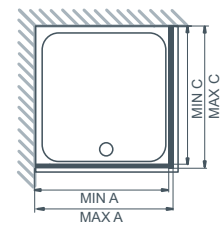

CONFIGURATIONS: CORNER

NRPC700, NRPC760, NRPC800, NRPC900, NRPC9076, NRPC9080

LH CORNER

RH CORNER

DIMENSIONS (MM)

MODEL CORNER	A	B	C	PRICE (EX. VAT)	PRICE (INC. VAT)
NRPC700	661-682	500	667-681	£643.00	£771.60
NRPC760	721-742	560	727-741	£650.00	£780.00
NRPC800	761-782	600	767-781	£660.00	£792.00
NRPC900	861-882	700	867-881	£680.00	£816.00
NRPC9076	861-882	700	727-741	£669.00	£802.80
NRPC9080	861-882	700	767-781	£673.00	£807.60