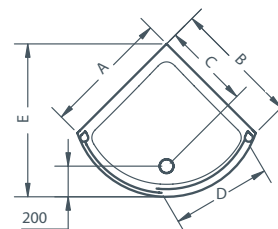

COLONADE CURVED CORNER

FEATURES

- Contemporary column design
- Spacious shower area
- Low threshold specially designed shower tray in acrylic capped Synthastone, choice of White, Pergamon and Piano Black
- Available with raised tray option allowing waste pipe to run between tray and floor in any direction, raised tray adds 100mm to overall height
- Unique pre-assembled FLS Front Loading System* for easy installation with concealed screws and fittings
- Adjusts to out-of-plumb wall conditions
- Suitable for power showers and supplied complete with Fastflow shower waste
- Shower tray included in the price

STYLE

- Finish: Celtic Silver
- Frame: High-lustre anodised Aluminium with Chrome plated details
- Glass: 6mm Clear Safety Glass
- Height: 1960mm including shower tray

OPTIONAL EXTRAS

Matki Glass Guard Easy Clean protection to special order £154.00 excluding VAT.
Available with raised tray in White at a supplement of £83.00 excluding VAT.
Add 'Raised' after model number.

ADDITIONAL INFORMATION

1. Door opening side is handed, please specify *left* or *right* opening; see illustration. 2. Optional shower mixer featured is Matki model EXC09/0 with Corner Mounted Assembly. Shower tray included in price.

CONFIGURATIONS: CURVED CORNER SLIDING DOOR WITH CURVED PANEL WITH SHOWER TRAY

DIMENSIONS (MM)						PRICES	
MODEL CORNER	A	B	C	D	E	PRICE (EX. VAT)	PRICE (INC. VAT)
NCC800	823	823	564	550	998	£1,159.00	£1,390.80
NCC900	923	923	636	622	1100	£1,239.00	£1,486.80

*Patent no. GB 228 9302B