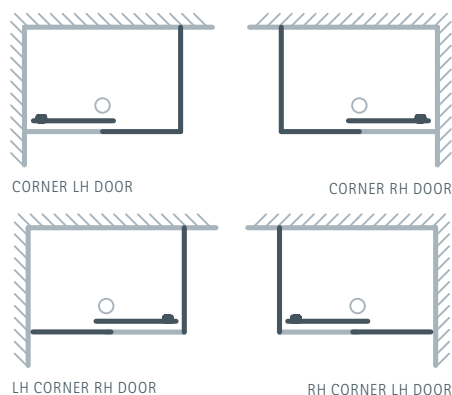

COLONADE STRAIGHT SLIDING CORNER COMPLETE WITH SHOWER TRAY

FEATURES

- Contemporary column design concept
- High-lustre polished Aluminium framing with Chrome hinges
- Space saving sliding door design
- Sliding doors have super smooth action multiple stainless steel roller bearing system
- Unique pre-assembled FLS Front Loading System* for easy installation with concealed screws and fittings
- Adjusts to out-of-plumb wall conditions
- Suitable for power showers

STYLE

- Finish: Celtic Silver
- Frame: High-lustre anodised Aluminium with Chrome plated details
- Glass: 8mm Clear Safety Glass (EN12150-1)
- Height: 2010mm including shower tray

OPTIONAL EXTRAS

Matki Glass Guard Easy Clean protection to special order Sliding Door £111.00 excluding VAT and Side Panel £56.00 excluding VAT. Fineline 60 shower tray included in the price. Available with Continental 40 shower tray on request at no extra cost.

CONFIGURATIONS: CORNER

SLIDING DOOR WITH SIDE PANEL WITH SHOWER TRAY

ADDITIONAL INFORMATION

1. Door opening side is handed, please specify *left* or *right* opening, see illustration.
  2. Straight sliding doors can be fitted with Colonade side panel (series NSC) for corner installations.
  3. Please ensure sufficient access space is available.
  4. Carton size 1500: 2040 x 1630 x 200mm.
  5. Carton size 1700: 2040 x 1850 x 200mm.
2. Shower tray included in price.