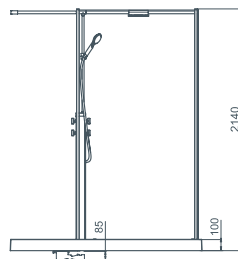

DIMENSIONS (MM) PRICES

MODEL RECESS	A	B	C	D	PRICE (EX. VAT)	PRICE (INC. VAT)
WRD1250	1250	950	520	525	£2,506.00	£3,007.20
WRD1500	1500	920	597	495	£2,579.00	£3,094.80
WRD1700	1700	920	597	495	£2,705.00	£3,246.00