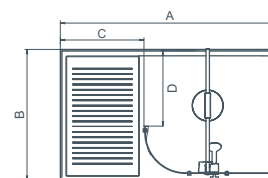

CONFIGURATIONS: RECESS

WCR1500, WCR1700

LH ENTRANCE

RH ENTRANCE

WCR1500

ADDITIONAL INFORMATION

1. Shower mixer connections provided underneath the shower tray for easy plumbing. 2. Please specify *left* or *right* hand entrance. 3. Please specify choice of decking, Teak or Matt White acrylic. 4. The Deluge shower head performs best with min 0.5 bar water pressure systems. 5. The Walk-In design will contain most shower spray during normal use. Some spray may extend beyond the entrance and we recommend tiling of the adjacent area.