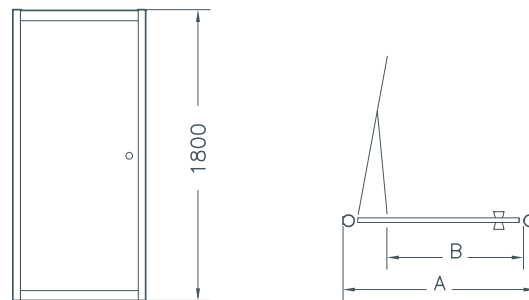

CONFIGURATIONS: CORNER OR RECESS INSWING DOOR WITH SIDE PANEL

MODEL DOOR	DIMENSIONS (MM)		PRICES	
	A	B	PRICE (EX. VAT)	PRICE (INC. VAT)
CW8000 (GLASS HANDLE)	772-812	575	£815.00	£978.00
CW9000 (GLASS HANDLE)	872-912	675	£849.00	£1,018.80
CW8000 (BAR HANDLE)	772-812	575	£872.00	£1,046.40
CW9000 (BAR HANDLE)	872-912	675	£906.00	£1,087.20

MODEL SIDE PANEL	DIMENSIONS (MM)		PRICES	
	A	B	PRICE (EX. VAT)	PRICE (INC. VAT)
CWC7500 (SIDE PANEL)	733-753		£332.00	£398.40
CWC7900 (SIDE PANEL)	770-790		£341.00	£409.20
CWC8900 (SIDE PANEL)	873-893		£362.00	£434.40

*Patent no. GB 228 9302B

VAT CALCULATED AT 20 %