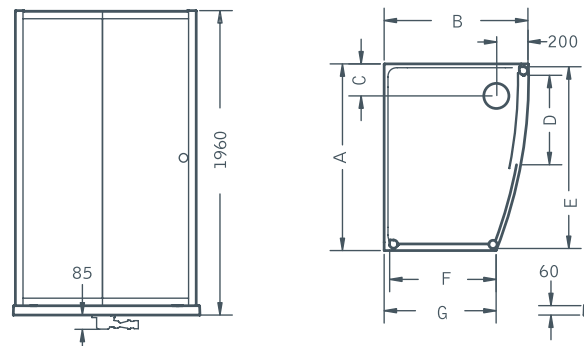

CONFIGURATIONS: CORNER OFFSET SLIDING DOOR, SIDE PANEL WITH SHOWER TRAY

DIMENSIONS (MM)

MODEL OFFSET CORNER ONLY	A	B	C	D	E	F	G	PRICE (EX. VAT)	PRICE (INC. VAT)
NOC1200	1175	900	200	465	1145-1165	670-690	700	£1,641.00	£1,969.20

PRICES