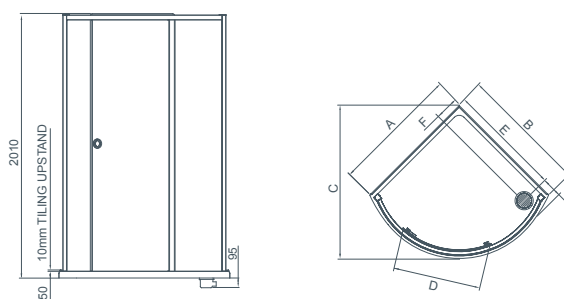

DIMENSIONS (MM)

MODEL CORNER	A	B	C	D	E	F	G	PRICE (EX. VAT)	PRICE (INC. VAT)
NRXC825	825	825	913	465	702	167	138	£1,062.00	£1,274.40
NRXC920	920	920	1112	465	823	155	138	£1,234.00	£1,480.80
NRXC1000	1000	1000	1235	465	892	150	136	£1,405.00	£1,686.00

PRICES