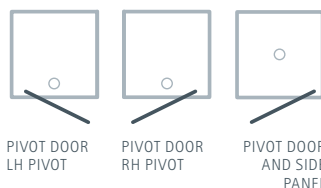

ORIGINAL RADIANCE PIVOT DOOR RECESS OR CORNER WITH SIDE PANEL

FEATURES

- Completely pre-assembled for quick installation
- Suitable for corner and recess installations
- 'Pushfast' seal to withstand the force of power showers
- Available for corner or recess installations

STYLE

- Finish: Celtic Silver
- Frame: High-lustre anodised Aluminium frames
- Glass: Clear Safety Glass (EN12150-1)
- Height: 1800mm (for Inline version add 180mm for support)

OPTIONAL EXTRAS

Matki Glass Guard Easy Clean protection for doors and side panels to special order £62.00 excluding VAT. Inline doors £99.00 excluding VAT.

CONFIGURATIONS: RECESS, ADD SIDE PANEL FOR CORNER

DIMENSIONS (MM)		PRICES	
MODEL DOOR	A	PRICE (EX. VAT)	PRICE (INC. VAT)
RP7000 (PIVOT DOOR)	657-695	£432.00	£518.40
RP7600 (PIVOT DOOR)	717-755	£438.00	£525.60
RP8000 (PIVOT DOOR)	752-790	£443.00	£531.60
RP9000 (PIVOT DOOR)	857-895	£459.00	£550.80
RPL1200 (INLINE PIVOT)	1172-1205	£664.00	£796.80

DIMENSIONS (MM)		PRICES	
MODEL SIDE PANEL	A	PRICE (EX. VAT)	PRICE (INC. VAT)
RC6900 (SIDE PANEL)	676-695	£245.00	£294.00
RC7500 (SIDE PANEL)	736-755	£252.00	£302.40
RC7900 (SIDE PANEL)	768-787	£260.00	£312.00
RC8900 (SIDE PANEL)	876-895	£274.00	£328.80

RPL1200

ADDITIONAL INFORMATION

1. Add side panel for corner installation. 2. When fitting a door with a side panel for corner installation the 15mm thickness of the side panel should be added to the width of the shower door.