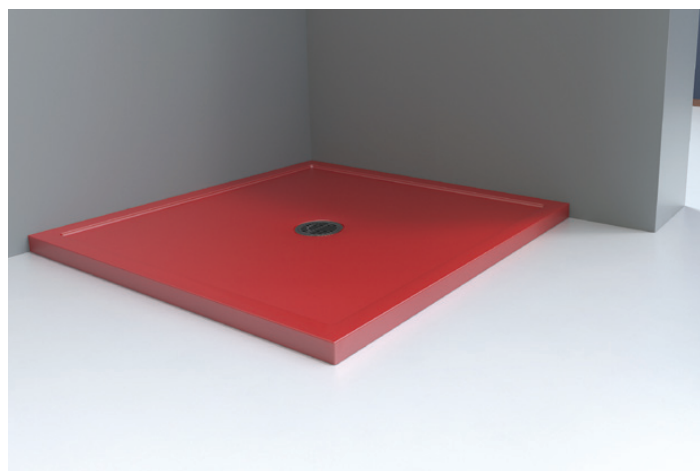

DIMENSIONS (MM)   PRICES

MODEL	A	B	C	PRICE (EX. VAT)	PRICE (INC. VAT)
UL40					
UL760	760	760	40	£220.00	£264.00
UL800	800	800	40	£228.00	£273.60
UL900*	900	900	40	£266.00	£319.20
UL1280*	1200	800	40	£280.00	£336.00
UL1290*	1200	900	40	£298.00	£357.60
UL1490	1400	900	40	£329.00	£394.80
UL1590	1500	900	40	£351.00	£421.20