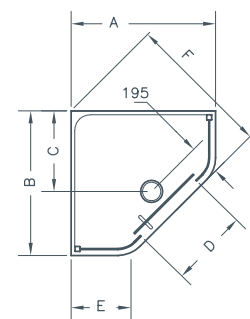

CONFIGURATIONS: CORNER

LCQ900, LCQ1000

LH CORNER

RH CORNER

DIMENSIONS (MM)

MODEL CORNER	A	B	C	D	E	F	PRICE (EX. VAT)	PRICE (INC. VAT)
LCQ900	920	920	513	500	381	920	£1,309.00	£1,570.80
LCQ1000	1020	1020	613	500	481	1061	£1,416.00	£1,699.20