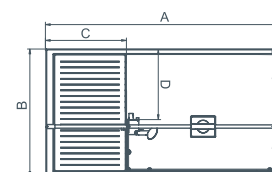

SQUARE WALK-IN CORNER WITH TWO WAY THERMOSTATIC SHOWER CONTROL

FEATURES

- Available in three sizes 1250mm, 1500mm and 1700mm
- Where the bathroom layout makes it inconvenient to enter the Walk-In in the corner choose model WPD which provides entrance by side panel, see configurations below.
- New innovative integrated two-way control mixer technology with thermostatic mixer/diverter on attractive column
- Choice of Teak or Matt White decking
- The Safety Glass is located inside the shower tray eliminating the need for silicon sealant along the base of the surround, therefore retaining its clean look
- Innovative sealed access beneath decking for easy installation and maintenance
- Square Easy Clean shower head and co-ordinating hand shower
- Concealed Fastflow shower waste
- Shower tray included in the price

STYLE

- Finish: Celtic Silver
- Frame: High-lustre anodised Aluminium with Chrome plated details
- Glass: 8mm Clear Safety Glass (EN12150-1)
- Height: 2140mm including shower tray

OPTIONAL EXTRAS

Matki Glass Guard Easy Clean protection to special order £182.00 and £238.00 for WPD models excluding VAT.

CONFIGURATIONS: CORNER

WSD, WPD 1250, 1500, 1700

DIMENSIONS (MM)

MODEL CORNER	A	B	C	D	PRICE (EX. VAT)	PRICE (INC. VAT)
WSD1250	1250	950	520	525	£2,749.00	£3,298.80
WSD1500	1500	920	597	495	£2,816.00	£3,379.20
WSD1700	1700	920	597	495	£2,941.00	£3,529.20

DIMENSIONS (MM)

MODEL SIDE PANEL	A	B	C	D	PRICE (EX. VAT)	PRICE (INC. VAT)
WPD1250	1250	950(635*)	520	525	£2,837.00	£3,404.40
WPD1500	1500	920(605*)	597	495	£2,901.00	£3,481.20
WPD1700	1700	920(605*)	597	495	£3,027.00	£3,632.40

* This measurement refers to the width of the side panel

ADDITIONAL INFORMATION