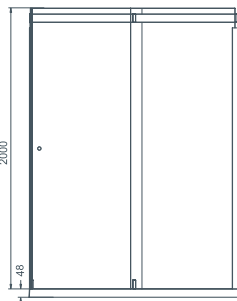

CLASSICA STAINLESS STEEL STRAIGHT SLIDING DOORS FOR CORNER AND RECESS

FEATURES

- Strong and durable highly polished stainless steel headrail and wall mounts
- Luxurious 10mm Safety Glass
- New innovative smooth running, soft closure sliding door
- Low profile 50mm acrylic capped shower tray available in White, Pergamon and Piano Black with specially designed stainless steel threshold
- Stainless steel drain and concealed highflow shower waste
- Suitable for power showers
- Shower tray included in the price

STYLE

- Finish: Highly polished stainless steel
- Frame: Strong stainless steel headrail and wall mounts
- Glass: 10mm Clear Safety Glass (EN12150-1)
- Height: 2050mm including shower tray

OPTIONAL EXTRAS

Matki Glass Guard Easy Clean protection to special order £182.00 excluding VAT.

ADDITIONAL INFORMATION

1. Integrated shower tray with stainless steel threshold is included in the price.
2. Shower trays are handed, please specify *left* or *right* hand; see illustration.
3. Fixed panel is always fitted against the wall.

CONFIGURATIONS: CORNER

TSS1500

CONFIGURATIONS: RECESS

TSR1500

DIMENSIONS (MM)

PRICES

MODEL CORNER	A	B	PRICE (EX. VAT)	PRICE (INC. VAT)
TSS1500	1500	900	£2,048.00	£2,457.60

DIMENSIONS (MM)

PRICES

MODEL RECESS	A	B	PRICE (EX. VAT)	PRICE (INC. VAT)
TSR1500	1500	900	£1,773.00	£2,127.60