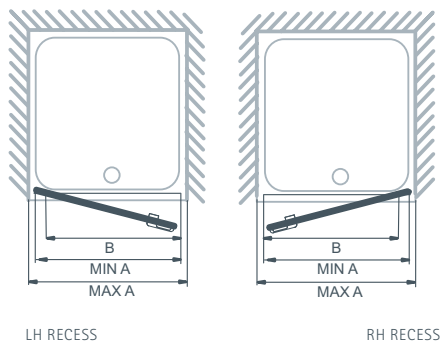

CONFIGURATIONS: RECESS

NRP700, NRP760, NRP800, NRP900

DIMENSIONS (MM)		PRICES		
MODEL RECESS	A	B	PRICE (EX. VAT)	PRICE (INC. VAT)
NRP700	664-700	479	£412.00	£494.40
NRP760	724-760	539	£420.00	£504.00
NRP800	764-800	579	£424.00	£508.80
NRP900	864-900	679	£436.00	£523.20

RECOMMENDED TRAY MODEL

MODEL
SN700
SN760
SN800/CL800
SN900/CL900