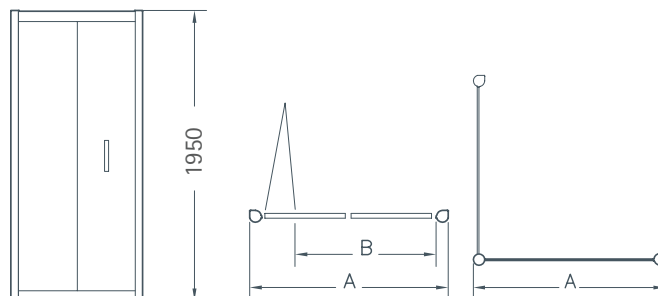

DIMENSIONS: INFOLD DOOR

DIMENSIONS: SIDE PANEL

MODEL CORNER DOOR	DIMENSIONS (MM)		PRICES	
	A	B	PRICE (EX. VAT)	PRICE (INC. VAT)
NCI7000 (INFOLD)	665-705	475	£730.00	£876.00
NCI7600 (INFOLD)	725-765	535	£742.00	£890.40
NCI8000 (INFOLD)	765-805	575	£750.00	£900.00
NCI9000 (INFOLD)	865-905	675	£769.00	£922.80

MODEL SIDE PANEL	DIMENSIONS (MM)		PRICES	
	A		PRICE (EX. VAT)	PRICE (INC. VAT)
NSC6900 (SIDE)	660-692		£293.00	£351.60
NSC7500 (SIDE)	720-752		£304.00	£364.80
NSC7900 (SIDE)	760-792		£318.00	£381.60
NSC8900 (SIDE)	860-892		£330.00	£396.00
NSC9900 (SIDE)	960-992		£342.00	£410.40