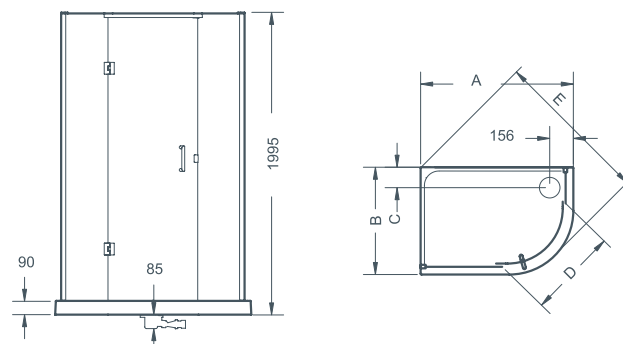

CONFIGURATIONS: CORNER OFFSET

LSC1070

LH CORNER

RH CORNER

DIMENSIONS (MM)					PRICES		
MODEL CORNER OFFSET	A	B	C	D	E	PRICE (EX. VAT)	PRICE (INC. VAT)
LSC1070	1010	710	135	598	1070	£1,288.00	£1,545.60

ORIGINAL ILLUSION QUINTESSE CORNER