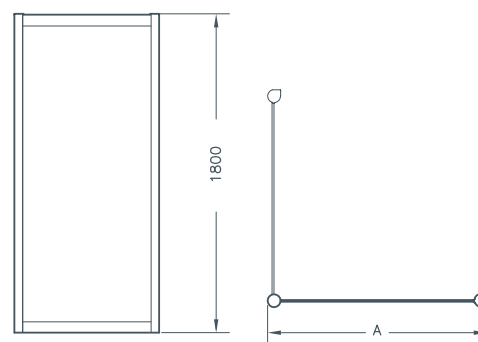

ORIGINAL RADIANCE PIVOT DOOR RECESS OR CORNER WITH SIDE PANEL

FEATURES

- Completely pre-assembled for quick installation
- Suitable for corner and recess installations
- 'Pushfast' seal to withstand the force of power showers
- Available for corner or recess installations

STYLE

- Finish: Celtic Silver
- Frame: High-lustre anodised Aluminium frames
- Glass: Clear Safety Glass (EN12150-1)
- Height: 1800mm (for Inline version add 180mm for support)

OPTIONAL EXTRAS

Matki Glass Guard Easy Clean protection for doors and side panels to special order £62.00 excluding VAT. Inline doors £99.00 excluding VAT.

CONFIGURATIONS: RECESS, ADD SIDE PANEL FOR CORNER

DIMENSIONS (MM)		PRICES	
MODEL DOOR	A	PRICE (EX. VAT)	PRICE (INC. VAT)
RP7000 (PIVOT DOOR)	657-695	£432.00	£518.40
RP7600 (PIVOT DOOR)	717-755	£438.00	£525.60
RP8000 (PIVOT DOOR)	752-790	£443.00	£531.60
RP9000 (PIVOT DOOR)	857-895	£459.00	£550.80
RPL1200 (INLINE PIVOT)	1172-1205	£664.00	£796.80

DIMENSIONS (MM)		PRICES	
MODEL SIDE PANEL	A	PRICE (EX. VAT)	PRICE (INC. VAT)
RC6900 (SIDE PANEL)	676-695	£245.00	£294.00
RC7500 (SIDE PANEL)	736-755	£252.00	£302.40
RC7900 (SIDE PANEL)	768-787	£260.00	£312.00
RC8900 (SIDE PANEL)	876-895	£274.00	£328.80

RPL1200

ADDITIONAL INFORMATION

1. Add side panel for corner installation. 2. When fitting a door with a side panel for corner installation the 15mm thickness of the side panel should be added to the width of the shower door.