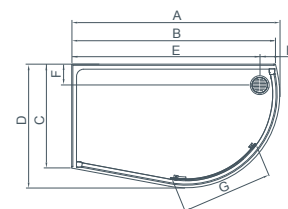

DIMENSIONS (MM)

MODEL CORNER OFFSET	A	B	C	D	E	F	G	H	PRICE (EX. VAT)	PRICE (INC. VAT)
NRX01170	1104	1100	714	844	965	150	460	139	£1,246.00	£1,495.20
NRX01480	1481	1450	740	880	1339	150	465	139	£1,386.00	£1,663.20

VAT CALCULATED AT 20 %