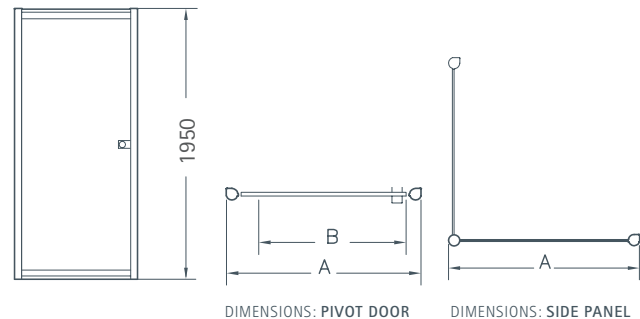

DIMENSIONS (MM)		PRICES		TRAY	DIMENSIONS (MM)		PRICES		
MODEL CORNER DOOR	A	B	PRICE (EX. VAT)	PRICE (INC. VAT)	MODEL**	PANEL MODEL	A	PRICE (EX. VAT)	PRICE (INC. VAT)
NCP7000 (PIVOT)	665-705	450	£654.00	£784.80	SN700	NSC6900 (SIDE)	660-692	£293.00	£351.60
NCP7600 (PIVOT)	725-765	510	£667.00	£800.40	SN760	NSC7500 (SIDE)	720-752	£304.00	£364.80
NCP8000 (PIVOT)	765-805	550	£674.00	£808.80	CL/SN800	NSC7900 (SIDE)	760-792	£318.00	£381.60
NCP9000 (PIVOT)	865-905	650	£719.00	£862.80	CL/SN900	NSC8900 (SIDE)	860-892	£330.00	£396.00
NCP1000 (PIVOT)	965-1005	750	£742.00	£890.40	CL/SN1000	NSC9900 (SIDE)	960-992	£342.00	£410.40

*Patent no. GB 228 9302B

**Recommended tray models. For full range see Tray Collection pages 84-91