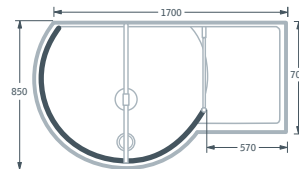

DIMENSIONS (MM)

PRICES

MODEL CORNER	A	B	C	PRICE (EX. VAT)	PRICE (INC. VAT)
WIC1700 (WITH DELUGE)	1700	850	700	£2,833.00	£3,399.60
WIC1706	1700	850	700	£2,547.00	£3,056.40

*The Deluge shower head performs best with minimum 0.5 bar water pressure.