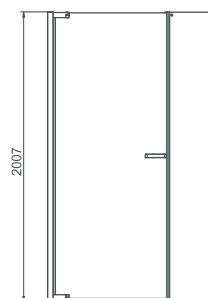

DIMENSIONS (MM)			PRICES	
MODEL RECESS	A	B	PRICE (EX. VAT)	PRICE (INC. VAT)
NRI1200	1163-1200	579	£566.00	£679.20

RECOMMENDED TRAY MODEL

MODEL
SN1276/SN1280/CL1280/ SN1290/SAS1290/ CL1290

VAT CALCULATED AT 20 %