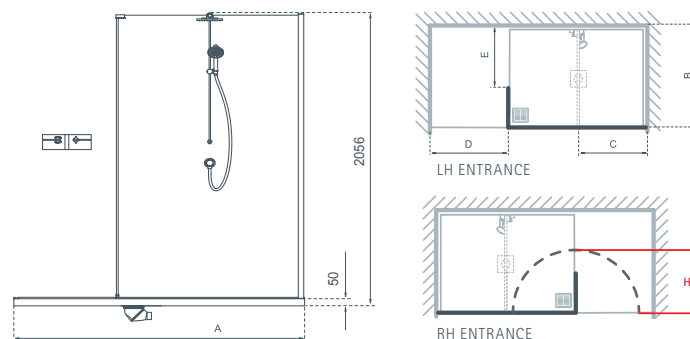

CONFIGURATION: RECESS

NWSR1580, NWSR1590, NWSR1780, NWSR1790

Optional Hinged Panel Models 1580/1780 H=450mm, models 1590/1790 H=500mm

MODEL RECESS	DIMENSIONS (M.M)					PRICES	
	A	B	C	D	E	PRICE (EX. VAT)	PRICE (INC. VAT)
NWSR1580	1500	800	470	530	530	£2,188.00	£2,625.60
NWSR1586 (WITHOUT DELUGE)	1500	800	470	530	530	£1,755.00	£2,106.00
NWSR1590	1500	900	470	530	530	£2,241.00	£2,689.20
NWSR1596 (WITHOUT DELUGE)	1500	900	470	530	530	£1,808.00	£2,169.60
NWSR1780	1700	800	545	580	530	£2,291.00	£2,749.20
NWSR1786 (WITHOUT DELUGE)	1700	800	545	580	530	£1,858.00	£2,229.60
NWSR1790	1700	900	545	580	530	£2,366.00	£2,839.20
NWSR1796 (WITHOUT DELUGE)	1700	900	545	580	530	£1,933.00	£2,319.60

Matki Glass Guard Easy Clean protection included in price.