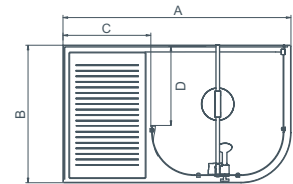

CONFIGURATIONS: CORNER

WCD1500, WCD1700

LH
ENTRANCE

RH
ENTRANCE

ADDITIONAL INFORMATION

1. Shower mixer connections provided underneath the shower tray for easy plumbing. 2. Please specify *left* or *right* hand entrance. 3. Please specify choice of decking, Teak or Matt White acrylic. 4. The Deluge shower head performs best with min 0.5 bar water pressure systems. 5. The Walk-In design will contain most shower spray during normal use. Some spray may extend beyond the entrance and we recommend tiling of the adjacent area.