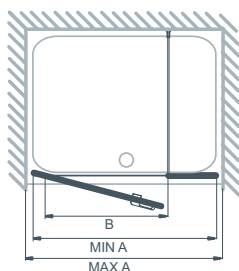

CONFIGURATIONS: RECESS

NRI1200

LH ENTRANCE