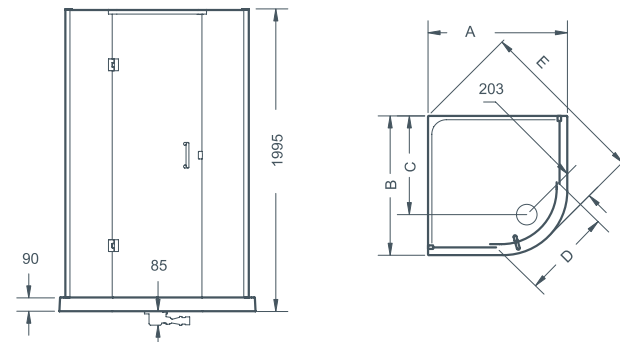

DIMENSIONS (MM)

PRICES

MODEL CORNER	A	B	C	D	E	PRICE (EX. VAT)	PRICE (INC. VAT)
LSC900	920	920	653	598	1125	£1,312.00	£1,574.40