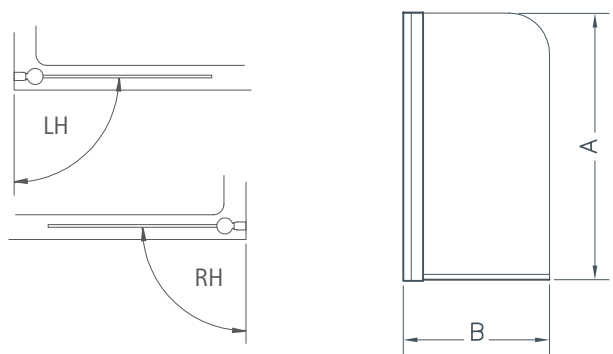

CONFIGURATIONS: BATH SCREEN SINGLE PANEL

EBS800

	DIMENSIONS (MM)		PRICES	
MODEL SINGLE SCREEN	A	B	PRICE (EX. VAT)	PRICE (INC. VAT)
EBC800 (CURVED)	1500	810-823	£392.00	£470.40
EBS800 (SQUARE)	1500	810-823	£363.00	£435.60