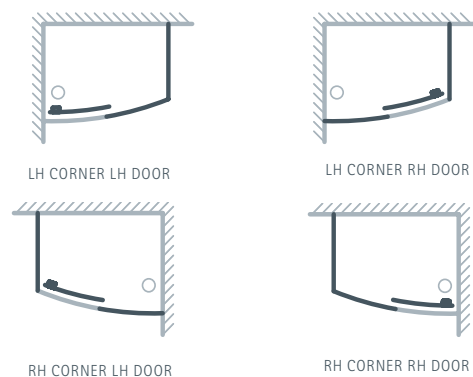

CONFIGURATIONS: CORNER OFFSET SLIDING DOOR, SIDE PANEL WITH SHOWER TRAY

DIMENSIONS (MM)

MODEL OFFSET CORNER ONLY	A	B	C	D	E	F	G	PRICE (EX. VAT)	PRICE (INC. VAT)
NOC1200	1175	900	200	465	1145-1165	670-690	700	£1,641.00	£1,969.20

PRICES