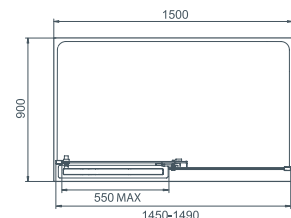

DIMENSIONS (MM)

PRICES

MODEL CORNER	A	B	PRICE (EX. VAT)	PRICE (INC. VAT)
TSS1500	1500	900	£2,048.00	£2,457.60

DIMENSIONS (MM)

PRICES

MODEL RECESS	A	B	PRICE (EX. VAT)	PRICE (INC. VAT)
TSR1500	1500	900	£1,773.00	£2,127.60