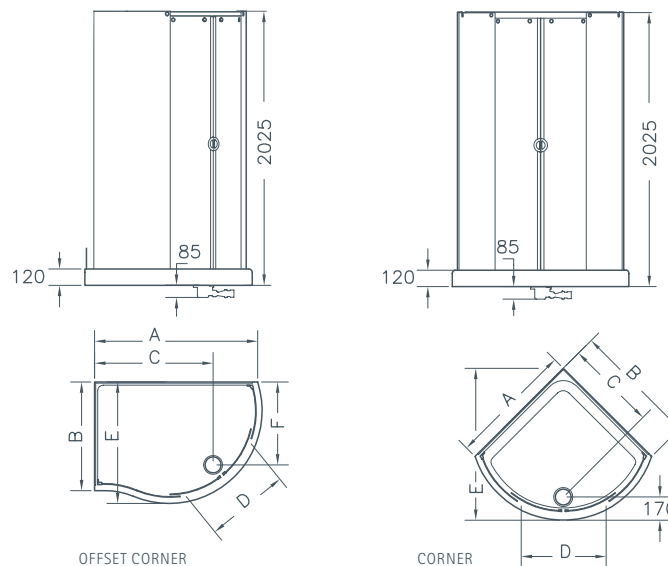

DIMENSIONS (MM)

MODEL CORNER
OFFSET

ECC1290

MODEL CORNER

ECC900

A

B

C

D

E

F

PRICES

PRICE (EX. VAT)

PRICE (INC. VAT)

1200

800

870

590

900

610

£1,471.00

£1,765.20

920

920

670

590

1120

-

£1,364.00

£1,636.80