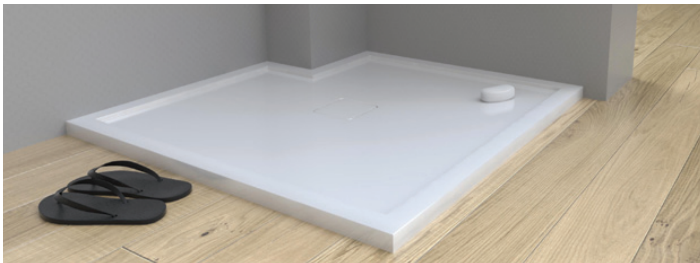

PREFERENCE STANDARD AND BESPOKE SHOWER TRAYS

FEATURES

- The New Shower tray which fits anywhere.
- One of the main features of the new Matki Preference shower tray is its complete adaptability and flexibility to fit into any space.
- The Matki Preference shower tray revolutionises shower design with fit-anywhere possibilities and ultra modern low profile look.
- Matki's unique advanced formula material composition is rich in ground marble giving outstanding durability and a tough fully restorable surface.
- The tactile semi-matt finish is comfortable, luxurious and warm to the touch and blends beautifully into any bathroom design.
- Choose from a range of standard sizes or to your own specification.

STYLE

- Shower Tray with the security of a 10mm raised threshold.
- Finish: Solid Surface, Semi-Matt White.
- Height: See below.

Above shows a possible bespoke configuration. To measure for a bespoke tray you can use the diagram and table (left). D and E are shown as an example only for bespoke trays with cut-out. It is even possible to locate the waste hole off centre if this is required to avoid a floor joint. If you need further clarification on how to measure for bespoke, please contact Matki or your local Showroom.