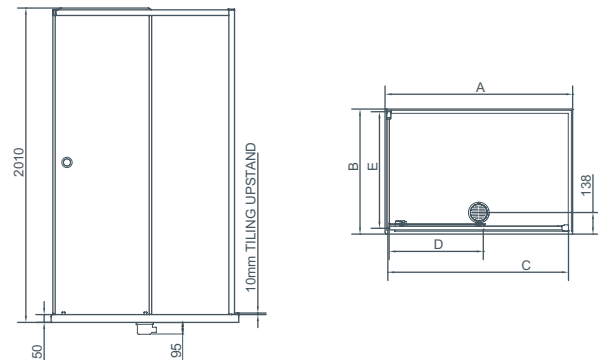

DIMENSIONS (MM)

MODEL CORNER	A	B	C	D	E	PRICE (EX. VAT)	PRICE (INC. VAT)
NRXSC1280	1200	800	1155-1175	500	735-755	£1,210.00	£1,452.00
NRXSC1290	1200	900	1155-1175	500	835-855	£1,255.00	£1,506.00
NRXSC1480	1400	800	1355-1375	600	735-755	£1,299.00	£1,558.80
NRXSC1490	1400	900	1355-1375	600	835-855	£1,343.00	£1,611.60