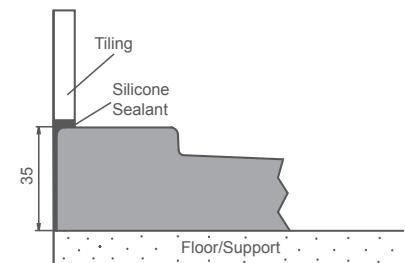

PREFERENCE STANDARD AND BESPOKE SHOWER TRAYS

FEATURES

- The New Shower tray which fits anywhere.
- One of the main features of the new Matki Preference shower tray is its complete adaptability and flexibility to fit into any space.
- The Matki Preference shower tray revolutionises shower design with fit-anywhere possibilities and ultra modern low profile look.
- Matki's unique advanced formula material composition is rich in ground marble giving outstanding durability and a tough fully restorable surface.
- The tactile semi-matt finish is comfortable, luxurious and warm to the touch and blends beautifully into any bathroom design.
- Choose from a range of standard sizes or to your own specification.

STYLE

- Shower Tray with the security of a 10mm raised threshold.
- Finish: Solid Surface, Semi-Matt White.
- Height: See below.

Above shows a possible bespoke configuration. To measure for a bespoke tray you can use the diagram and table (left). D and E are shown as an example only for bespoke trays with cut-out. It is even possible to locate the waste hole off centre if this is required to avoid a floor joint. If you need further clarification on how to measure for bespoke, please contact Matki or your local Showroom.

CONFIGURATIONS: PREFERENCE

Shower waste positioned in centre of tray, see notes left.