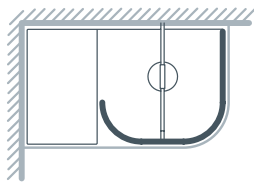

WALK-IN CURVED CORNER WITH TWO WAY THERMOSTATIC SHOWER CONTROL

FEATURES

- Available in two sizes 1520mm and 1700mm
- New innovative integrated two-way control mixer technology with thermostatic mixer/diverter on attractive column
- Choice of luxury Teak or Matt White decking
- The Safety Glass is located inside the shower tray eliminating the need for silicon sealant along the base of the surround, therefore retaining its clean look
- Innovative sealed access beneath decking for easy installation and maintenance
- 220mm round Easy Clean shower head and co-ordinating hand shower
- Integrated tiling upstand for secure installation
- Concealed Fastflow shower waste
- Shower tray included in the price

STYLE

- Finish: Celtic Silver
- Frame: High-lustre anodised Aluminium with Chrome plated details
- Glass: 6mm Clear Safety Glass
- Height: 2140mm including shower tray

OPTIONAL EXTRAS

Matki Glass Guard Easy Clean protection to special order £147.00 excluding VAT.

CONFIGURATIONS: CORNER

WCD1500, WCD1700

LH
ENTRANCE