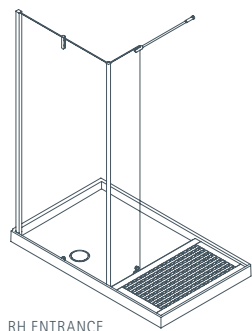

CONFIGURATIONS: WP SINGLE PANEL WITH RETURN INCLUDING SHOWER TRAY

DIMENSIONS (MM)					PRICES		
MODEL PANEL WITH RETURN AND TRAY	A	B	C	D	E	PRICE (EX. VAT)	PRICE (INC. VAT)
WP1500	1500	900	488	510	510	£1,339.00	£1,606.80
WP1700	1700	910	590	544	520	£1,453.00	£1,743.60