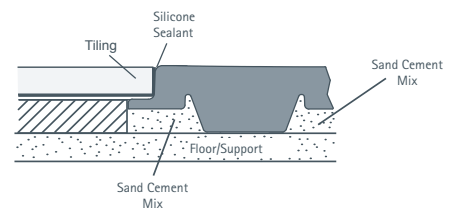

Typical Installation for Wetroom Floor
New Continental 30

*Add 12.5mm all round for tiling flange.