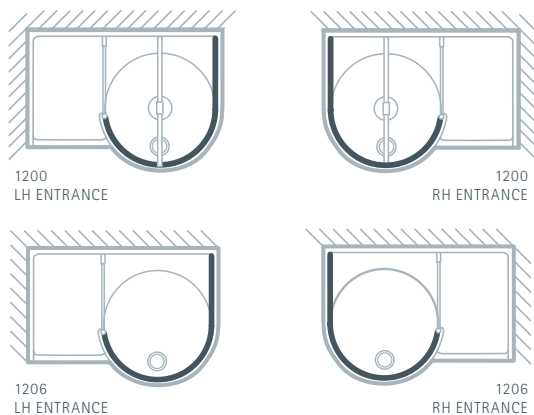

ORIGINAL 1200 WALK-IN CURVED CORNER

FEATURES

- The 1200 Walk-In ranges are uniquely supplied complete with the Matki Elixir high quality concealed thermostatic shower mixer with diverter, a hand shower and overhead support with 180mm Easy Clean Deluge shower head*
- Walk-In shower, no door to open or close
- Curved toughened glass is located inside the shower tray eliminating the need for silicon sealant along the base of the surround, therefore retaining its clean look
- Trays have integral fixings for glass panels and come with tiling lip on wall sides for a secure tray-to-tile waterseal. Maximum finished tile thickness 12mm, for thicker tiles consult our Customer Helpline
- Walk-In trays are supplied with a Fastflow Chrome top access waste
- Synthastone shower tray in any colour and 90mm Matki Fastflow shower waste included in price
- 1206 Walk-In shower surround without door, comes complete with Matki Elixir concealed thermostatic shower mixer, slide bar and handset (without overhead support), Synthastone shower tray and 90mm Matki Fastflow shower waste

STYLE

- Finish: Celtic Silver
- Frame: High-lustre anodised Aluminium with Chrome plated details
- Glass: 6mm Clear Safety Glass
- Height: 2138mm including tray and support tube 1970mm to top of glass

OPTIONAL EXTRAS

Matki Glass Guard Easy Clean protection to special order £137.00 excluding VAT.

CONFIGURATIONS: CORNER

1200, 1206

ADDITIONAL INFORMATION

1. All Walk-in surrounds are handed, please specify *left* or *right* hand; see illustration.
2. The Walk-In design will contain most shower spray during normal use.
3. Some spray may extend beyond the entrance and we recommend tiling of the adjacent area.