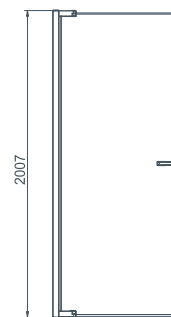

CONFIGURATIONS: RECESS

NRP700, NRP760, NRP800, NRP900

DIMENSIONS (MM)		PRICES		
MODEL RECESS	A	B	PRICE (EX. VAT)	PRICE (INC. VAT)
NRP700	664-700	479	£412.00	£494.40
NRP760	724-760	539	£420.00	£504.00
NRP800	764-800	579	£424.00	£508.80
NRP900	864-900	679	£436.00	£523.20

RECOMMENDED TRAY MODEL

MODEL
SN700
SN760
SN800/CL800
SN900/CL900