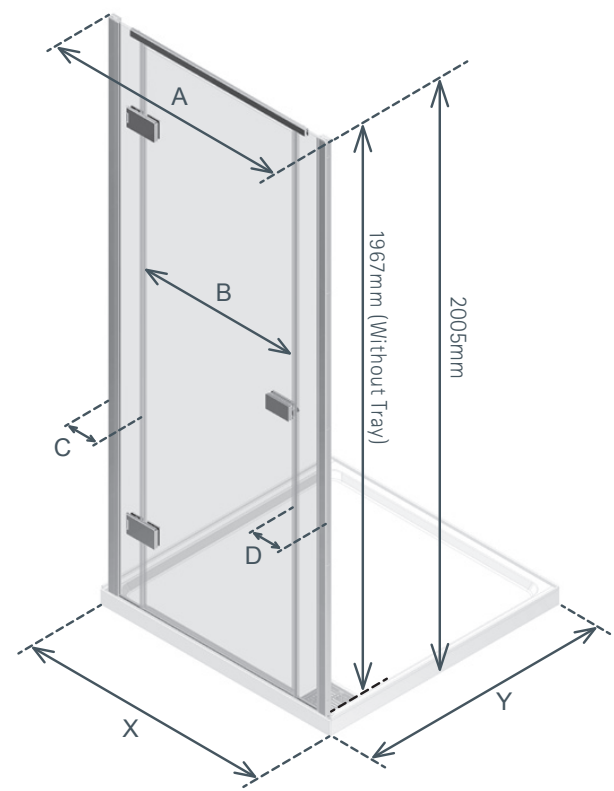

STYLE

- Finish: Celtic Silver
- Frame: Mirror polished stainless steel frames and brass hinges.
- Glass: 6mm clear Safety Glass door, 8mm clear straight Safety Glass side panels
- Height: 2005mm includes tray

OPTIONAL EXTRAS

- Optional Raised tray version available, supplied with adjustable legs and front cover panel in white only. Raised tray adds 100mm to height. Add £55.00 excluding VAT to tray prices

DIMENSIONS (MM) PRICES

RECESS DOOR WITH INTEGRATED TRAY

MODEL	A	B	C	D	X	Y	PRICE (EX. VAT)	PRICE (INC. VAT)
IRT800	740 - 770	492	130	134	800	800	£1,030.00	£1,236.00
IRT900	840 - 870	592	130	134	900	900	£1,070.00	£1,284.00
IRT9080	840 - 870	592	130	134	900	800	£1,080.00	£1,296.00
IRT1080	940 - 970	592	230	134	1000	800	£1,090.00	£1,308.00
IRT1280	1140 - 1170	592	430	134	1200	800	£1,160.00	£1,392.00
IRT1290	1140 - 1170	592	430	134	1200	900	£1,175.00	£1,410.00
IRT1580	1440 - 1470	592	730	134	1500	800	£1,280.00	£1,536.00
IRT1590	1440 - 1470	592	730	134	1500	900	£1,295.00	£1,554.00

RECESS DOOR ONLY WITHOUT TRAY

IR800	760 - 790	492	130	151	-	-	£820.00	£984.00
IR900	860 - 890	592	130	151	-	-	£835.00	£1,002.00
IR1000	960 - 990	592	230	151	-	-	£850.00	£1,020.00
IR1200	1160 - 1190	592	430	151	-	-	£875.00	£1,050.00
IR1500	1460 - 1490	592	730	151	-	-	£925.00	£1,110.00

1500 size comes with brace bar