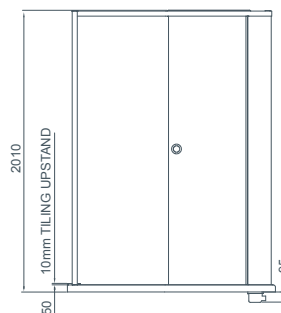

DIMENSIONS (MM)

MODEL CORNER OFFSET	A	B	C	D	E	F	G	H	PRICE (EX. VAT)	PRICE (INC. VAT)
NRX01170	1104	1100	714	844	965	150	460	139	£1,246.00	£1,495.20
NRX01480	1481	1450	740	880	1339	150	465	139	£1,386.00	£1,663.20

VAT CALCULATED AT 20 %