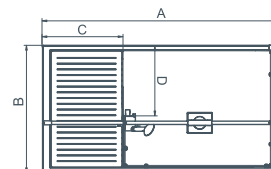

DIMENSIONS (MM) PRICES

MODEL RECESS	A	B	C	D	PRICE (EX. VAT)	PRICE (INC. VAT)
WRD1250	1250	950	520	525	£2,506.00	£3,007.20
WRD1500	1500	920	597	495	£2,579.00	£3,094.80
WRD1700	1700	920	597	495	£2,705.00	£3,246.00