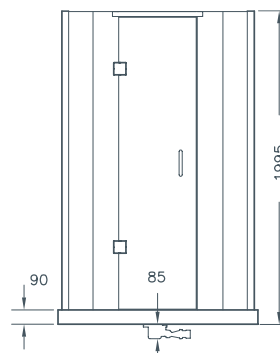

DIMENSIONS (MM)

MODEL CORNER
OFFSET

LCQ1200

	A	B	C	D	E	F
	1220	920	513	500	381/681	1132

PRICES

PRICE (EX. VAT)	PRICE (INC. VAT)
£1,467.00	£1,760.40