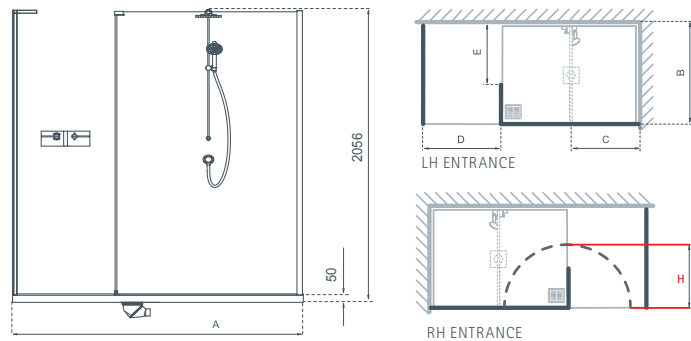

CONFIGURATION: CORNER WITH SIDE PANEL

NWCC1580, NWCC1590, NWCC1780, NWCC1790

Optional Hinged Panel Models 1580/1780 H=450mm, models 1590/1790 H=500mm

DIMENSIONS (MM) PRICES

MODEL CORNER WITH SIDE PANEL	A	B	C	D	E	PRICE (EX. VAT)	PRICE (INC. VAT)
NWCC1580	1500	800	470	530	530	£2,577.00	£3,092.40
NWCC1586 (WITHOUT DELUGE)	1500	800	470	530	530	£2,144.00	£2,572.80
NWCC1590	1500	900	470	530	530	£2,630.00	£3,156.00
NWCC1596 (WITHOUT DELUGE)	1500	900	470	530	530	£2,197.00	£2,636.40
NWCC1780	1700	800	545	580	530	£2,665.00	£3,198.00
NWCC1786 (WITHOUT DELUGE)	1700	800	545	580	530	£2,232.00	£2,678.40
NWCC1790	1700	900	545	580	530	£2,755.00	£3,306.00
NWCC1796 (WITHOUT DELUGE)	1700	900	545	580	530	£2,322.00	£2,786.40

Matki Glass Guard Easy Clean protection included in price. VAT CALCULATED AT 20 %