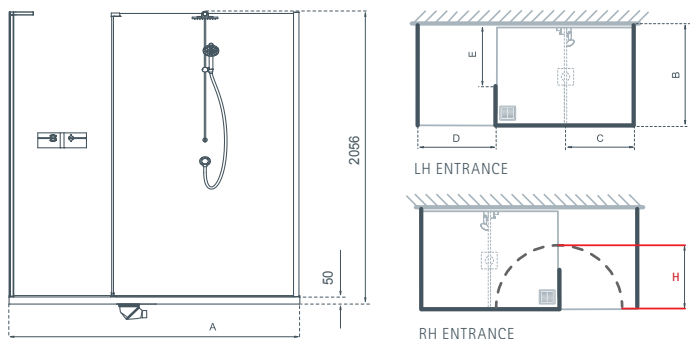

CONFIGURATION: RECESS

NWSR1580, NWSR1590, NWSR1780, NWSR1790

Optional Hinged Panel Models 1580/1780 H=450mm, models 1590/1790 H=500mm

MODEL RECESS	DIMENSIONS (M.M)					PRICES	
	A	B	C	D	E	PRICE (EX. VAT)	PRICE (INC. VAT)
NWSR1580	1500	800	470	530	530	£2,188.00	£2,625.60
NWSR1586 (WITHOUT DELUGE)	1500	800	470	530	530	£1,755.00	£2,106.00
NWSR1590	1500	900	470	530	530	£2,241.00	£2,689.20
NWSR1596 (WITHOUT DELUGE)	1500	900	470	530	530	£1,808.00	£2,169.60
NWSR1780	1700	800	545	580	530	£2,291.00	£2,749.20
NWSR1786 (WITHOUT DELUGE)	1700	800	545	580	530	£1,858.00	£2,229.60
NWSR1790	1700	900	545	580	530	£2,366.00	£2,839.20
NWSR1796 (WITHOUT DELUGE)	1700	900	545	580	530	£1,933.00	£2,319.60

Matki Glass Guard Easy Clean protection included in price.

CONFIGURATION: THREE SIDED

NWST1580, NWST1590, NWST1780, NWST1790

Optional Hinged Panel Models 1580/1780 H=450mm, models 1590/1790 H=500mm

MODEL 3 SIDED	DIMENSIONS (M.M)					PRICES	
	A	B	C	D	E	PRICE (EX. VAT)	PRICE (INC. VAT)
NWST1580	1500	800	470	530	530	£2,861.00	£3,433.20
NWST1586 (WITHOUT DELUGE)	1500	800	470	530	530	£2,428.00	£2,913.60
NWST1590	1500	900	470	530	530	£2,914.00	£3,496.80
NWST1596 (WITHOUT DELUGE)	1500	900	470	530	530	£2,481.00	£2,977.20
NWST1780	1700	800	545	580	530	£2,886.00	£3,463.20
NWST1786 (WITHOUT DELUGE)	1700	800	545	580	530	£2,453.00	£2,943.60
NWST1790	1700	900	545	580	530	£2,975.00	£3,570.00
NWST1796 (WITHOUT DELUGE)	1700	900	545	580	530	£2,542.00	£3,050.40