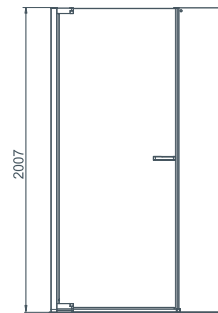

ADDITIONAL INFORMATION

1. Doors pivot from wall side only.
2. Side panels are suitable for *left or right* hand installations.

CONFIGURATIONS: CORNER

NRIC1280, NRIC1290

LH CORNER

RH CORNER

MODEL CORNER	DIMENSIONS (MM)			PRICES	
	A	B	C	PRICE (EX. VAT)	PRICE (INC. VAT)
NRIC1280	1156-1177	579	766-781	£761.00	£913.20
NRIC1290	1156-1177	579	866-881	£773.00	£927.60