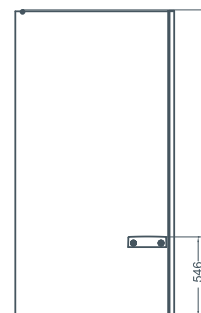

* Also available in Black tinted glass at 10% supplement.

ADDITIONAL INFORMATION

- Suitable for *left hand* or *right hand* fitting (if ordered with Matki Glass Guard, specify *left hand* or *right hand*).
- Available with optional 1200 x 900mm shower tray complete with Teak decking.
- Also available in Black tinted glass at 10% supplement.