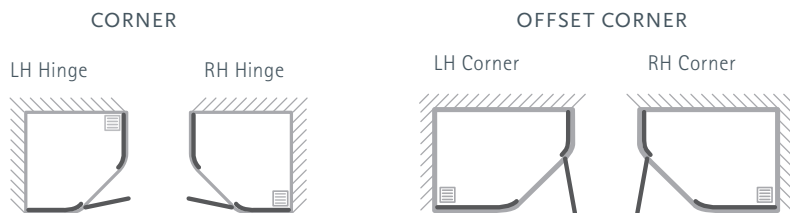

Please specify hand when ordering.

DIMENSIONS (MM) PRICES

MODEL QUINTESSE	A	B	C	PRICE (EX. VAT)	PRICE (INC. VAT)
IQT900	900	900	892	£1,405.00	£1,686.00
IQT1000	1000	1000	1033	£1,465.00	£1,758.00
IQT1080	1000	800	892	£1,435.00	£1,722.00
IQT1280	1280	800	1033	£1,550.00	£1,860.00
IQT1290	1200	900	1104	£1,595.00	£1,914.00
IQT1490	1400	900	1245	£1,680.00	£2,016.00

HANDLE OPTIONS