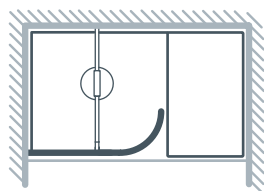

RH ENTRANCE