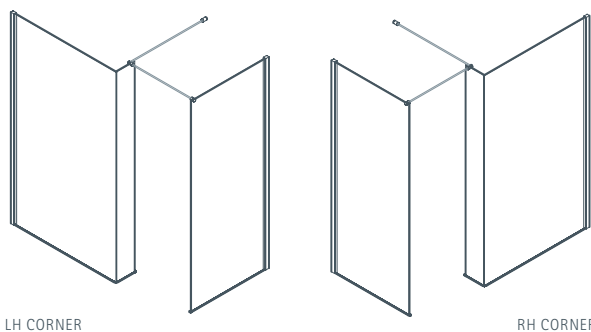

CONFIGURATIONS: AWL + AWC SINGLE PANEL WITH RETURN AND SIDE PANEL

DIMENSIONS (MM)		PRICES		DIMENSIONS (MM)		PRICES		
MODEL SINGLE PANEL WITH RETURN	A	B	PRICE (EX. VAT)	PRICE (INC. VAT)	SIDE PANEL	A	PRICE (EX. VAT)	PRICE (INC. VAT)
AWL900 L-PANEL	853-873	1300-1500	£824.00	£988.80	AWC850 SIDE PANEL	865-885	£412.00	£494.40
AWL1200 L-PANEL	1157-1177	1600-1800	£942.00	£1,130.40				
AWL1500 L-PANEL	1457-1477	1900-2100	£1,082.00	£1,298.40				