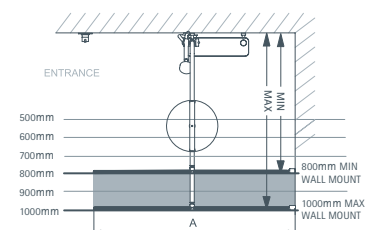

Shower Tray, complete with Teak decking SAS1290 £680.00 excluding VAT.

For other shower trays see our low profile ranges on pages 84-91.

CONFIGURATIONS: AS STRAIGHT PANEL WITH DELUGE SHOWER PACK

AS WITH DELUGE,
SHOWING RH INSTALLATION

ADDITIONAL INFORMATION

- Suitable for *left hand* or *right hand* fitting (if ordered with Matki Glass Guard, specify *left hand* or *right hand*).
- Available with optional 1200 x 900mm shower tray complete with Teak decking.