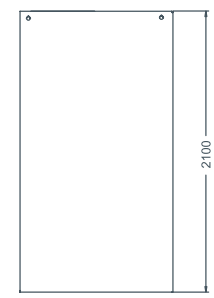

ADDITIONAL INFORMATION

1. Special oversize brace bars are available on request at time of ordering.

AST