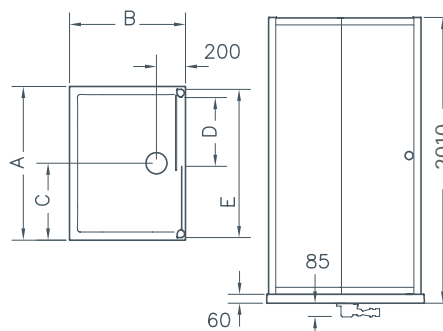

CONFIGURATIONS: RECESS SLIDING DOOR WITH SHOWER TRAY

RECESS LH DOOR

RECESS RH DOOR

ADDITIONAL INFORMATION

- Door opening side is handed, please specify *left* or *right* opening, see illustration.
- Straight sliding doors can be fitted with Colonade side panel (series NSC) for corner installations see opposite page.
- Please ensure sufficient access space is available.
- Carton size 1500: 2040 x 1630 x 200mm.
- Carton size 1700: 2040 x 1850 x 200mm. Shower tray included in price.