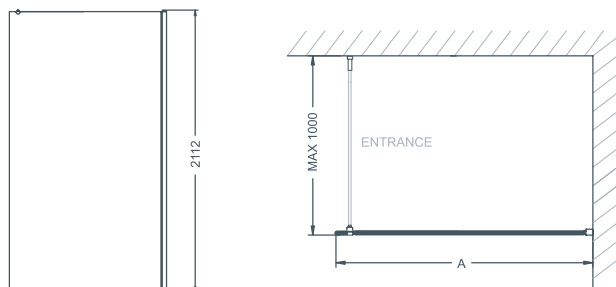

WET ROOM PANELS: STRAIGHT PANEL ONLY

FEATURES

- Series ASP consists of Wet Room Panel only with toughened Safety Glass Panel and brace bar stability support
- The Wet Room Panels can be positioned on a tiled floor or installed with a shower tray
- Consideration should be given to water drainage, especially outside the shower tray area as water may spray beyond the panel/shower tray

STYLE

- Finish: Celtic Silver
- Frame: High-lustre anodised Aluminium with Chrome plated details
- Glass: 8mm clear or black tinted* Safety Glass (EN12150-1)
- Height: 2112mm

OPTIONAL EXTRAS

Matki Glass Guard Easy Clean protection to special order Straight 500 to 850 £55.00 excluding VAT. Straight 1000 to 1500 £109.00 excluding VAT.

For shower trays see our low profile ranges on pages 84-91.

Special oversize brace bars are available on request at the time of ordering.

Shower seat is available for the 1200, 1400 and 1500 Straight Panels only. Add £390.00 excluding VAT, £468.00 including VAT. Use suffix SEAT after product code i.e. ASP 1200/SEAT.

ASP WITHOUT DELUGE

DIMENSIONS (MM)		PRICES	
MODEL SINGLE PANEL	A	PRICE (EX. VAT)	PRICE (INC. VAT)
ASP500	477-492	£466.00	£559.20
ASP700	677-692	£468.00	£561.60
ASP850*	827-842	£518.00	£621.60
ASP1000*	977-992	£554.00	£664.80
ASP1100	1077-1092	£572.00	£686.40
ASP1200*	1177-1192	£596.00	£715.20
ASP1400	1377-1392	£614.00	£736.80
ASP1500*	1477-1492	£634.00	£760.80

* Also available in Black tinted glass at 10% supplement.