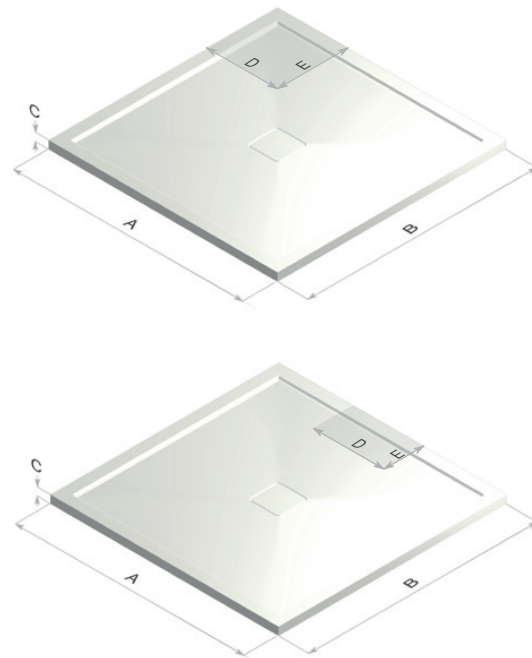

Shower waste positioned in centre of tray, see notes left.

DIMENSIONS (MM)				PRICES		
MODEL	A	B	C		PRICE (EX. VAT)	PRICE (INC. VAT)
MP800	800	800	30	STANDARD SIZE	£360.00	£432.00
MP M-T-M UP TO	900	X 900	30	MADE-TO-MEASURE	£590.00	£708.00
MP900	900	900	30	STANDARD SIZE	£395.00	£474.00
MP1000	1000	1000	30	STANDARD SIZE	£450.00	£540.00
MP M-T-M UP TO	1000	X 1000	35	MADE-TO-MEASURE	£675.00	£810.00
MP1290	1200	900	35	STANDARD SIZE	£460.00	£552.00
MP M-T-M UP TO	1350	X 1050	40	MADE-TO-MEASURE	£795.00	£954.00
MP1590	1500	900	40	STANDARD SIZE	£550.00	£660.00
MP M-T-M UP TO	1800	X 1000	40	MADE-TO-MEASURE	£1,070.00	£1,284.00