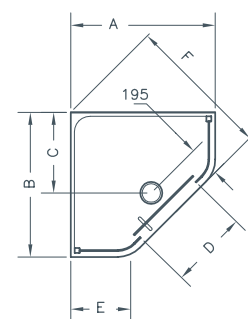

CONFIGURATIONS: CORNER OFFSET

LCQ1200

LH CORNER

RH CORNER

DIMENSIONS (MM)

MODEL CORNER
OFFSET

LCQ1200

	A	B	C	D	E	F
	1220	920	513	500	381/681	1132