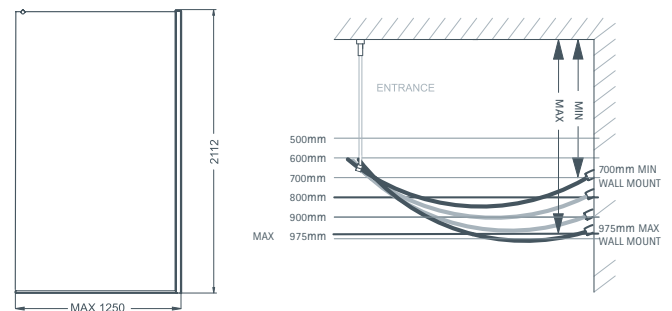

DIMENSIONS (MM)		PRICES	
MODEL CURVED PANEL ONLY	A	PRICE (EX. VAT)	PRICE (INC. VAT)
ACP1200	1250 MAX	£835.00	£1,002.00