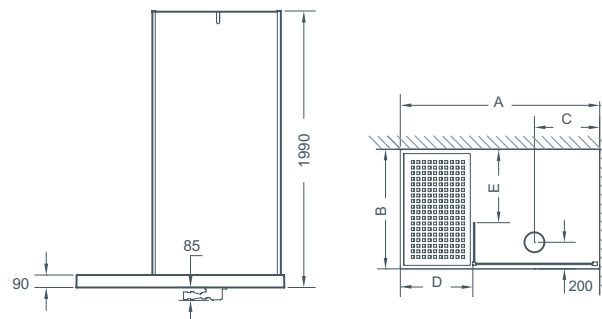

CONFIGURATIONS: WP SINGLE PANEL WITH RETURN INCLUDING SHOWER TRAY

DIMENSIONS (MM)					PRICES		
MODEL PANEL WITH RETURN AND TRAY	A	B	C	D	E	PRICE (EX. VAT)	PRICE (INC. VAT)
WP1500	1500	900	488	510	510	£1,339.00	£1,606.80
WP1700	1700	910	590	544	520	£1,453.00	£1,743.60