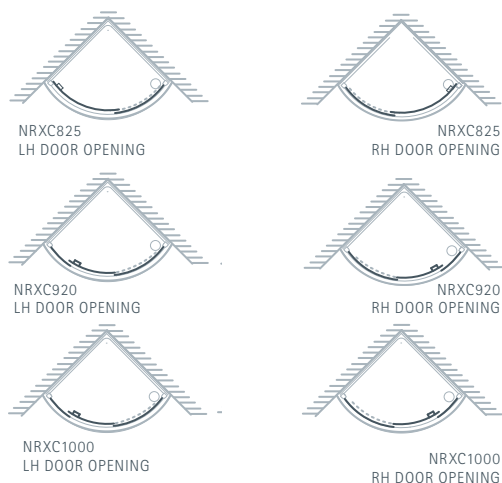

STYLE

- Finish: Celtic Silver
- Frame: High-lustre anodised Aluminium with Chrome plated details
- Glass: Clear Safety Glass
- Height: 2010mm including shower tray

OPTIONAL EXTRAS

Available with raised tray, in White only, at a £83.00 supplement excluding VAT. Add "Raised" after model number when ordering.

CONFIGURATIONS: CORNER

NRXC825, NRXC920, NRXC1000

ADDITIONAL INFORMATION

The door opening side is handed; see illustrations. Please specify LH or RH opening when ordering.

DIMENSIONS (MM)

MODEL CORNER	A	B	C	D	E	F	G	PRICE (EX. VAT)	PRICE (INC. VAT)
NRXC825	825	825	913	465	702	167	138	£1,062.00	£1,274.40
NRXC920	920	920	1112	465	823	155	138	£1,234.00	£1,480.80
NRXC1000	1000	1000	1235	465	892	150	136	£1,405.00	£1,686.00