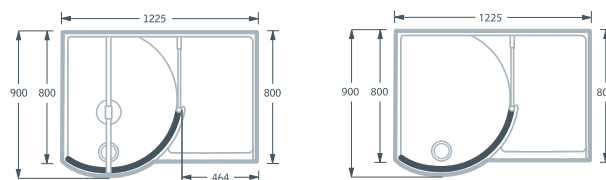

STYLE

- Finish: Celtic Silver
- Frame: High-lustre anodised Aluminium with Chrome plated details
- Glass: 6mm Clear Safety Glass
- Height: 2138mm including tray and support tube 1970mm to top of glass

OPTIONAL EXTRAS

DIMENSIONS (MM) PRICES

MODEL RECESS	A	B	C	PRICE (EX. VAT)	PRICE (INC. VAT)
WIR1200 (WITH DELUGE)	1225	900	800	£1,832.00	£2,198.40
WIR1206	1225	900	800	£1,498.00	£1,797.60

*The Deluge shower head performs best with minimum 0.5 bar water pressure.