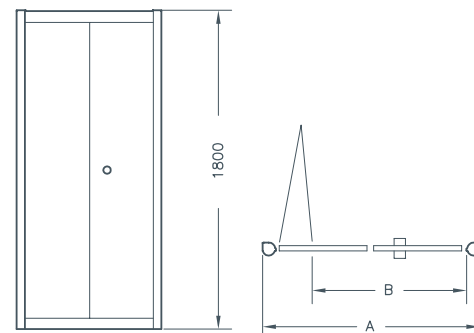

ORIGINAL RADIANCE INFOLD DOOR RECESS OR CORNER WITH SIDE PANEL

FEATURES

- Completely pre-assembled for quick installation
- Suitable for corner and recess installations
- 'Pushfast' seal to withstand the force of power showers
- Available for corner or recess installations

STYLE

- Finish: Celtic Silver
- Frame: High-lustre anodised Aluminium frames
- Glass: Clear Safety Glass (EN12150-1)
- Height: 1800mm (for Inline version add 180mm for support)

OPTIONAL EXTRAS

Matki Glass Guard Easy Clean protection for doors and side panels to special order £62.00 excluding VAT. Inline doors £99.00 excluding VAT.

CONFIGURATIONS: RECESS, ADD SIDE PANEL FOR CORNER

DIMENSIONS (MM)		PRICES		
MODEL DOOR	A	B	PRICE (EX. VAT)	PRICE (INC. VAT)
RI7000 (INFOLD DOOR)	657-695	450	£531.00	£637.20
RI7600 (INFOLD DOOR)	717-755	505	£537.00	£644.40
RI8000 (INFOLD DOOR)	752-790	545	£542.00	£650.40
RI9000 (INFOLD DOOR)	857-895	650	£558.00	£699.60
RIL1200 (INLINE INFOLD)	1172-1205	545	£760.00	£912.00

DIMENSIONS (MM)		PRICES	
MODEL SIDE PANEL	A	PRICE (EX. VAT)	PRICE (INC. VAT)
RC6900 (SIDE PANEL)	676-695	£245.00	£294.00
RC7500 (SIDE PANEL)	736-755	£252.00	£302.40
RC7900 (SIDE PANEL)	768-787	£260.00	£312.00
RC8900 (SIDE PANEL)	876-895	£274.00	£328.80

ADDITIONAL INFORMATION

1. Add side panel for corner installation. 2. When fitting a door with a side panel for corner installation the 15mm thickness of the side panel should be added to the width of the shower door.