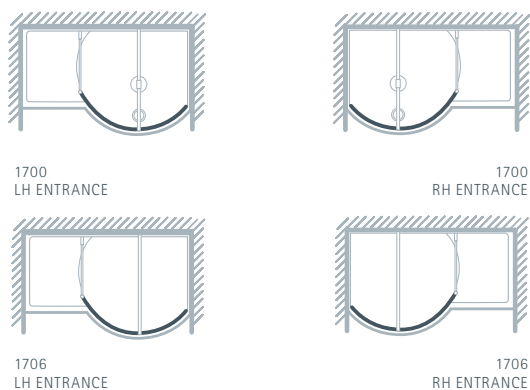

CONFIGURATIONS: RECESS

WIR1700, WIR1706

DIMENSIONS (MM)   PRICES

MODEL RECESS	A	B	C	PRICE (EX. VAT)	PRICE (INC. VAT)
WIR1700 (WITH DELUGE)	1700	905	700	£2,665.00	£3,198.00
WIR1706	1700	905	700	£2,380.00	£2,856.00

*The Deluge shower head performs best with minimum 0.5 bar water pressure.

VAT CALCULATED AT 20 %