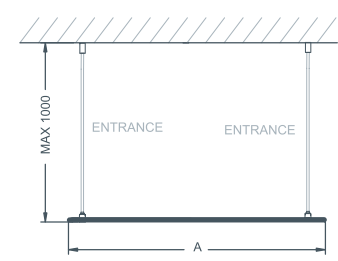

DIMENSIONS (MM)   PRICES

MODEL SINGLE PANEL	A	PRICE (EX. VAT)	PRICE (INC. VAT)
AST1000	950	£600.00	£720.00
AST1200	1150	£650.00	£780.00
AST1500	1450	£825.00	£990.00

* Special oversize brace bars are available on request at time of ordering.