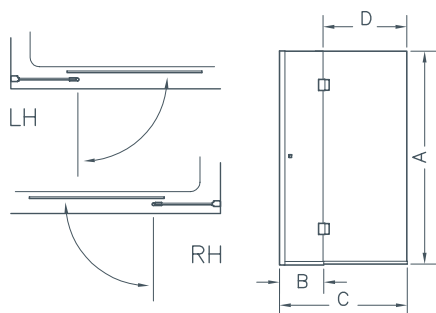

CONFIGURATIONS: BATH SCREEN HINGED PANEL

MODEL HINGED SCREEN	DIMENSIONS (MM)				PRICES	
	A	B	C	D	PRICE (EX. VAT)	PRICE (INC. VAT)
LCB900	1500	300	900-915	583	£400.00	£480.00