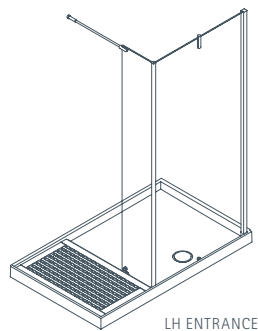

CONFIGURATIONS: WP SINGLE PANEL WITH RETURN INCLUDING SHOWER TRAY

DIMENSIONS (MM)					PRICES		
MODEL PANEL WITH RETURN AND TRAY	A	B	C	D	E	PRICE (EX. VAT)	PRICE (INC. VAT)
WP1500	1500	900	488	510	510	£1,339.00	£1,606.80
WP1700	1700	910	590	544	520	£1,453.00	£1,743.60