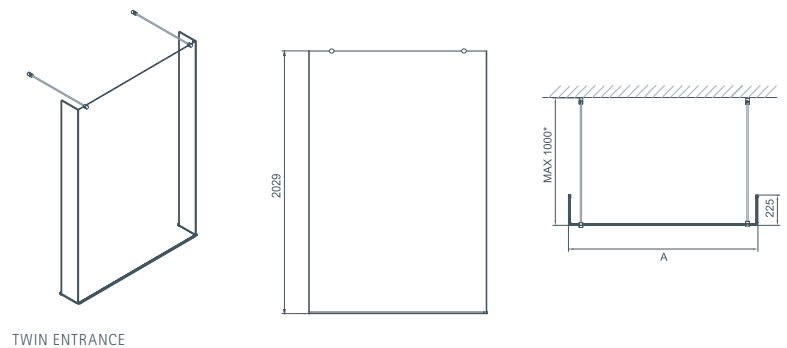

CONFIGURATIONS: AWT TWIN ENTRANCE

DIMENSIONS (MM)		PRICES	
MODEL SINGLE PANEL WITH RETURN	A	PRICE (EX. VAT)	PRICE (INC. VAT)
AWL900 L-PANEL	853-873	£824.00	£988.80
AWL1200 L-PANEL	1157-1177	£942.00	£1,130.40
AWL1500 L-PANEL	1457-1477	£1,082.00	£1,298.40

DIMENSIONS (MM)		PRICES	
MODEL TWIN ENTRANCE	A	PRICE (EX. VAT)	PRICE (INC. VAT)
AWT900 TWIN ENTRANCE	847	£845.00	£1,014.00
AWT1200 TWIN ENTRANCE	1147	£968.00	£1,161.60
AWT1500 TWIN ENTRANCE	1447	£1,133.00	£1,359.60

VAT CALCULATED AT 20 %