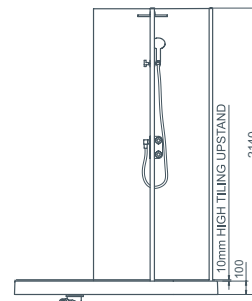

CONFIGURATIONS: CORNER

WCD1500, WCD1700

LH
ENTRANCE

RH
ENTRANCE

ADDITIONAL INFORMATION

1. Shower mixer connections provided underneath the shower tray for easy plumbing. 2. Please specify *left* or *right* hand entrance. 3. Please specify choice of decking, Teak or Matt White acrylic. 4. The Deluge shower head performs best with min 0.5 bar water pressure systems. 5. The Walk-In design will contain most shower spray during normal use. Some spray may extend beyond the entrance and we recommend tiling of the adjacent area.