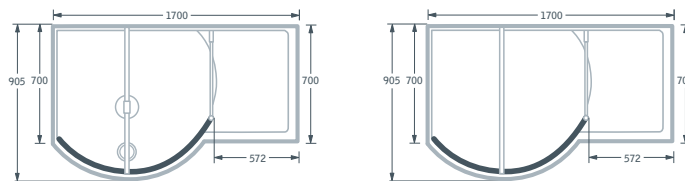

CONFIGURATIONS: RECESS

WIR1700, WIR1706

DIMENSIONS (MM)   PRICES

MODEL RECESS	A	B	C	PRICE (EX. VAT)	PRICE (INC. VAT)
WIR1700 (WITH DELUGE)	1700	905	700	£2,665.00	£3,198.00
WIR1706	1700	905	700	£2,380.00	£2,856.00

*The Deluge shower head performs best with minimum 0.5 bar water pressure.

VAT CALCULATED AT 20 %