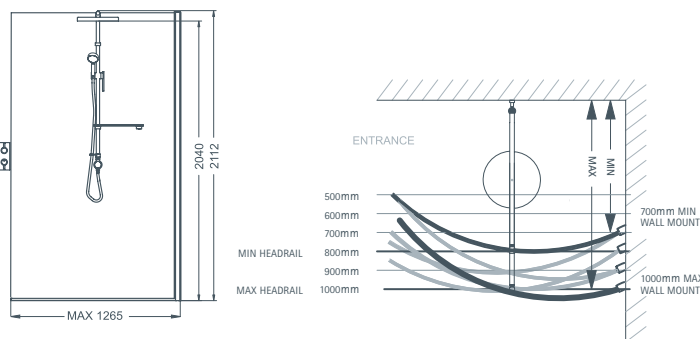

STYLE

- Finish: Celtic Silver
- Frame: High-lustre anodised Aluminium with Chrome plated details
- Glass: 6mm clear curved Safety Glass
- Height: 2112mm

OPTIONAL EXTRAS

Matki Glass Guard Easy Clean protection to special order £143.00 excluding VAT.
Special oversize brace bars are available on request at the time of ordering.

ADDITIONAL INFORMATION

- Please specify *left hand or right hand*.

CONFIGURATIONS: AC CURVED PANEL WITH DELUGE SHOWER PACK

DIMENSIONS (MM) PRICES

MODEL CURVED PANEL WITH SHOWER PACK	A	PRICE (EX. VAT)	PRICE (INC. VAT)
AC1200	1265 MAX	£2,255.00	£2,706.00