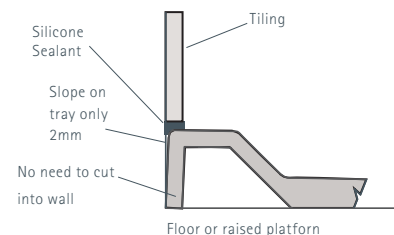

Typical Wall Installation Fineline 60