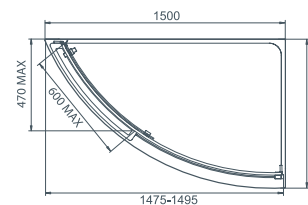

MODEL CURVED CORNER	DIMENSIONS (MM)		PRICES	
	A	B	PRICE (EX. VAT)	PRICE (INC. VAT)
TSC1500	1500	900	£2,211.00	£2,653.20