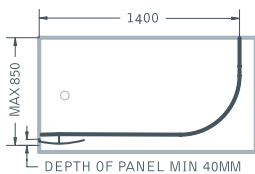

CONFIGURATIONS: BATH SHIELD

SCS 1500

ADDITIONAL INFORMATION

1. Inset pictures show; 1. Towel rail, for added rigidity, shown here in Celtic Silver.
   2. Bath shield clasp and running rail in Celtic Silver.

DIMENSIONS (MM)		PRICES		
MODEL SHIELD	A	B	PRICE (EX. VAT)	PRICE (INC. VAT)
SCS1500 (OFFSET)	850	1400	£279.00	£334.80