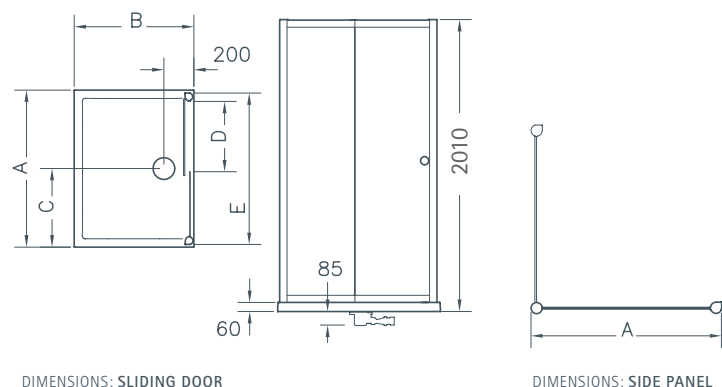

DIMENSIONS (MM)						PRICES		DIMENSIONS (MM)				PRICES	
MODEL DOOR	A	B	C	D	E	PRICE (EX. VAT)	PRICE (INC. VAT)	MODEL SIDE PANEL	A	PRICE (EX. VAT)	PRICE (INC. VAT)		
NSS1050 (SLIDING)	1050	796	525	405	1010-1040	£1,123.00	£1,347.60	NSC6900 (SIDE)	660-692	£293.00	£351.60		
NSS1200 (SLIDING)	1200	796	600	465	1165-1205	£1,257.00	£1,508.40	NSC7500 (SIDE)	720-752	£304.00	£364.80		
NSS1500 (SLIDING)	1495	900	748	615	1465-1505	£1,435.00	£1,722.00	NSC7900 (SIDE)	760-792	£318.00	£381.60		
NSS1700 (SLIDING)	1695	900	848	805	1665-1705	£1,556.00	£1,867.20	NSC8900 (SIDE)	860-892	£330.00	£396.00		
								NSC9900 (SIDE)	960-992	£342.00	£410.40