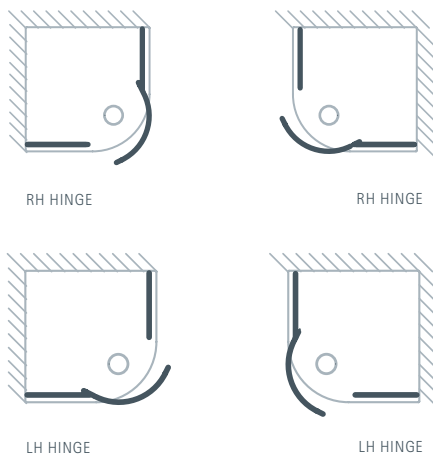

ORIGINAL ILLUSION CURVED CORNER

FEATURES

- Attractive curved design to give generous shower area
- Chrome plated hinges and top frame
- The Illusion doors and panels are located inside the shower tray eliminating the need for silicon sealant along the base of the surround, therefore retaining its clean look
- Trays have integral fixings for door and panels and come with tiling lip on wall sides for a secure tray-to-tile water seal
- Suitable for power showers and supplied complete with Fastflow shower waste
- Shower tray included in the price

STYLE

- Finish: Celtic Silver
- Frame: High-lustre anodised Aluminium with Chrome plated details
- Glass: 6mm clear curved Safety Glass door, 8mm clear straight Safety Glass side panels
- Height: 1995mm including shower tray

OPTIONAL EXTRAS

Matki Glass Guard Easy Clean protection to special order £155.00 excluding VAT.

CONFIGURATIONS: CORNER

LSC900

ADDITIONAL INFORMATION

1. Model LSC900 door can be hinged from *left* or *right*, please specify. 2. Panels are handed. 3. Illusion Curved features a water deflector at bottom of door.