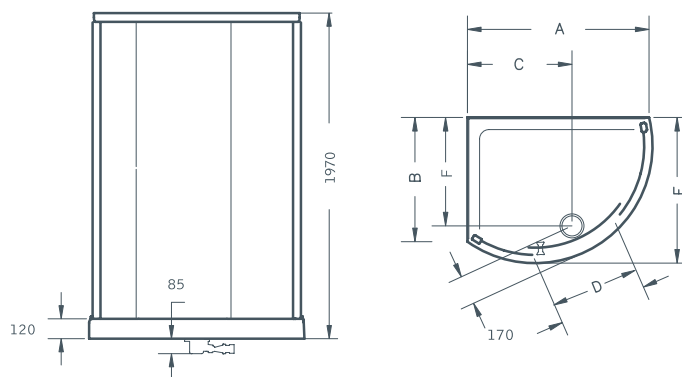

Single offset door slides behind large panel. Entrance: 470mm

DIMENSIONS (MM)							PRICES	
MODEL CORNER OFFSET	A	B	C	D	E	F	PRICE (EX. VAT)	PRICE (INC. VAT)
REC1100	1060	725	610	470	850	633	£944.00	£1,132.80

VAT CALCULATED AT 20 %