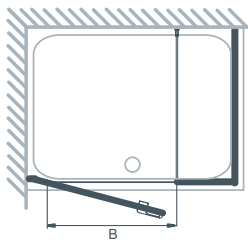

ADDITIONAL INFORMATION

1. Doors pivot from wall side only.
2. Side panels are suitable for *left or right* hand installations.

CONFIGURATIONS: CORNER

NRIC1280, NRIC1290

LH CORNER

RH CORNER

MODEL CORNER	DIMENSIONS (MM)			PRICES	
	A	B	C	PRICE (EX. VAT)	PRICE (INC. VAT)
NRIC1280	1156-1177	579	766-781	£761.00	£913.20
NRIC1290	1156-1177	579	866-881	£773.00	£927.60