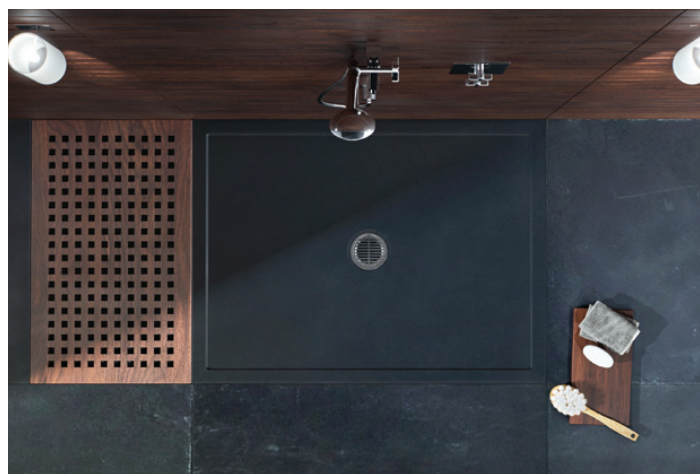

CONFIGURATIONS: CONTINENTAL 40

UNIVERSAL 40 COLOUR SHOWER TRAYS

FEATURES

- Ultra low profile cast stone shower tray available in any colour
- Clean straight sides for a luxurious look
- Suitable for most shower doors and panels
- Centre high-flow waste with polished Stainless Steel or White grill
- All standard bathroom colours and special colours to order. The following models are also available in semi-matt* UL900, UL1280 and UL1290
- Optional Raised version available supplied with adjustable legs and front Cover Panel. Raised tray adds 100mm to height. Recess add £40.00 Corner add £85.00 excluding VAT to prices

STYLE

- Finish: High quality cast stone with tough chemical resistant Polyester coating, available in all standard bathroom colours and colour matching service.
- Height: 40mm

ADDITIONAL INFORMATION

1. Rock solid shower trays, designed for a perfect fit. 2. All shower tray dimensions are approximate due to the nature of the material.