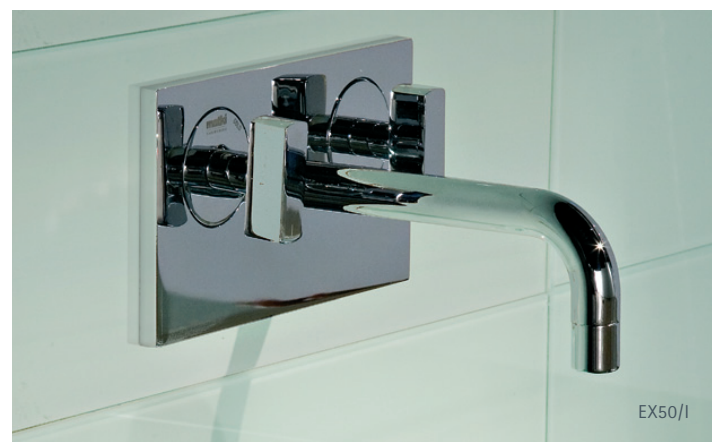

EXM40/MONO

EX50/I

PRICES

MODEL	PRICE (EX. VAT)	PRICE (INC. VAT)
EXM20/MONO	£174.00	£208.80
EXM40/MONO	£243.00	£291.60
EX50/I	£414.00	£496.80
EX50/IBATH	£425.00	£510.00
EX50/X	£414.00	£496.80
EX50/XBATH	£425.00	£510.00