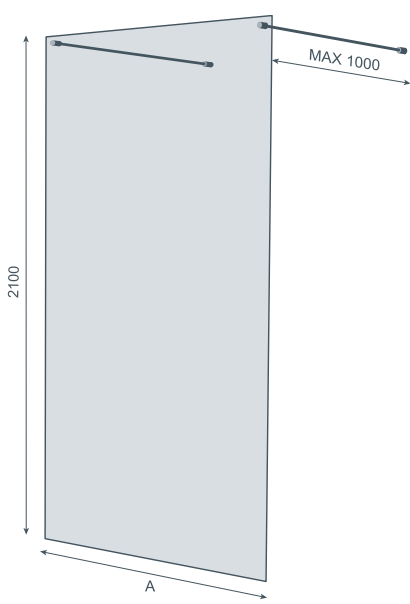

ADDITIONAL INFORMATION

1. Special oversize brace bars are available on request at time of ordering.

AST