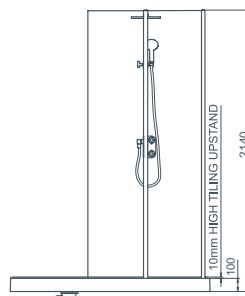

DIMENSIONS (MM)   PRICES

MODEL RECESS	A	B	C	D	PRICE (EX. VAT)	PRICE (INC. VAT)
WCR1500	1520	920	580	530	£2,272.00	£2,726.40
WCR1700	1700	820	565	535	£2,385.00	£2,862.00