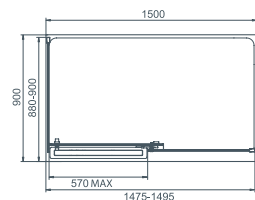

CLASSICA STAINLESS STEEL STRAIGHT SLIDING DOORS FOR CORNER AND RECESS

FEATURES

- Strong and durable highly polished stainless steel headrail and wall mounts
- Luxurious 10mm Safety Glass
- New innovative smooth running, soft closure sliding door
- Low profile 50mm acrylic capped shower tray available in White, Pergamon and Piano Black with specially designed stainless steel threshold
- Stainless steel drain and concealed highflow shower waste
- Suitable for power showers
- Shower tray included in the price

STYLE

- Finish: Highly polished stainless steel
- Frame: Strong stainless steel headrail and wall mounts
- Glass: 10mm Clear Safety Glass (EN12150-1)
- Height: 2050mm including shower tray

OPTIONAL EXTRAS

Matki Glass Guard Easy Clean protection to special order £182.00 excluding VAT.

ADDITIONAL INFORMATION

1. Integrated shower tray with stainless steel threshold is included in the price.
2. Shower trays are handed, please specify *left* or *right* hand; see illustration.
3. Fixed panel is always fitted against the wall.

CONFIGURATIONS: CORNER

TSS1500

CONFIGURATIONS: RECESS

TSR1500

DIMENSIONS (MM)

PRICES

MODEL CORNER	A	B	PRICE (EX. VAT)	PRICE (INC. VAT)
TSS1500	1500	900	£2,048.00	£2,457.60

DIMENSIONS (MM)

PRICES

MODEL RECESS	A	B	PRICE (EX. VAT)	PRICE (INC. VAT)
TSR1500	1500	900	£1,773.00	£2,127.60