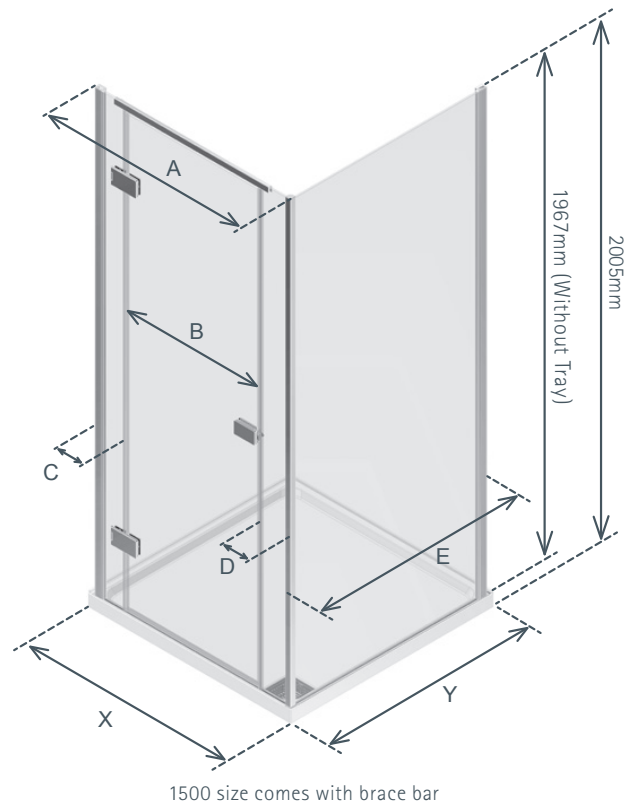

OPTIONAL EXTRAS

- Optional Raised tray version available, supplied with adjustable legs and front cover panel in white only. Raised tray adds 100mm to height. Add £71.00 excluding VAT to tray prices

DIMENSIONS (MM) PRICES

CORNER DOOR AND SIDE PANEL WITH INTEGRATED TRAY

MODEL	A	B	C	D	E	X	Y	PRICE (EX. VAT)	PRICE (INC. VAT)
ICT800	761 - 776	492	130	147	762 - 777	800	800	£1,300.00	£1,560.00
ICT9080	861 - 876	592	130	147	762 - 777	900	800	£1,330.00	£1,596.00
ICT900	861 - 876	592	130	147	862 - 877	900	900	£1,350.00	£1,620.00
ICT1080	961 - 976	592	230	147	762 - 777	1000	800	£1,360.00	£1,632.00
ICT1280	1161 - 1176	592	430	147	762 - 777	1200	800	£1,445.00	£1,734.00
ICT1290	1161 - 1176	592	430	147	862 - 877	1200	900	£1,470.00	£1,764.00
ICT1580	1461 - 1496	592	730	147	762 - 777	1500	800	£1,555.00	£1,866.00
ICT1590	1461 - 1496	592	730	147	862 - 877	1500	900	£1,585.00	£1,902.00

CORNER DOOR AND SIDE PANEL ONLY WITHOUT TRAY

IC800	771 - 786	492	130	155	772 - 787	-	-	£1,020.00	£1,224.00
IC9080	871 - 886	592	130	155	772 - 787	-	-	£1,035.00	£1,242.00
IC900	871 - 886	592	130	155	872 - 887	-	-	£1,045.00	£1,254.00
IC1080	971 - 986	592	230	155	772 - 787	-	-	£1,050.00	£1,260.00
IC1280	1171 - 1186	592	430	155	772 - 787	-	-	£1,090.00	£1,308.00
IC1290	1171 - 1186	592	430	155	872 - 887	-	-	£1,100.00	£1,320.00
IC1580	1471 - 1486	592	730	155	772 - 787	-	-	£1,135.00	£1,362.00
IC1590	1471 - 1486	592	730	155	872 - 887	-	-	£1,145.00	£1,374.00

CONFIGURATIONS: CORNER WITH INTEGRATED TRAY

LH Recess

RH Recess

Please specify hand when ordering