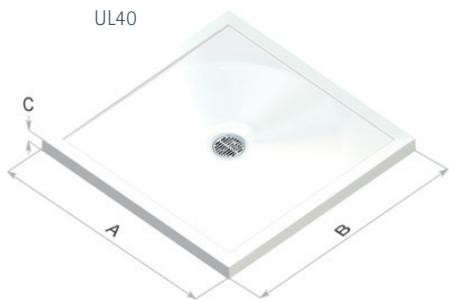

UNIVERSAL 40 COLOUR SHOWER TRAYS

FEATURES

- Ultra low profile cast stone shower tray available in any colour
- Clean straight sides for a luxurious look
- Suitable for most shower doors and panels
- Centre high-flow waste with polished Stainless Steel or White grill
- All standard bathroom colours and special colours to order. The following models are also available in semi-matt* UL900, UL1280 and UL1290
- Optional Raised version available supplied with adjustable legs and front Cover Panel. Raised tray adds 100mm to height. Recess add £40.00 Corner add £85.00 excluding VAT to prices

STYLE

- Finish: High quality cast stone with tough chemical resistant Polyester coating, available in all standard bathroom colours and colour matching service.
- Height: 40mm

ADDITIONAL INFORMATION

1. Rock solid shower trays, designed for a perfect fit. 2. All shower tray dimensions are approximate due to the nature of the material.