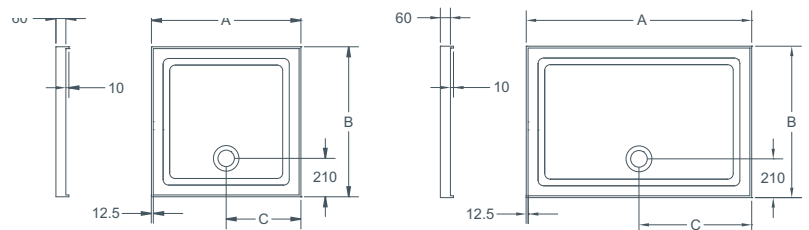

CONFIGURATIONS: 2 UPSTANDS

CONFIGURATIONS: 3 UPSTANDS

CONFIGURATIONS: 4 UPSTANDS

PREFERENCE STANDARD AND BESPOKE SHOWER TRAYS

FEATURES

- The New Shower tray which fits anywhere.
- One of the main features of the new Matki Preference shower tray is its complete adaptability and flexibility to fit into any space.
- The Matki Preference shower tray revolutionises shower design with fit-anywhere possibilities and ultra modern low profile look.
- Matki's unique advanced formula material composition is rich in ground marble giving outstanding durability and a tough fully restorable surface.
- The tactile semi-matt finish is comfortable, luxurious and warm to the touch and blends beautifully into any bathroom design.
- Choose from a range of standard sizes or to your own specification.