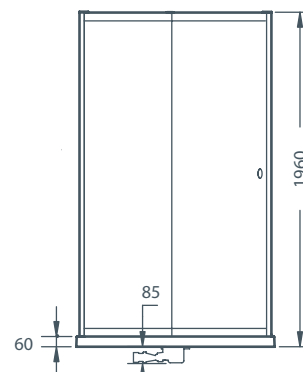

COLONADE CURVED CORNER

FEATURES

- Contemporary column design
- Spacious shower area
- Low threshold specially designed shower tray in acrylic capped Synthastone, choice of White, Pergamon and Piano Black
- Available with raised tray option allowing waste pipe to run between tray and floor in any direction, raised tray adds 100mm to overall height
- Unique pre-assembled FLS Front Loading System* for easy installation with concealed screws and fittings
- Adjusts to out-of-plumb wall conditions
- Suitable for power showers and supplied complete with Fastflow shower waste
- Shower tray included in the price

STYLE

- Finish: Celtic Silver
- Frame: High-lustre anodised Aluminium with Chrome plated details
- Glass: 6mm Clear Safety Glass
- Height: 1960mm including shower tray

OPTIONAL EXTRAS

Matki Glass Guard Easy Clean protection to special order £154.00 excluding VAT.
Available with raised tray in White at a supplement of £83.00 excluding VAT.
Add 'Raised' after model number.

ADDITIONAL INFORMATION

1. Door opening side is handed, please specify *left* or *right* opening; see illustration. 2. Optional shower mixer featured is Matki model EXC09/0 with Corner Mounted Assembly. Shower tray included in price.

CONFIGURATIONS: CURVED CORNER SLIDING DOOR WITH CURVED PANEL WITH SHOWER TRAY

DIMENSIONS (MM)						PRICES	
MODEL CORNER	A	B	C	D	E	PRICE (EX. VAT)	PRICE (INC. VAT)
NCC800	823	823	564	550	998	£1,159.00	£1,390.80
NCC900	923	923	636	622	1100	£1,239.00	£1,486.80

*Patent no. GB 228 9302B