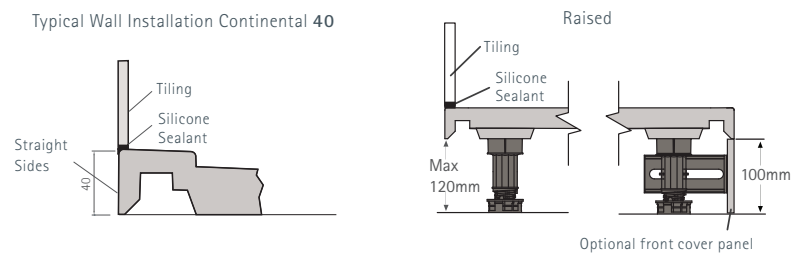

CONFIGURATIONS: CONTINENTAL 40