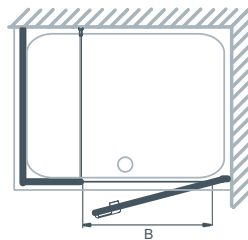

ADDITIONAL INFORMATION

1. Doors pivot from wall side only.
2. Side panels are suitable for *left or right* hand installations.

CONFIGURATIONS: CORNER

NRIC1280, NRIC1290

LH CORNER

RH CORNER

MODEL CORNER	DIMENSIONS (MM)			PRICES	
	A	B	C	PRICE (EX. VAT)	PRICE (INC. VAT)
NRIC1280	1156-1177	579	766-781	£761.00	£913.20
NRIC1290	1156-1177	579	866-881	£773.00	£927.60