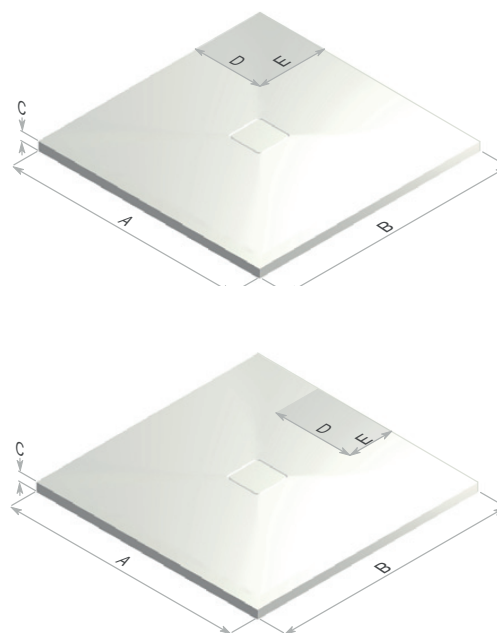

Shower waste positioned in centre of tray, see notes left.

DIMENSIONS (MM)				PRICES			
MODEL	A	B	C		PRICE (EX. VAT)	PRICE (INC. VAT)	
MF 40-90 UP TO	900	X	900	20	MADE-TO-MEASURE	£395.00	£474.00
MF 90-100 UP TO	1000	X	1000	20	MADE-TO-MEASURE	£465.00	£558.00
MF 100-135 UP TO	1350	X	1050	30	MADE-TO-MEASURE	£550.00	£660.00
MF 135-180 UP TO	1800	X	1000	30	MADE-TO-MEASURE	£750.00	£900.00