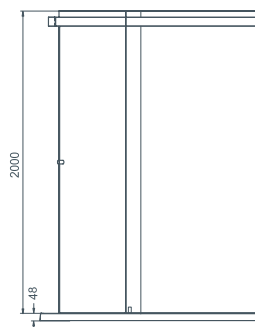

MODEL CURVED CORNER	DIMENSIONS (MM)		PRICES	
	A	B	PRICE (EX. VAT)	PRICE (INC. VAT)
TSC1500	1500	900	£2,211.00	£2,653.20