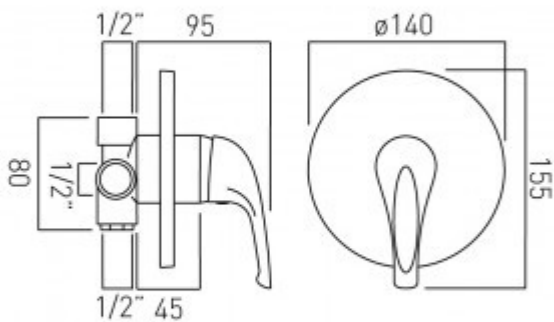

technical drawing

**description:**

concealed shower valve  
single lever  
wall mounted  
ceramic cartridge CAR-K40A  
2 x 1/2" female inlets  
2 x 1/2" female outlets (1 blanked off)  
min-max wall mount 30-60mm  
optimum installation depth 45mm