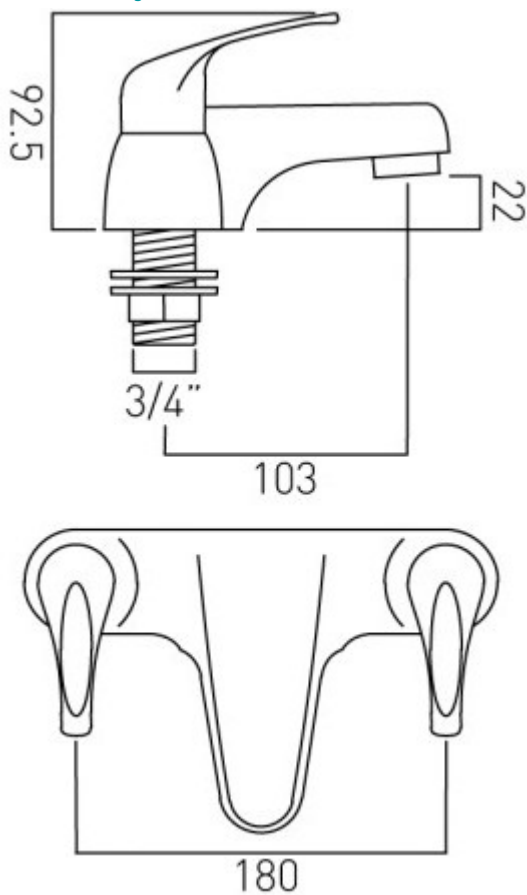

technical drawing

description:

2 hole bath filler
deck mounted
with water flow straightener
ceramic cartridges MAT-VALVE/CD/CL-3/4 (cold)
and MAT-VALVE/CD/HT-3/4 (hot)
3/4" x 50mm fitted tail connections
deck mount drill hole diameter 27mm