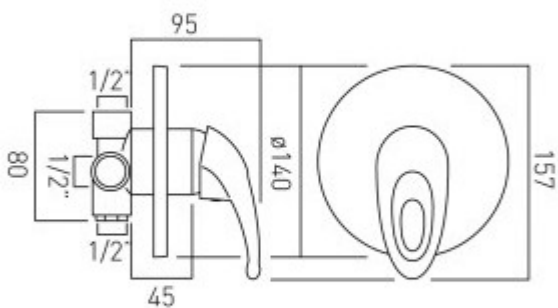

technical drawing

description:

concealed shower valve
single lever
wall mounted
with round backplate
ceramic cartridge CAR-K40A
2 x 1/2" inlets
2 x 1/2" outlet (1 outlet blanked off)
min-max wall mounted 30-60mm
optimum installation depth 45mm